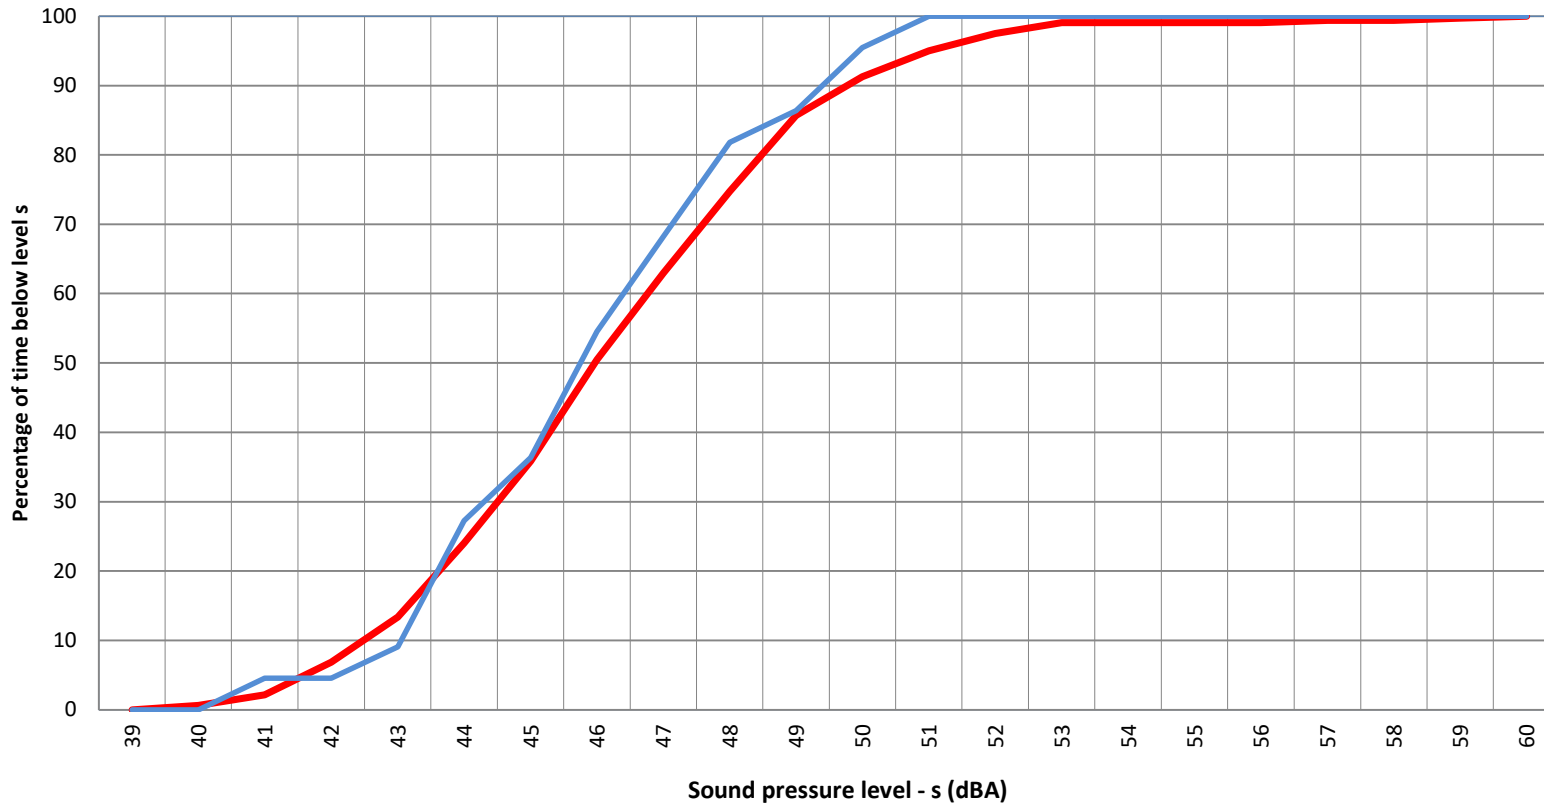

### WILTON SOUTH GATEHOUSE NOISE MONITOR L50 (AVERAGE) DATA 2022

Cumulative distribution of night time sound levels (00:00 - 03:30 hrs) Print date 05/01/23

— L50 current year — 2021 Minimal data