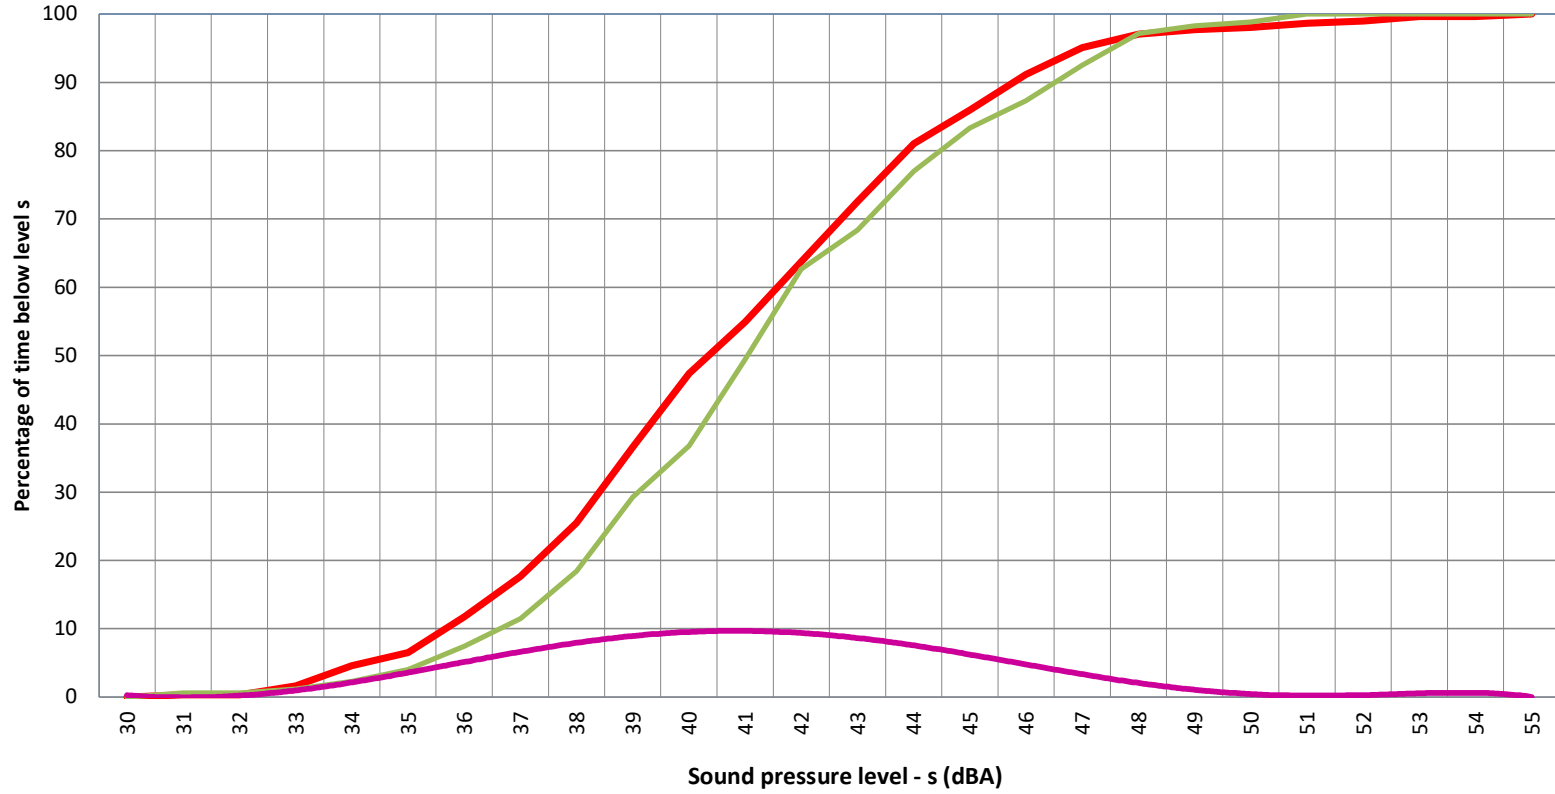

LAZENBY GRANGE ESTATE NOISE MONITOR L50 (AVERAGE) DATA 2024

Cumulative distribution of night time sound levels (00:00 - 03:30 hrs) Print date 04/11/24

— L50 current year — Current — 2023 — Poly. (Current)