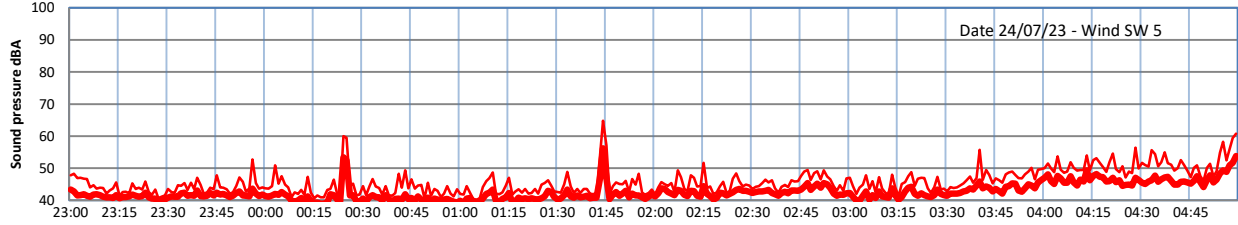

GRANGE ESTATE - NIGHTTIME LEVELS - WEEK NUMBER 30

Time
Lazenby Laz max Site Site max