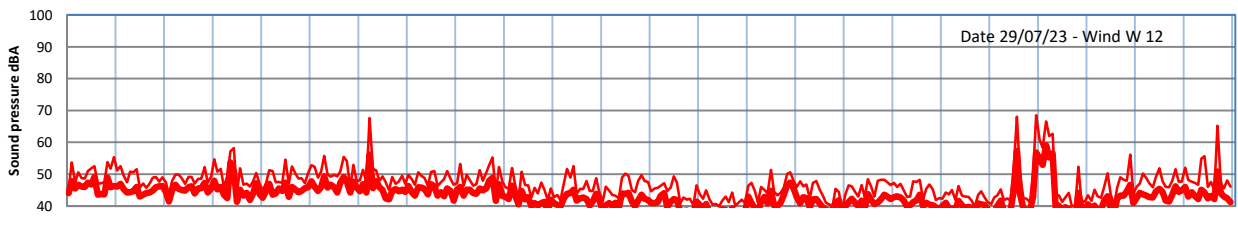

GRANGE ESTATE - NIGHTTIME LEVELS - WEEK NUMBER 30

Time
Lazenby Laz max Site Site max