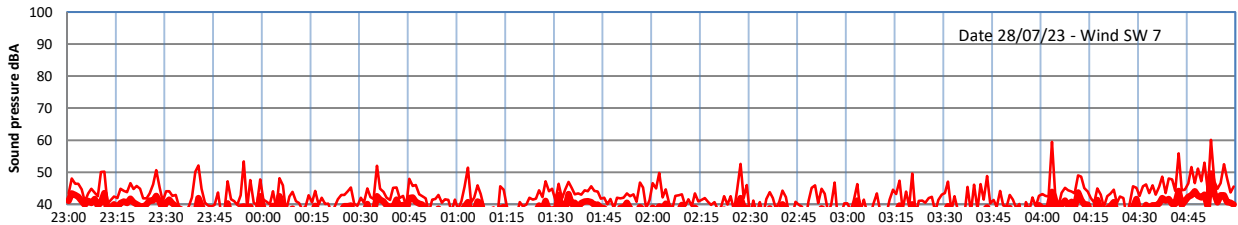

GRANGE ESTATE - NIGHTTIME LEVELS - WEEK NUMBER 30

Time
Lazenby Laz max Site Site max