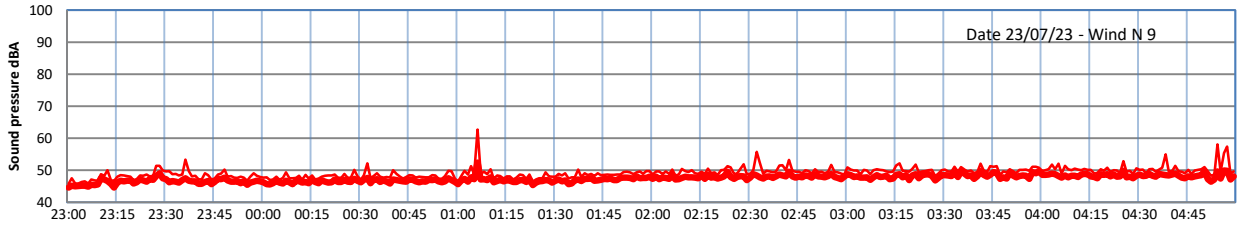

GRANGE ESTATE - NIGHTTIME LEVELS - WEEK NUMBER 30

Time
Lazenby Laz max Site Site max