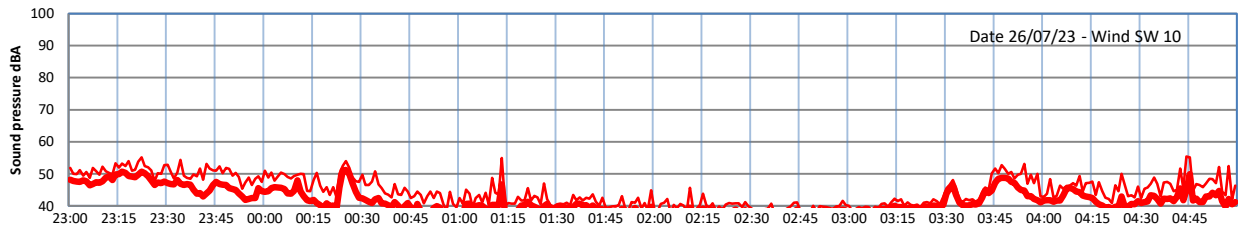

GRANGE ESTATE - NIGHTTIME LEVELS - WEEK NUMBER 30

Time
Lazenby Laz max Site Site max