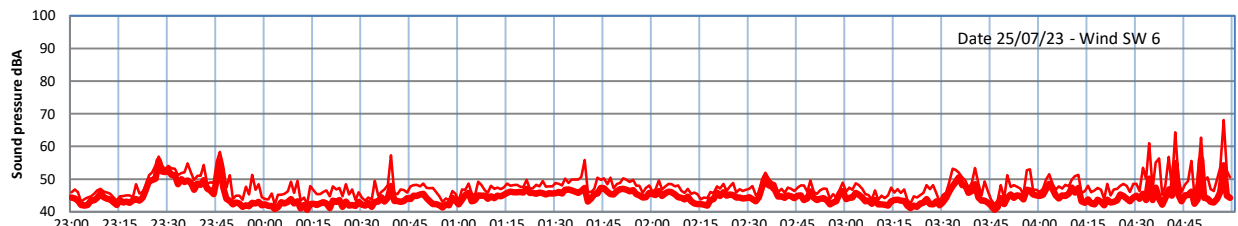

GRANGE ESTATE - NIGHTTIME LEVELS - WEEK NUMBER 30

Time
Lazenby Laz max Site Site max