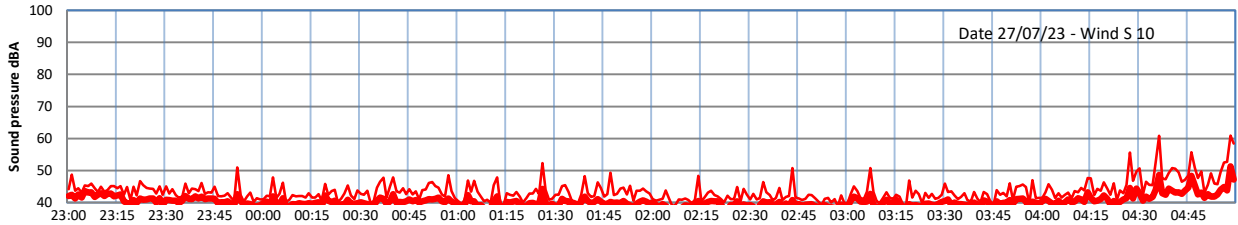

GRANGE ESTATE - NIGHTTIME LEVELS - WEEK NUMBER 30

Time
Lazenby Laz max Site Site max