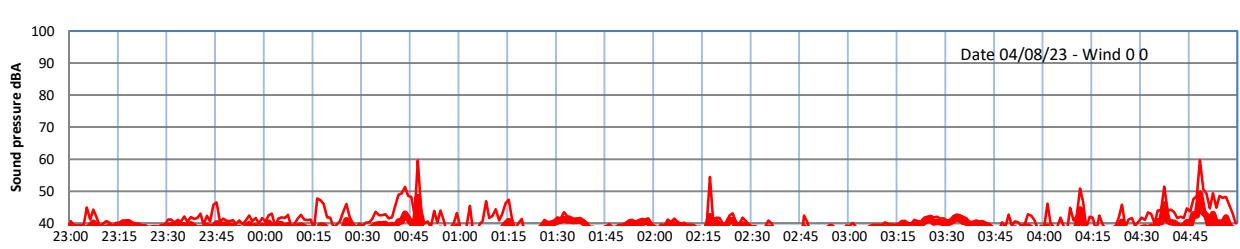

GRANGE ESTATE - NIGHTTIME LEVELS - WEEK NUMBER 31

Time

— Lazenby
 — Laz max
 — Site
 — Site max