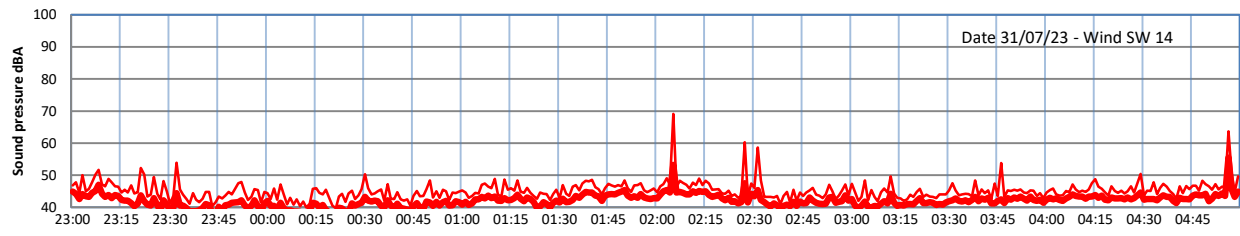

GRANGE ESTATE - NIGHTTIME LEVELS - WEEK NUMBER 31

Time

— Lazenby
 — Laz max
 — Site
 — Site max