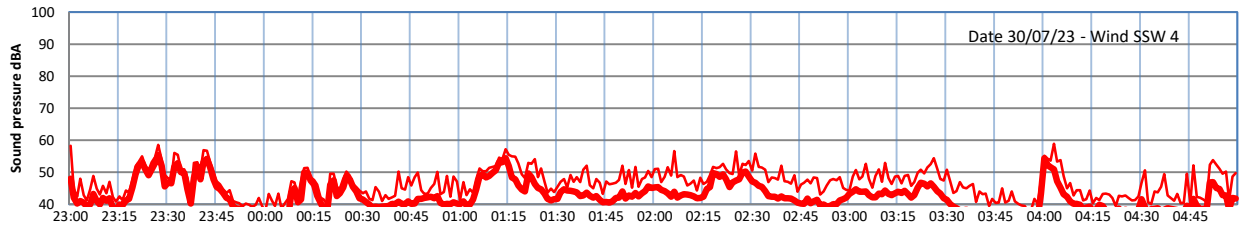

GRANGE ESTATE - NIGHTTIME LEVELS - WEEK NUMBER 31

Time

— Lazenby
 — Laz max
 — Site
 — Site max