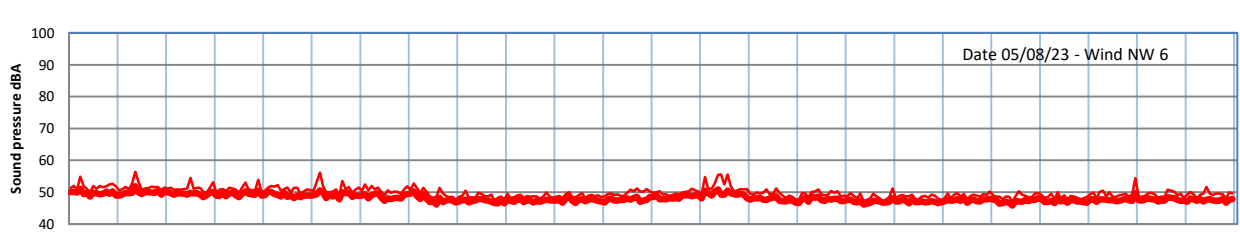

GRANGE ESTATE - NIGHTTIME LEVELS - WEEK NUMBER 31

Time

— Lazenby
 — Laz max
 — Site
 — Site max