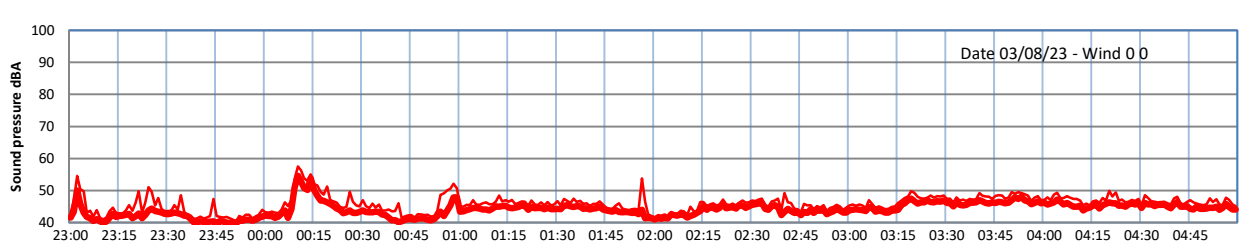

GRANGE ESTATE - NIGHTTIME LEVELS - WEEK NUMBER 31

Time

— Lazenby
 — Laz max
 — Site
 — Site max