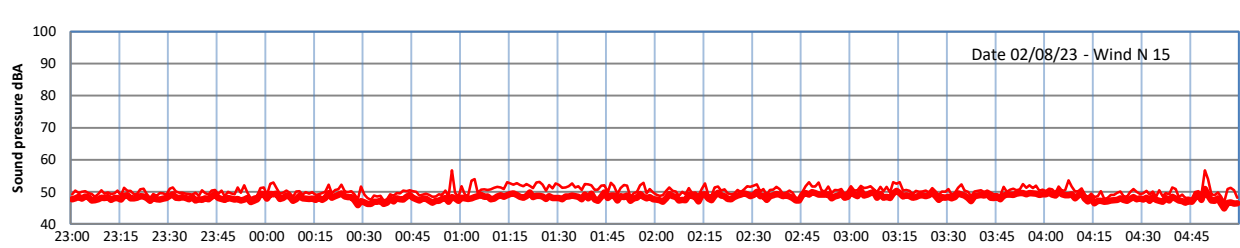

GRANGE ESTATE - NIGHTTIME LEVELS - WEEK NUMBER 31

Time

— Lazenby
 — Laz max
 — Site
 — Site max