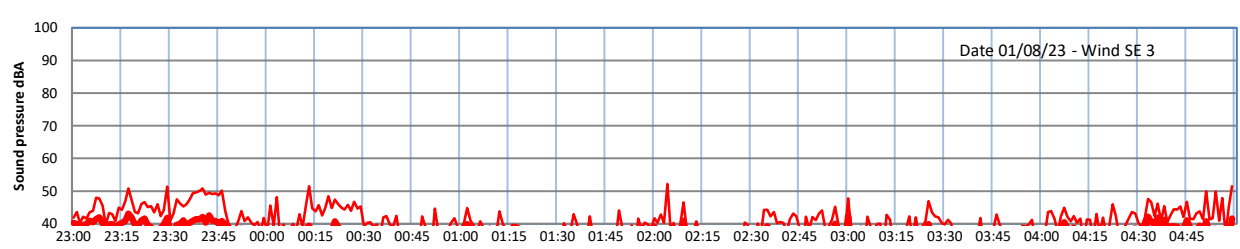

GRANGE ESTATE - NIGHTTIME LEVELS - WEEK NUMBER 31

Time

— Lazenby
 — Laz max
 — Site
 — Site max