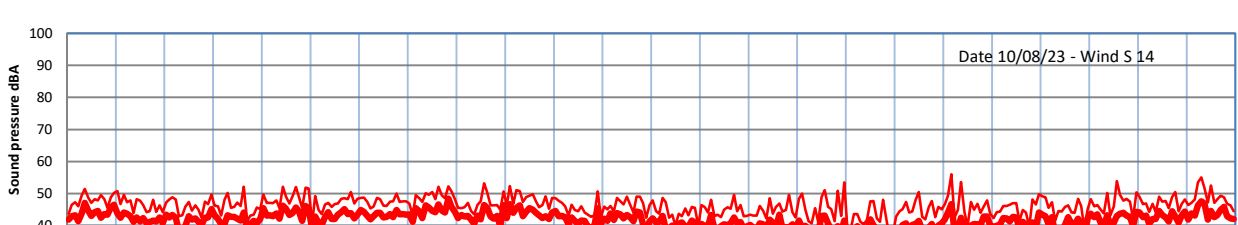

GRANGE ESTATE - NIGHTTIME LEVELS - WEEK NUMBER 32

Time
— Lazenby — Laz max — Site — Site max