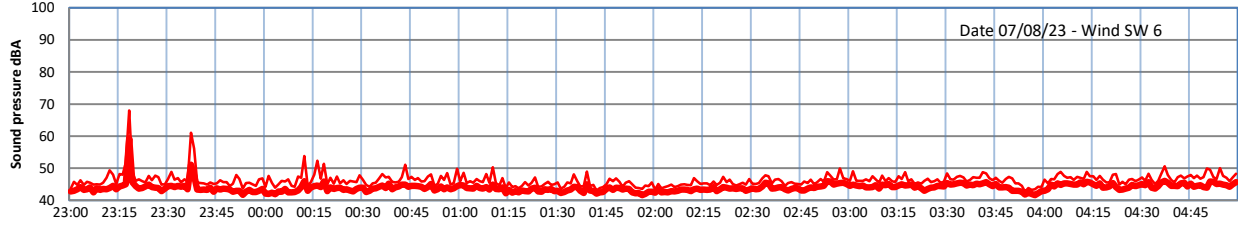

GRANGE ESTATE - NIGHTTIME LEVELS - WEEK NUMBER 32

Time
— Lazenby — Laz max — Site — Site max