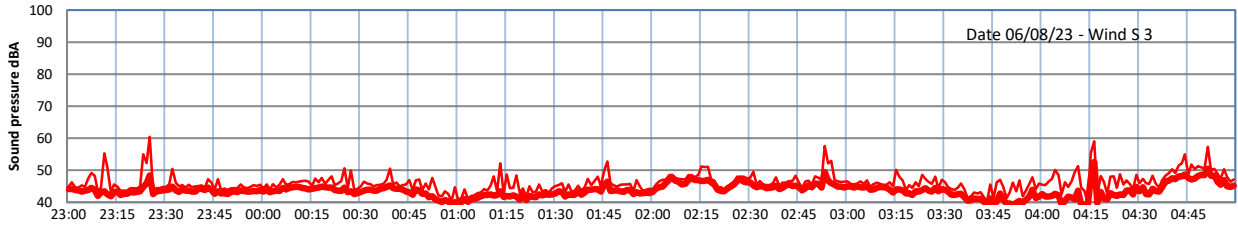

GRANGE ESTATE - NIGHTTIME LEVELS - WEEK NUMBER 32

Time
— Lazenby — Laz max — Site — Site max