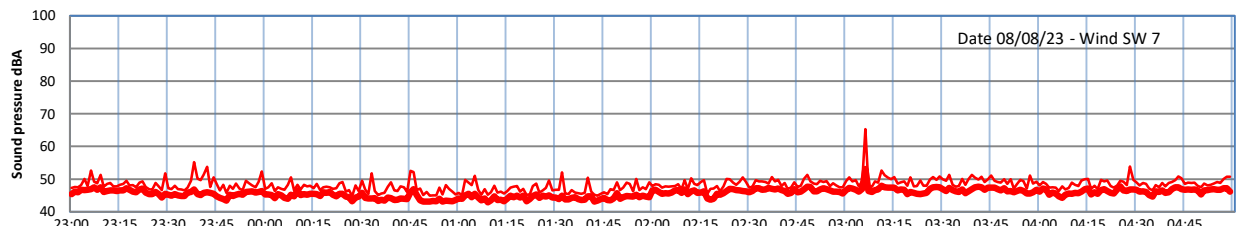

GRANGE ESTATE - NIGHTTIME LEVELS - WEEK NUMBER 32

Time
— Lazenby — Laz max — Site — Site max