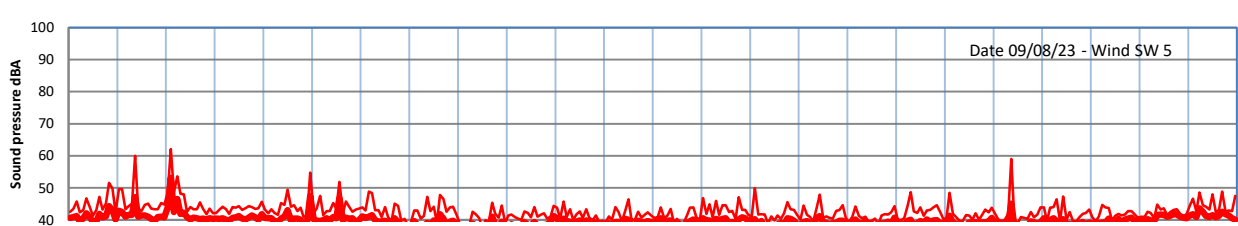

GRANGE ESTATE - NIGHTTIME LEVELS - WEEK NUMBER 32

Time
— Lazenby — Laz max — Site — Site max