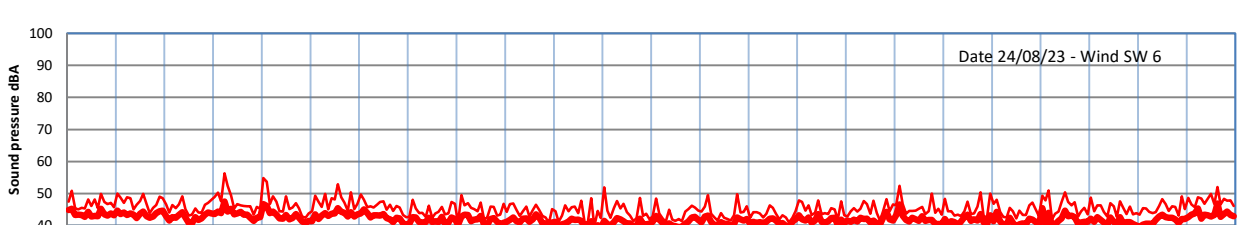

GRANGE ESTATE - NIGHTTIME LEVELS - WEEK NUMBER 34

Time
Lazenby Laz max Site Site max