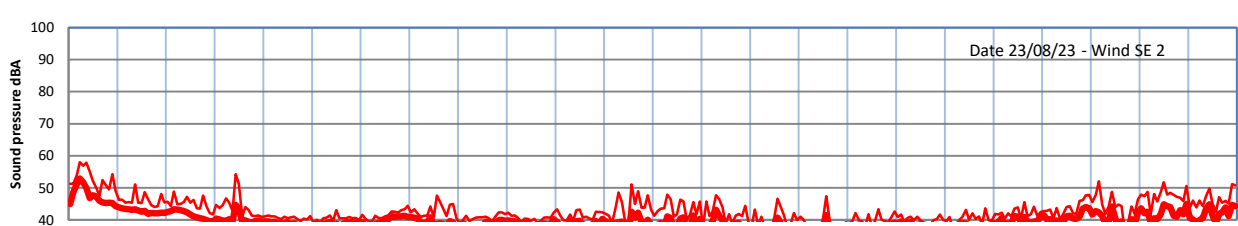

GRANGE ESTATE - NIGHTTIME LEVELS - WEEK NUMBER 34

Time
Lazenby Laz max Site Site max