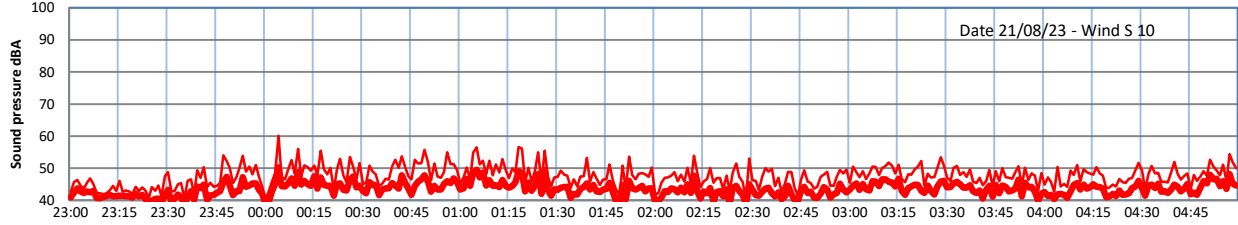

GRANGE ESTATE - NIGHTTIME LEVELS - WEEK NUMBER 34

Time
Lazenby Laz max Site Site max