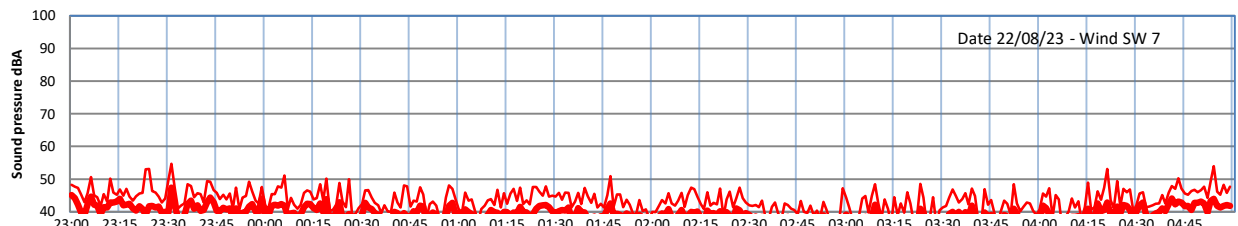

GRANGE ESTATE - NIGHTTIME LEVELS - WEEK NUMBER 34

Time
Lazenby Laz max Site Site max