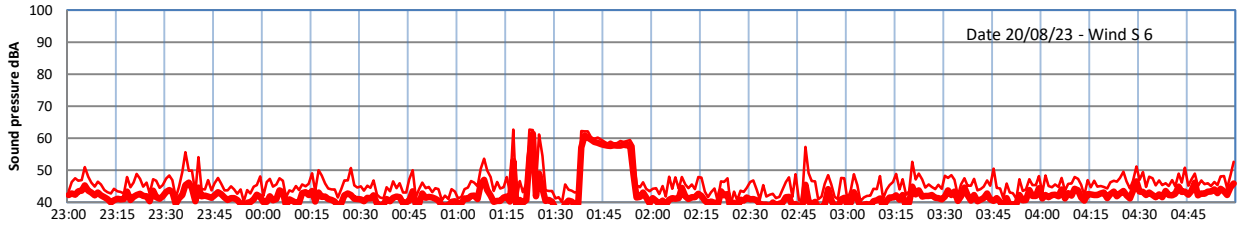

GRANGE ESTATE - NIGHTTIME LEVELS - WEEK NUMBER 34

Time
Lazenby Laz max Site Site max