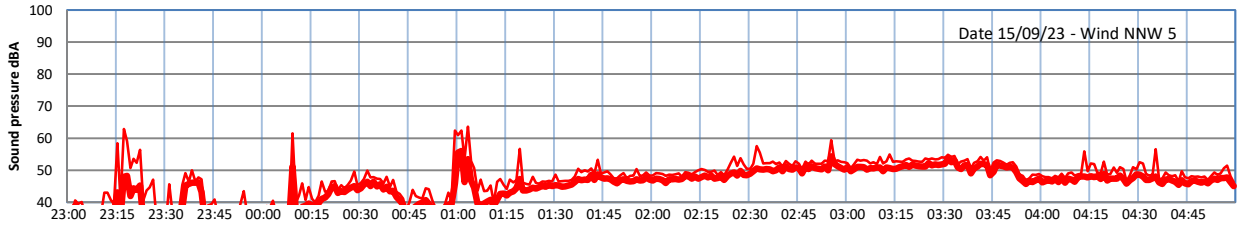

GRANGE ESTATE - NIGHTTIME LEVELS - WEEK NUMBER 37

Time
— Lazenby — Laz max — Site — Site max