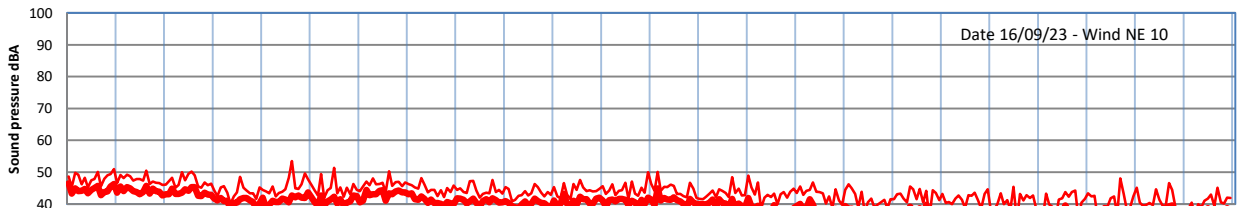

GRANGE ESTATE - NIGHTTIME LEVELS - WEEK NUMBER 37

Time
— Lazenby — Laz max — Site — Site max