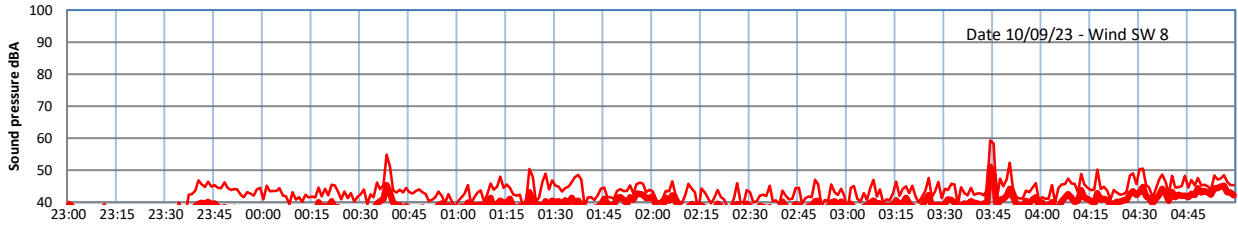

GRANGE ESTATE - NIGHTTIME LEVELS - WEEK NUMBER 37

Time
— Lazenby — Laz max — Site — Site max