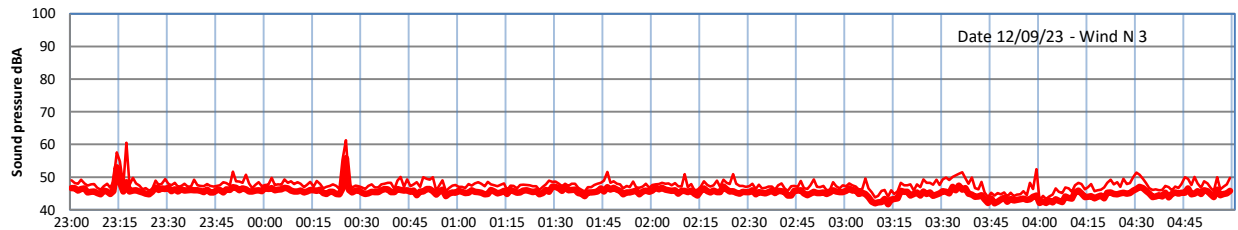

GRANGE ESTATE - NIGHTTIME LEVELS - WEEK NUMBER 37

Time
— Lazenby — Laz max — Site — Site max