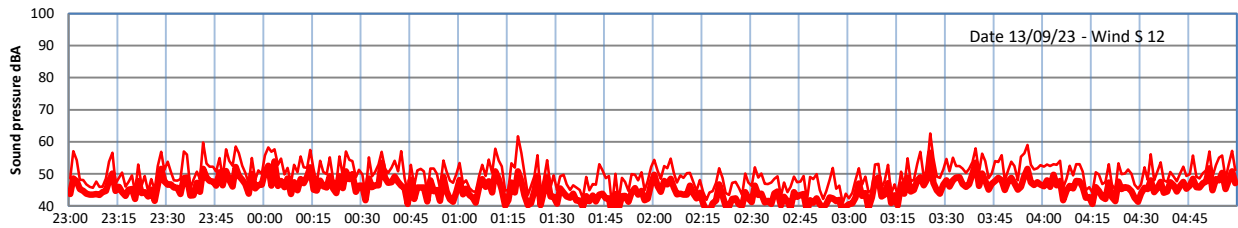

GRANGE ESTATE - NIGHTTIME LEVELS - WEEK NUMBER 37

Time
— Lazenby — Laz max — Site — Site max