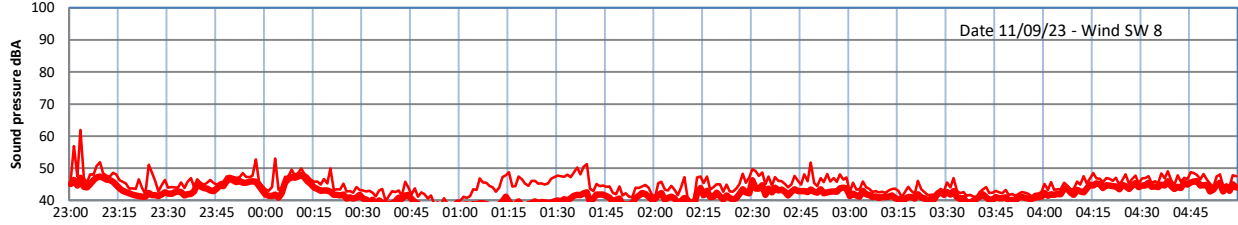

GRANGE ESTATE - NIGHTTIME LEVELS - WEEK NUMBER 37

Time
— Lazenby — Laz max — Site — Site max