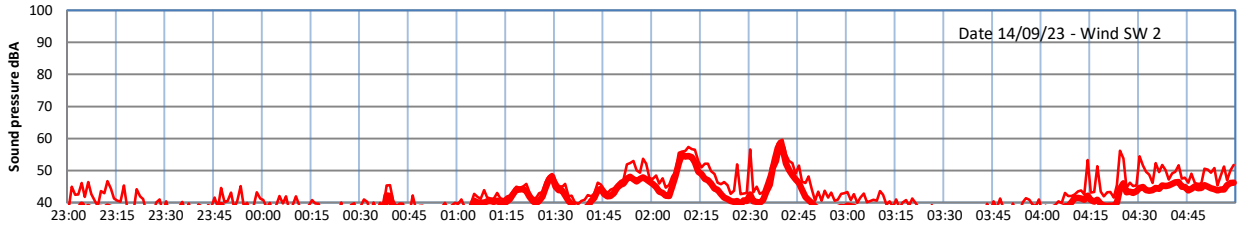

GRANGE ESTATE - NIGHTTIME LEVELS - WEEK NUMBER 37

Time
— Lazenby — Laz max — Site — Site max