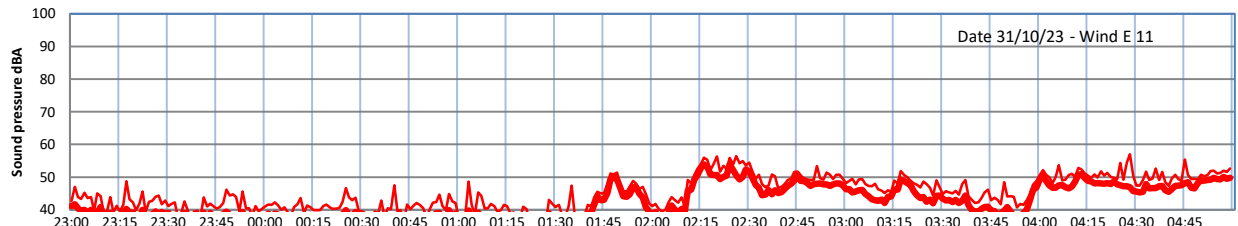

GRANGE ESTATE - NIGHTTIME LEVELS - WEEK NUMBER 44

Time  
— Lazenby    — Laz max    — Site    — Site max