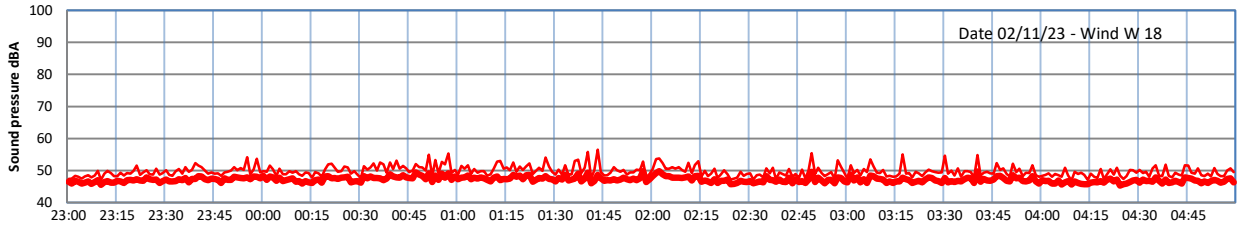

GRANGE ESTATE - NIGHTTIME LEVELS - WEEK NUMBER 44

Time  
— Lazenby    — Laz max    — Site    — Site max