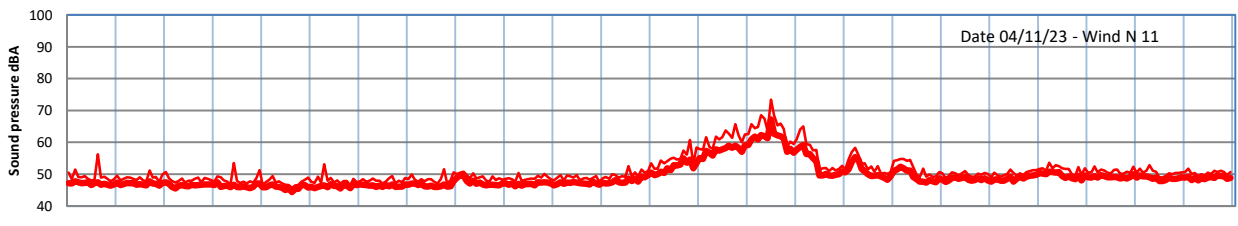

GRANGE ESTATE - NIGHTTIME LEVELS - WEEK NUMBER 44

Time  
— Lazenby    — Laz max    — Site    — Site max