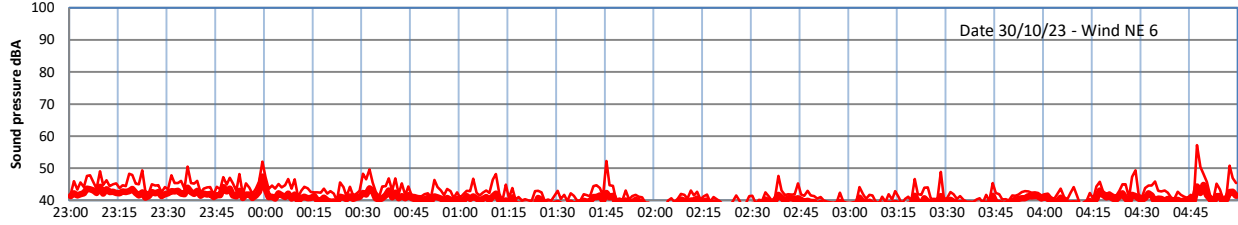

GRANGE ESTATE - NIGHTTIME LEVELS - WEEK NUMBER 44

Time  
— Lazenby    — Laz max    — Site    — Site max