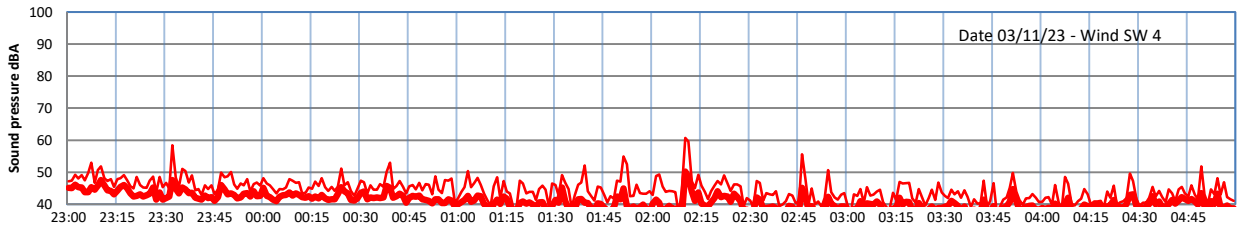

GRANGE ESTATE - NIGHTTIME LEVELS - WEEK NUMBER 44

Time  
— Lazenby    — Laz max    — Site    — Site max