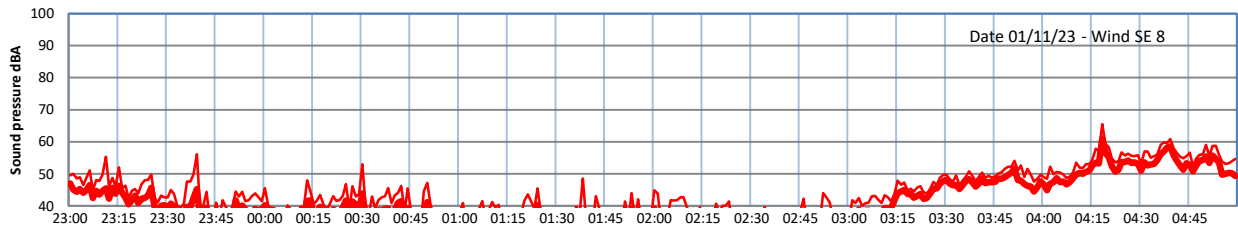

GRANGE ESTATE - NIGHTTIME LEVELS - WEEK NUMBER 44

Time  
— Lazenby    — Laz max    — Site    — Site max