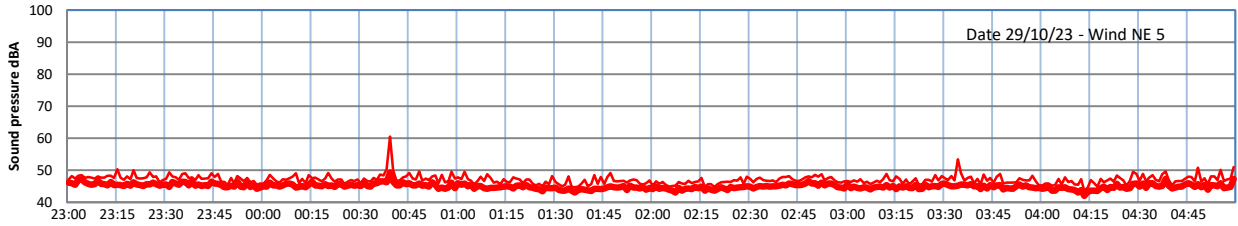

GRANGE ESTATE - NIGHTTIME LEVELS - WEEK NUMBER 44

Time  
— Lazenby    — Laz max    — Site    — Site max