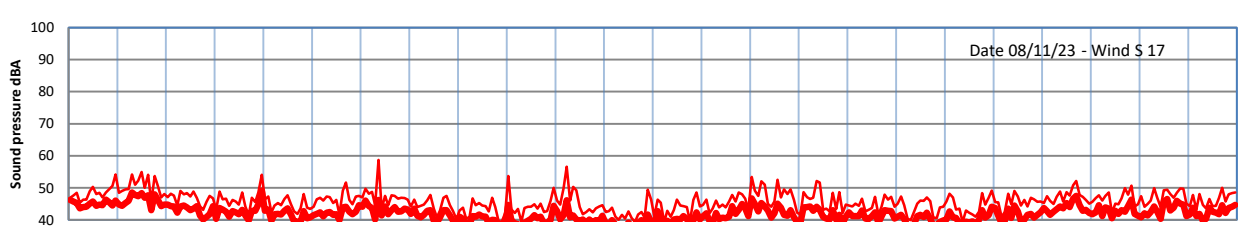

# GRANGE ESTATE - NIGHTTIME LEVELS - WEEK NUMBER 45

Time  
— Lazenby — Laz max — Site — Site max