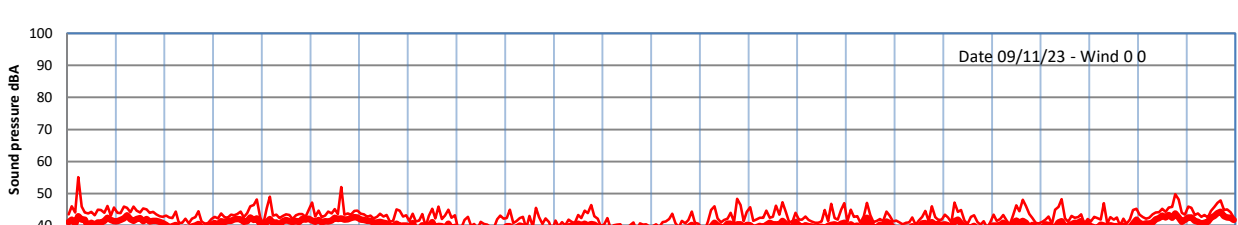

# GRANGE ESTATE - NIGHTTIME LEVELS - WEEK NUMBER 45

Time  
— Lazenby — Laz max — Site — Site max