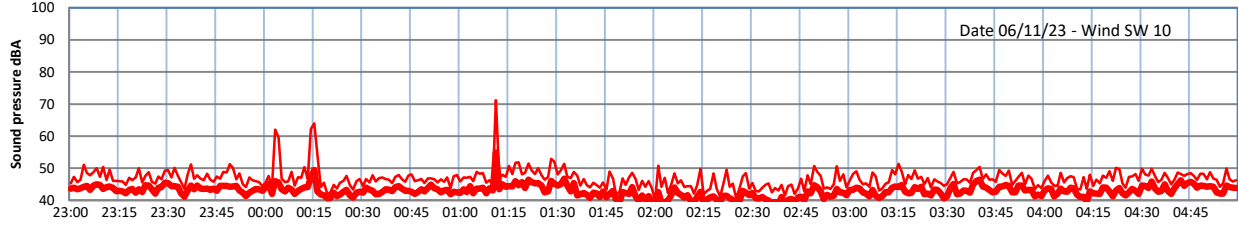

# GRANGE ESTATE - NIGHTTIME LEVELS - WEEK NUMBER 45

Time  
— Lazenby — Laz max — Site — Site max