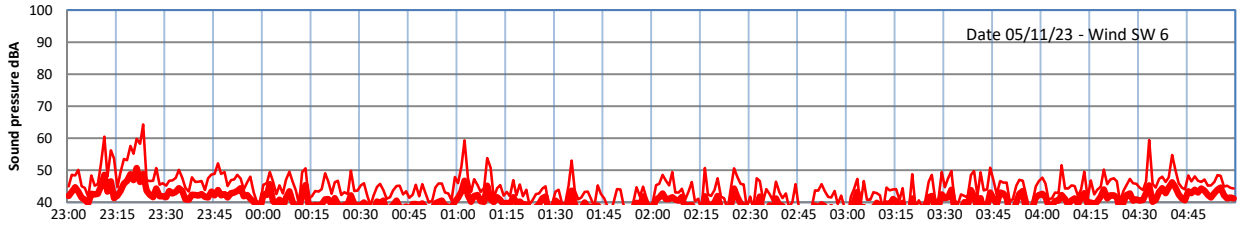

# GRANGE ESTATE - NIGHTTIME LEVELS - WEEK NUMBER 45

Time  
— Lazenby — Laz max — Site — Site max