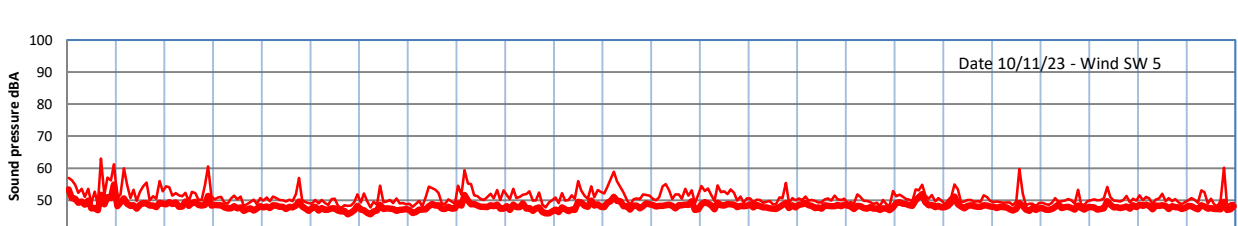

# GRANGE ESTATE - NIGHTTIME LEVELS - WEEK NUMBER 45

Time  
— Lazenby — Laz max — Site — Site max