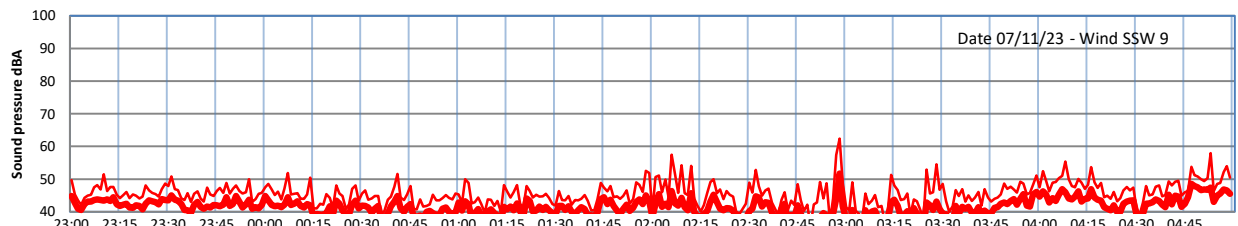

# GRANGE ESTATE - NIGHTTIME LEVELS - WEEK NUMBER 45

Time  
— Lazenby — Laz max — Site — Site max