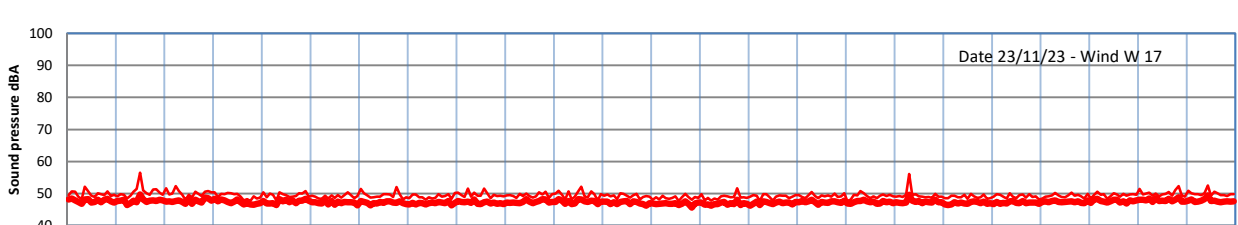

GRANGE ESTATE - NIGHTTIME LEVELS - WEEK NUMBER 47

Time
— Lazenby — Laz max — Site — Site max