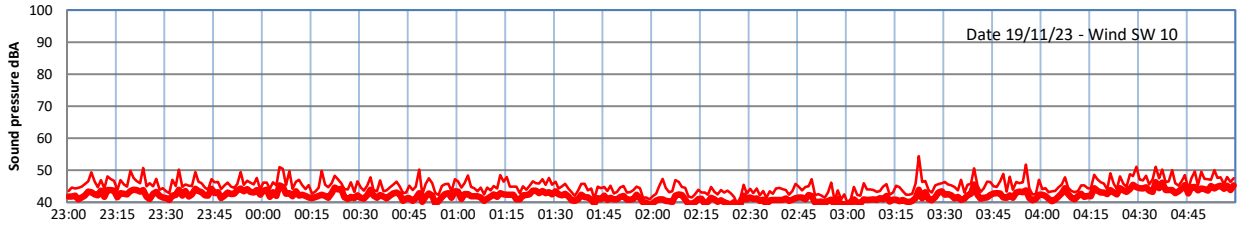

GRANGE ESTATE - NIGHTTIME LEVELS - WEEK NUMBER 47

Time
— Lazenby — Laz max — Site — Site max