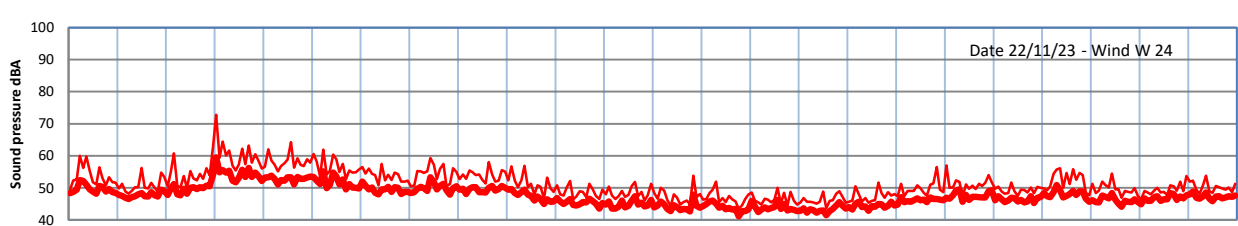

GRANGE ESTATE - NIGHTTIME LEVELS - WEEK NUMBER 47

Time
— Lazenby — Laz max — Site — Site max