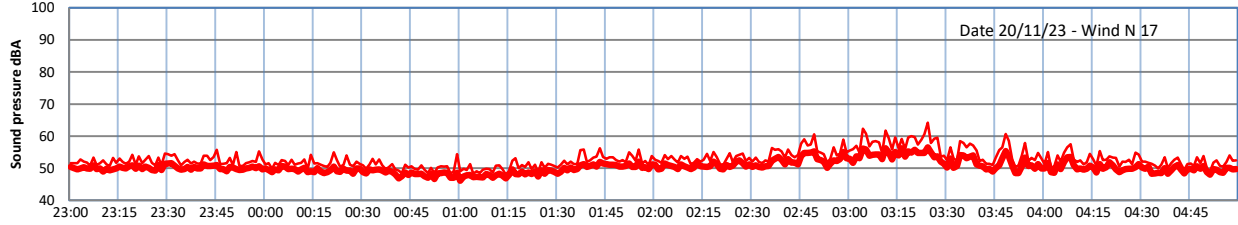

GRANGE ESTATE - NIGHTTIME LEVELS - WEEK NUMBER 47

Time
— Lazenby — Laz max — Site — Site max