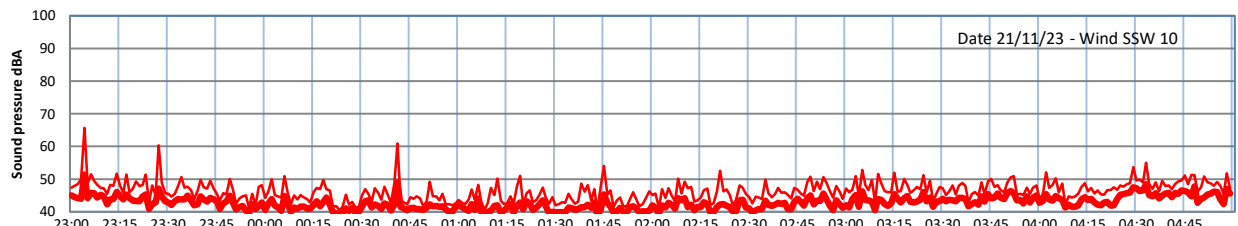

GRANGE ESTATE - NIGHTTIME LEVELS - WEEK NUMBER 47

Time
— Lazenby — Laz max — Site — Site max