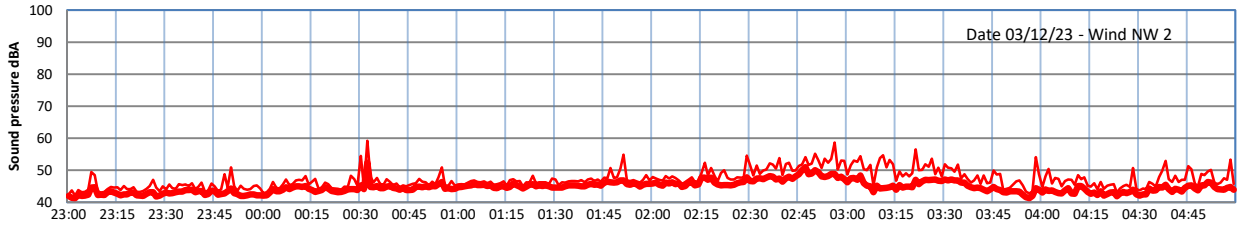

GRANGE ESTATE - NIGHTTIME LEVELS - WEEK NUMBER 49

Time
— Lazenby — Laz max — Site — Site max