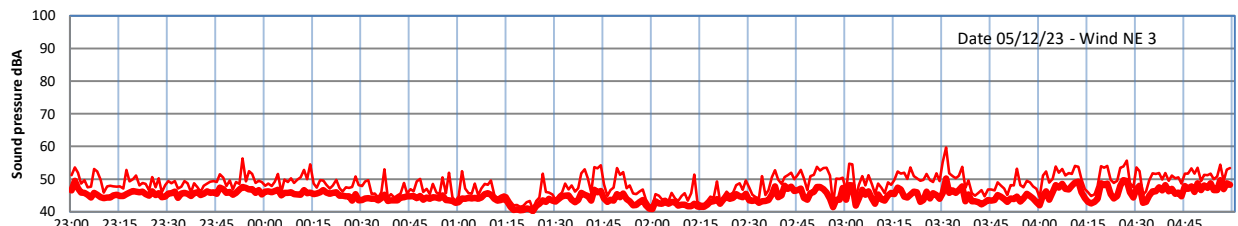

GRANGE ESTATE - NIGHTTIME LEVELS - WEEK NUMBER 49

Time
— Lazenby — Laz max — Site — Site max