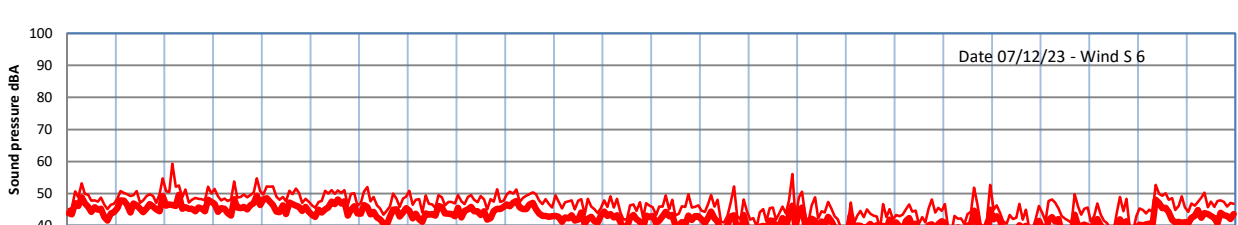

GRANGE ESTATE - NIGHTTIME LEVELS - WEEK NUMBER 49

Time
— Lazenby — Laz max — Site — Site max