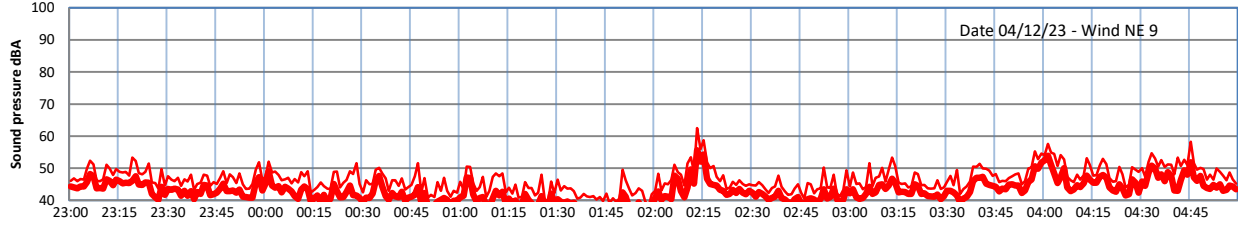

GRANGE ESTATE - NIGHTTIME LEVELS - WEEK NUMBER 49

Time
— Lazenby — Laz max — Site — Site max