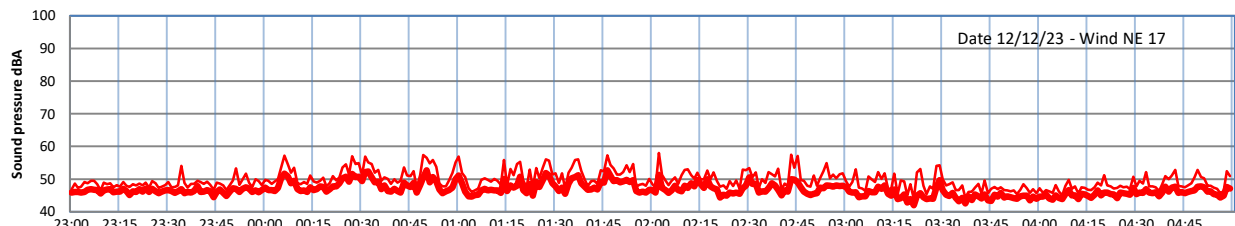

GRANGE ESTATE - NIGHTTIME LEVELS - WEEK NUMBER 50

Time
— Lazenby — Laz max — Site — Site max