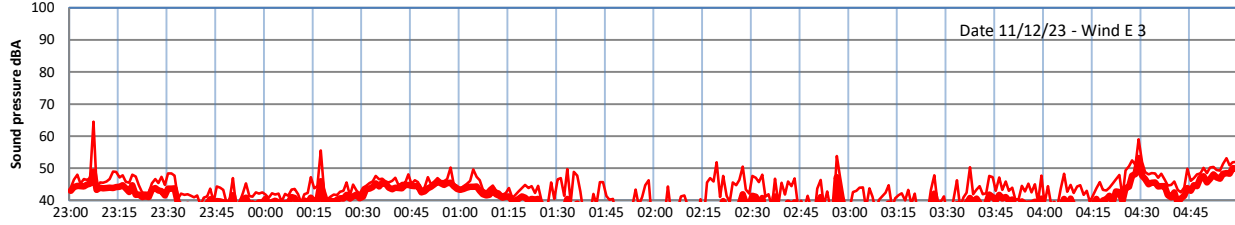

GRANGE ESTATE - NIGHTTIME LEVELS - WEEK NUMBER 50

Time
— Lazenby — Laz max — Site — Site max