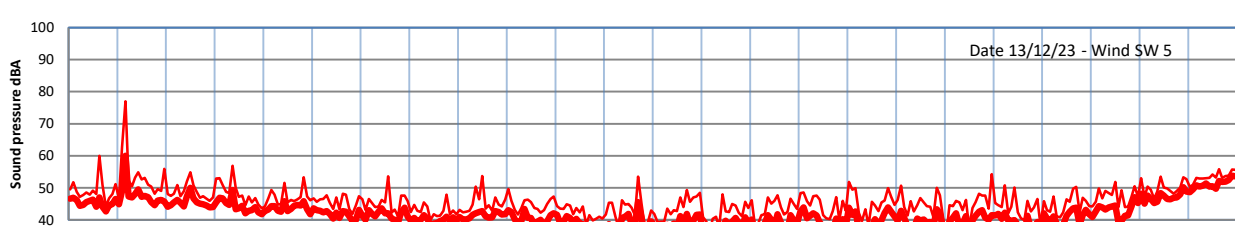

GRANGE ESTATE - NIGHTTIME LEVELS - WEEK NUMBER 50

Time
— Lazenby — Laz max — Site — Site max