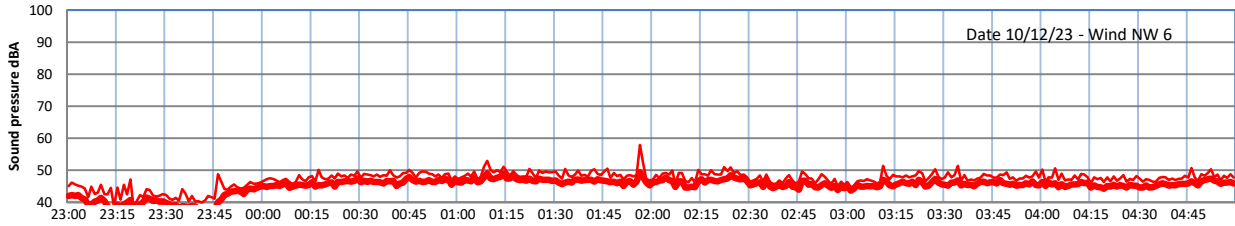

GRANGE ESTATE - NIGHTTIME LEVELS - WEEK NUMBER 50

Time
— Lazenby — Laz max — Site — Site max