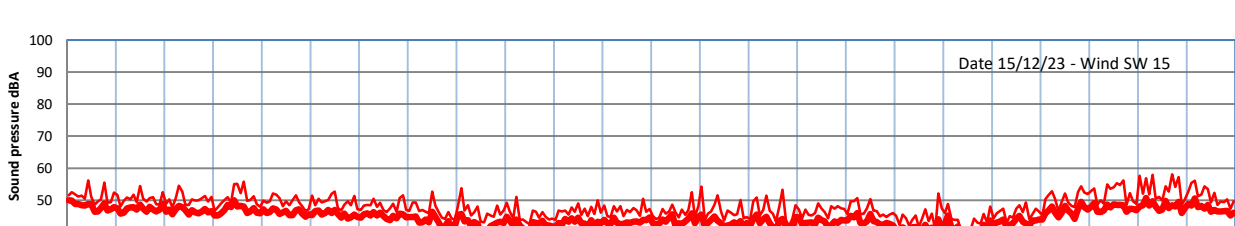

GRANGE ESTATE - NIGHTTIME LEVELS - WEEK NUMBER 50

Time
— Lazenby — Laz max — Site — Site max