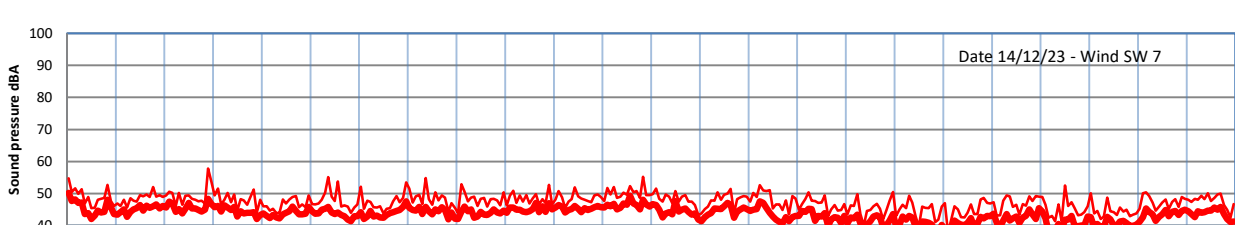

GRANGE ESTATE - NIGHTTIME LEVELS - WEEK NUMBER 50

Time
— Lazenby — Laz max — Site — Site max