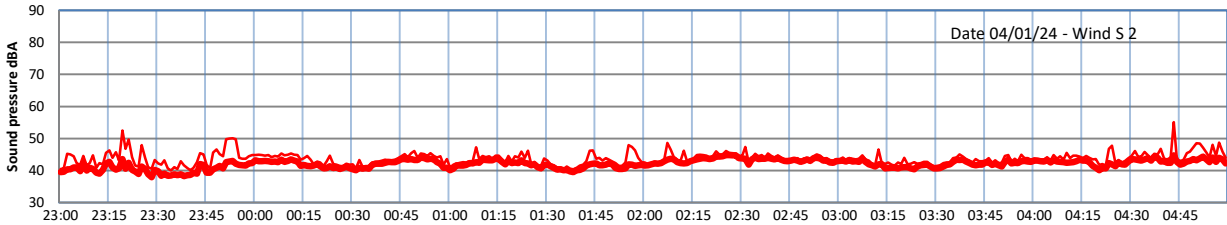

GRANGE ESTATE - NIGHTTIME LEVELS - WEEK NUMBER 1

Time
Lazenby Laz max Site Site max