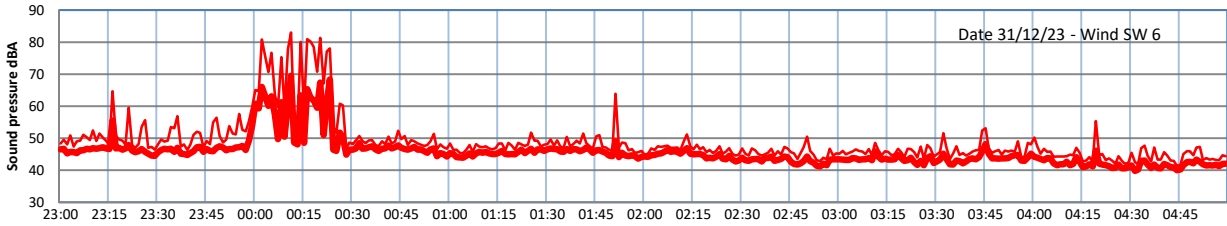

GRANGE ESTATE - NIGHTTIME LEVELS - WEEK NUMBER 1

Time
Lazenby Laz max Site Site max