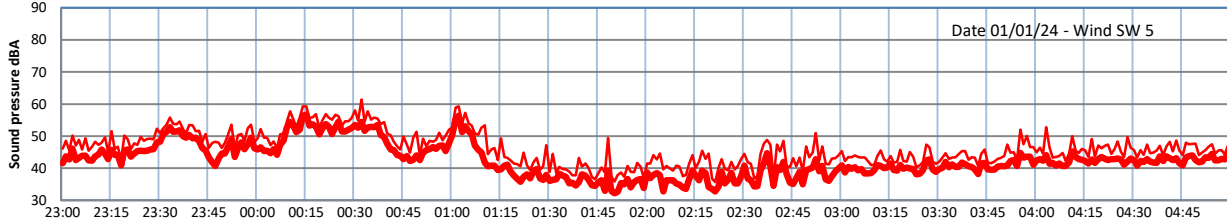

GRANGE ESTATE - NIGHTTIME LEVELS - WEEK NUMBER 1

Time
Lazenby Laz max Site Site max