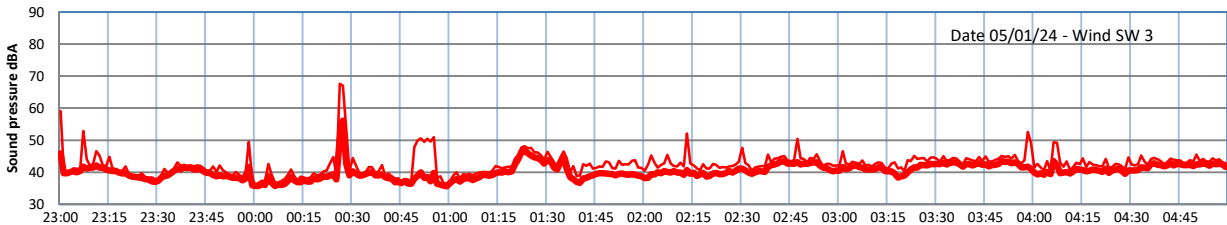

GRANGE ESTATE - NIGHTTIME LEVELS - WEEK NUMBER 1

Time
Lazenby Laz max Site Site max