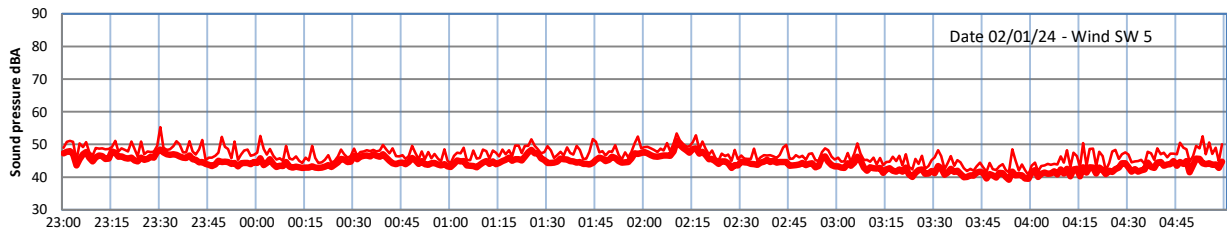

GRANGE ESTATE - NIGHTTIME LEVELS - WEEK NUMBER 1

Time
Lazenby Laz max Site Site max