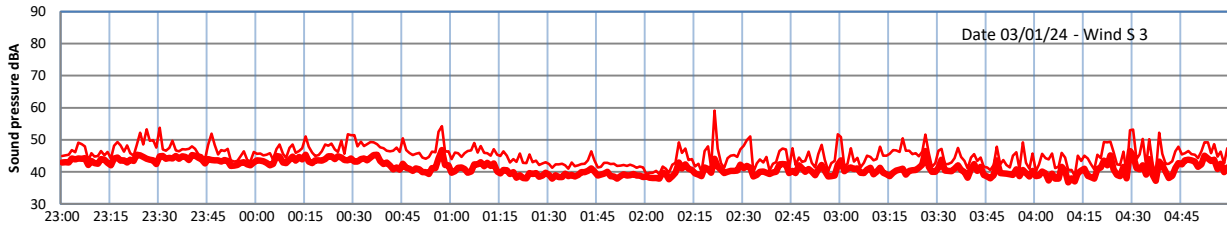

GRANGE ESTATE - NIGHTTIME LEVELS - WEEK NUMBER 1

Time
Lazenby Laz max Site Site max