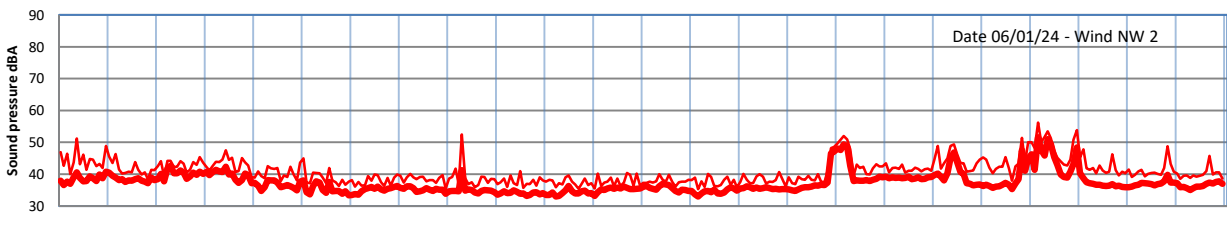

GRANGE ESTATE - NIGHTTIME LEVELS - WEEK NUMBER 1

Time
Lazenby Laz max Site Site max