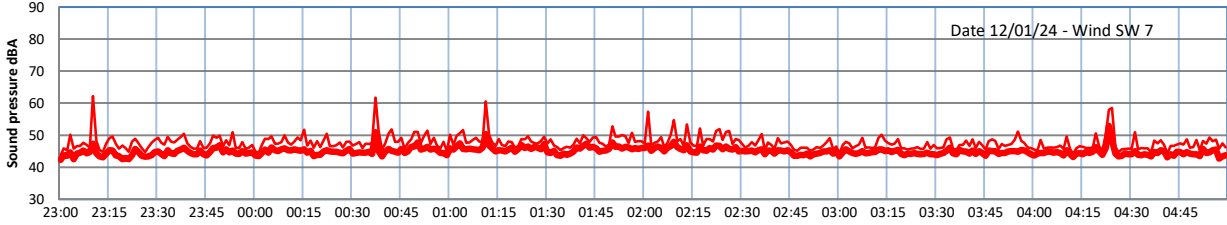

GRANGE ESTATE - NIGHTTIME LEVELS - WEEK NUMBER 2

Time
Lazenby Laz max Site Site max