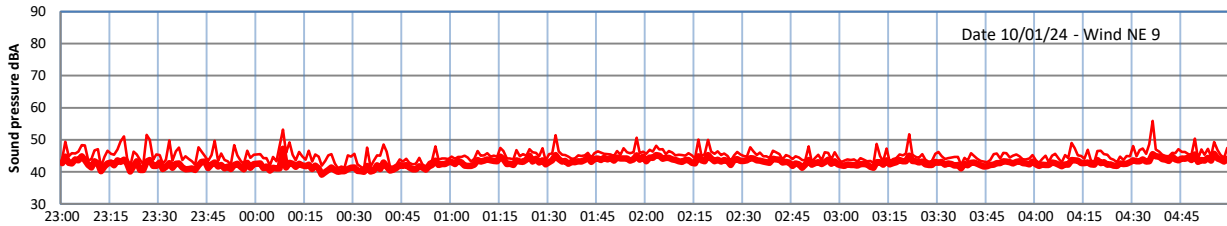

GRANGE ESTATE - NIGHTTIME LEVELS - WEEK NUMBER 2

Time
Lazenby Laz max Site Site max