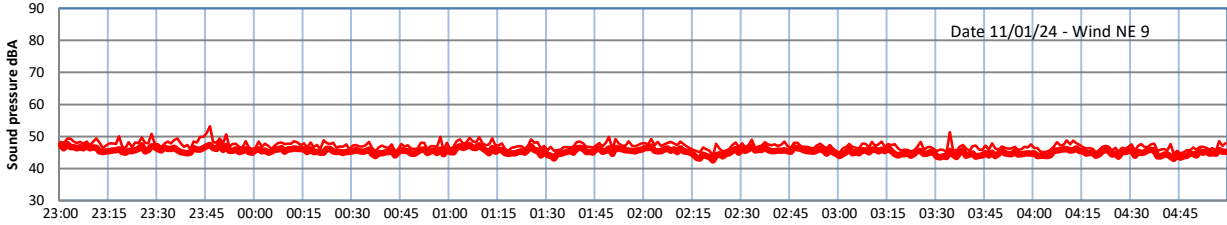

GRANGE ESTATE - NIGHTTIME LEVELS - WEEK NUMBER 2

Time
Lazenby Laz max Site Site max