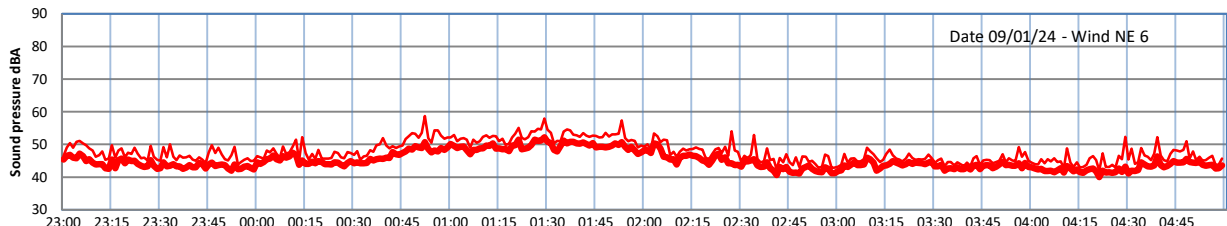

GRANGE ESTATE - NIGHTTIME LEVELS - WEEK NUMBER 2

Time
Lazenby Laz max Site Site max