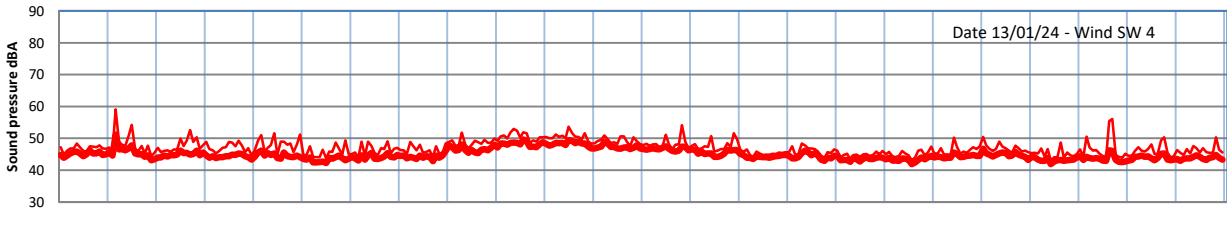

GRANGE ESTATE - NIGHTTIME LEVELS - WEEK NUMBER 2

Time
Lazenby Laz max Site Site max