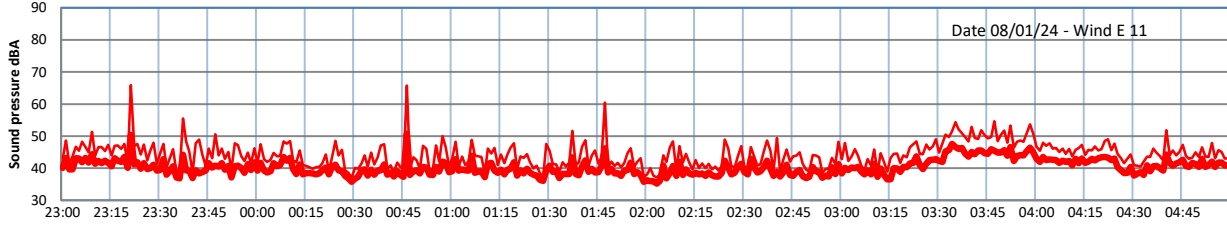

GRANGE ESTATE - NIGHTTIME LEVELS - WEEK NUMBER 2

Time
Lazenby Laz max Site Site max