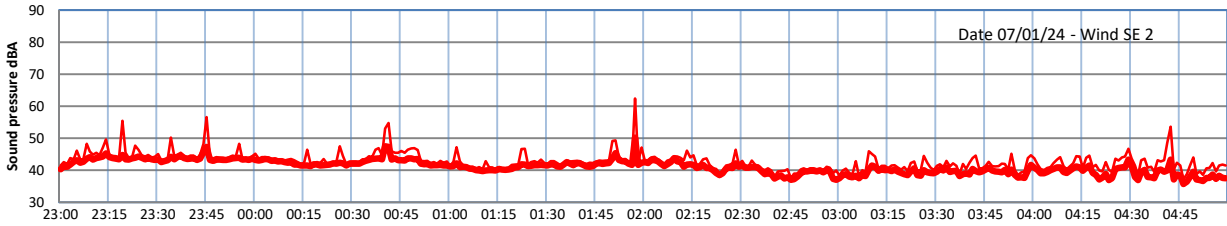

GRANGE ESTATE - NIGHTTIME LEVELS - WEEK NUMBER 2

Time
Lazenby Laz max Site Site max