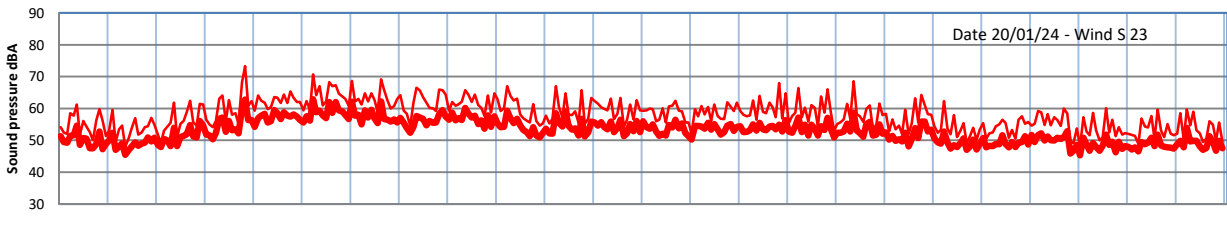

GRANGE ESTATE - NIGHTTIME LEVELS - WEEK NUMBER 3

Time  
Lazenby Laz max Site Site max