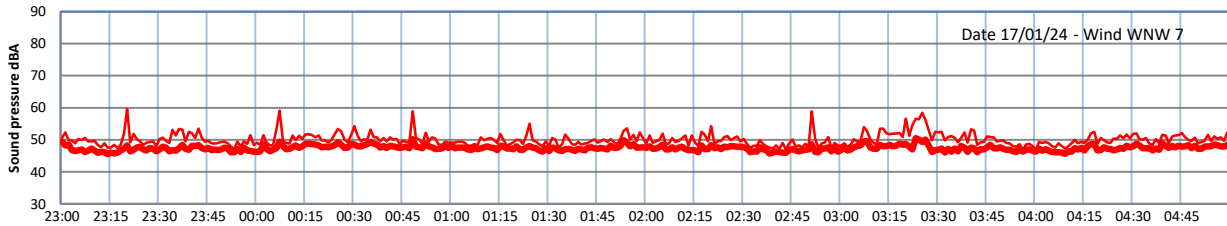

GRANGE ESTATE - NIGHTTIME LEVELS - WEEK NUMBER 3

Time  
Lazenby Laz max Site Site max