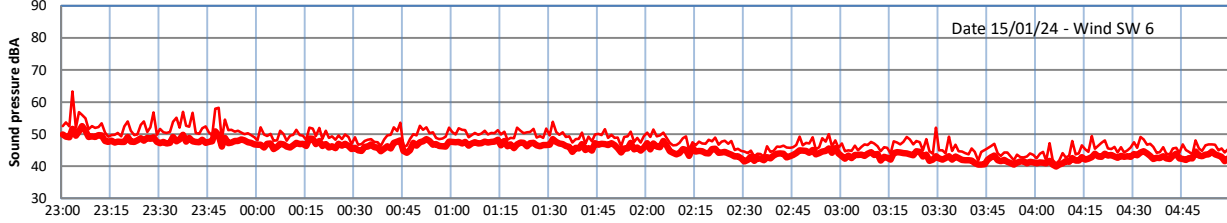

GRANGE ESTATE - NIGHTTIME LEVELS - WEEK NUMBER 3

Time  
Lazenby Laz max Site Site max