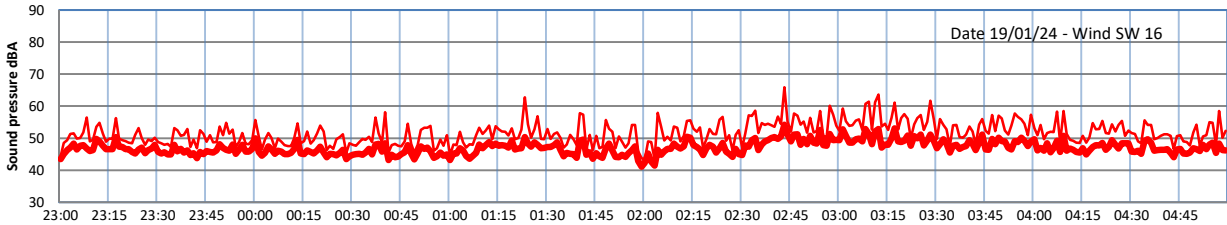

GRANGE ESTATE - NIGHTTIME LEVELS - WEEK NUMBER 3

Time  
Lazenby Laz max Site Site max