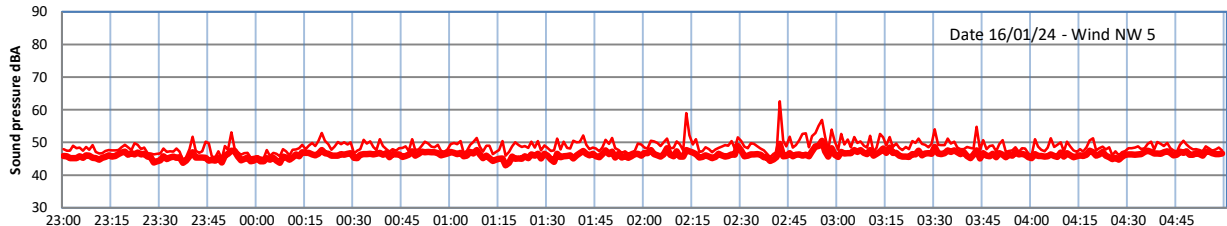

GRANGE ESTATE - NIGHTTIME LEVELS - WEEK NUMBER 3

Time  
Lazenby Laz max Site Site max