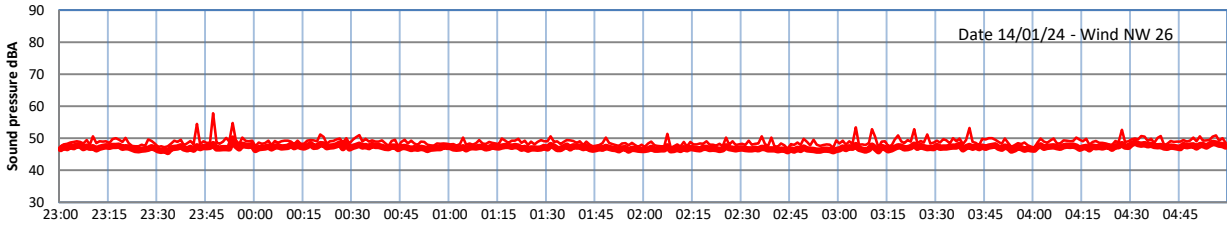

GRANGE ESTATE - NIGHTTIME LEVELS - WEEK NUMBER 3

Time  
Lazenby Laz max Site Site max