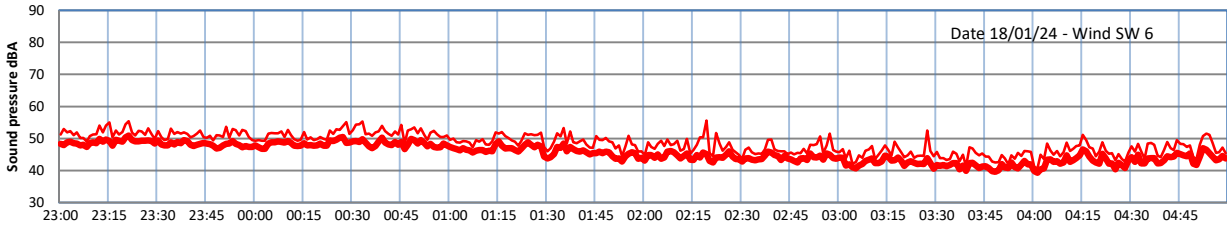

GRANGE ESTATE - NIGHTTIME LEVELS - WEEK NUMBER 3

Time  
Lazenby Laz max Site Site max