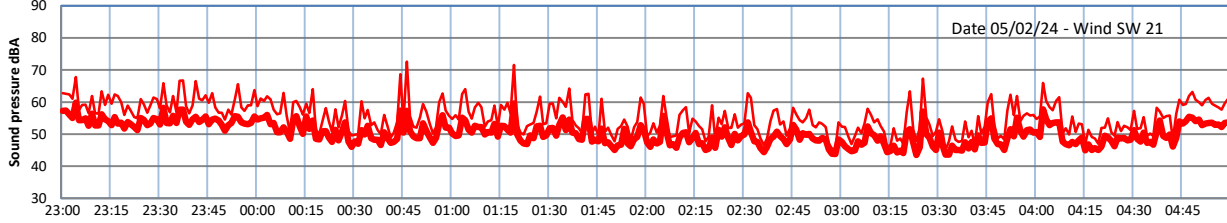

GRANGE ESTATE - NIGHTTIME LEVELS - WEEK NUMBER 6

Time
Lazenby Laz max Site Site max