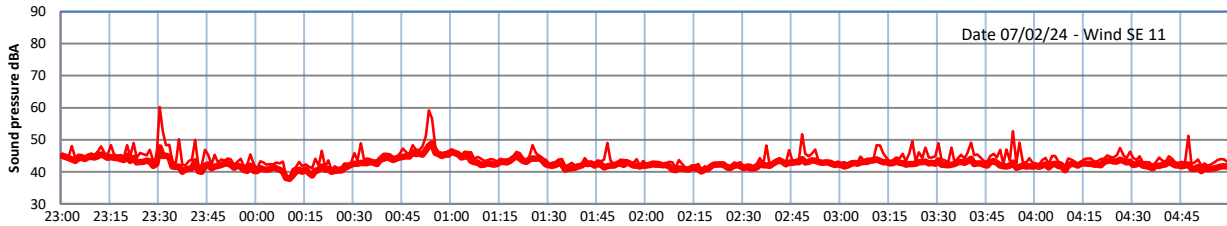

GRANGE ESTATE - NIGHTTIME LEVELS - WEEK NUMBER 6

Time
Lazenby Laz max Site Site max