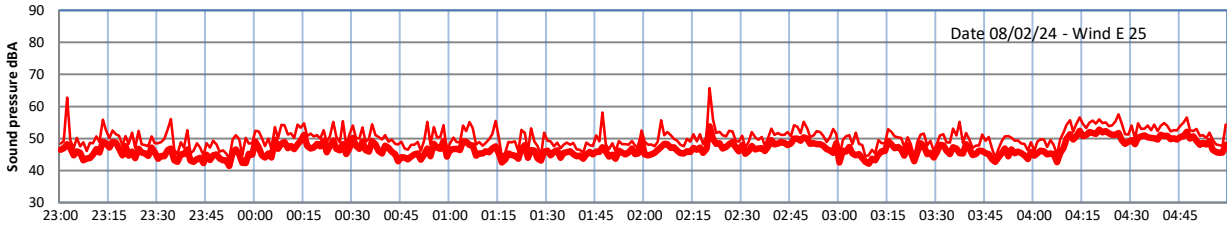

GRANGE ESTATE - NIGHTTIME LEVELS - WEEK NUMBER 6

Time
Lazenby Laz max Site Site max