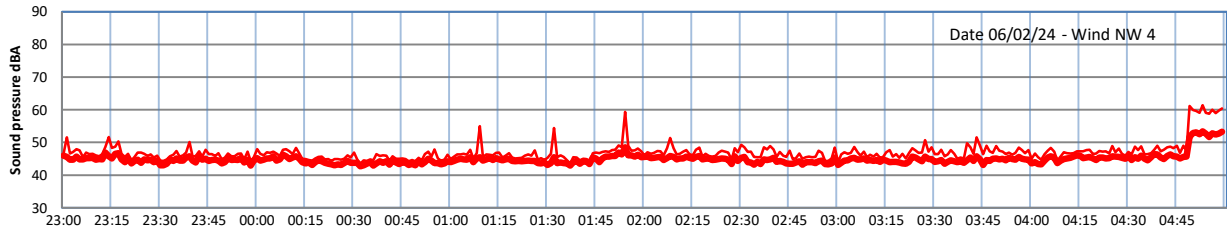

GRANGE ESTATE - NIGHTTIME LEVELS - WEEK NUMBER 6

Time
Lazenby Laz max Site Site max