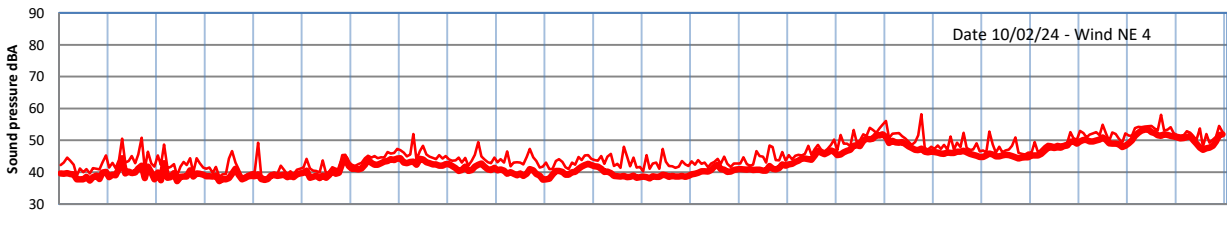

GRANGE ESTATE - NIGHTTIME LEVELS - WEEK NUMBER 6

Time
Lazenby Laz max Site Site max