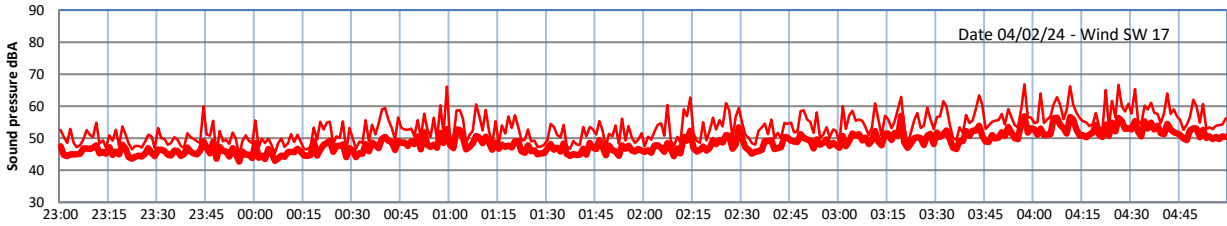

GRANGE ESTATE - NIGHTTIME LEVELS - WEEK NUMBER 6

Time
Lazenby Laz max Site Site max