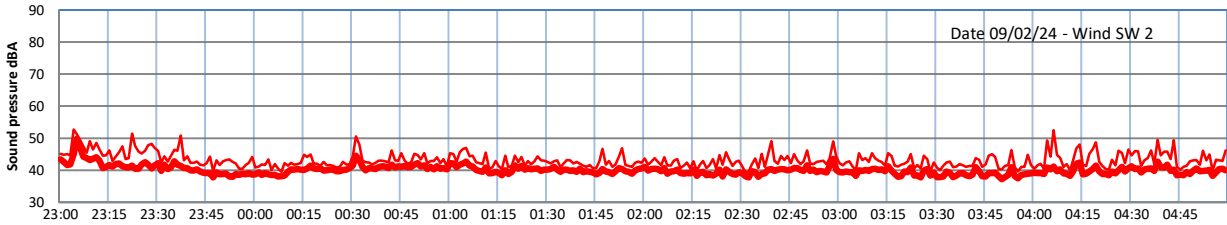

GRANGE ESTATE - NIGHTTIME LEVELS - WEEK NUMBER 6

Time
Lazenby Laz max Site Site max