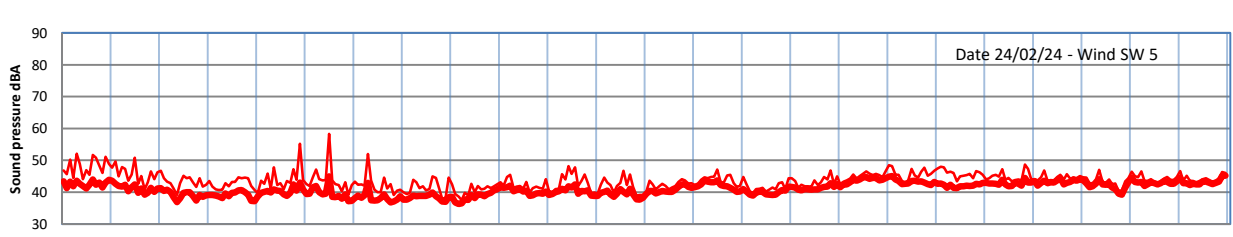

GRANGE ESTATE - NIGHTTIME LEVELS - WEEK NUMBER 8

Time
Lazenby Laz max Site Site max