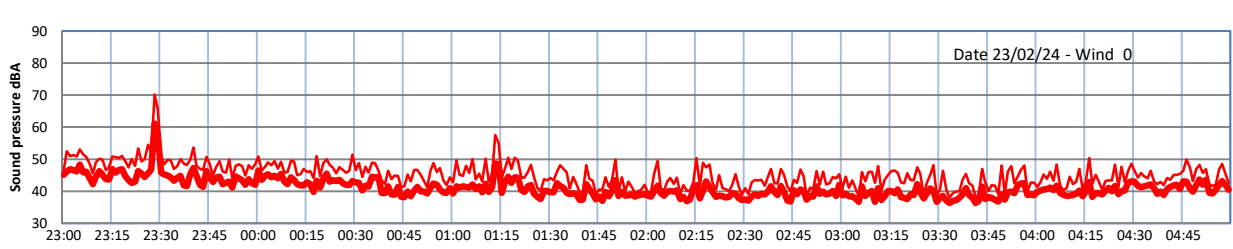

GRANGE ESTATE - NIGHTTIME LEVELS - WEEK NUMBER 8

Time
Lazenby Laz max Site Site max