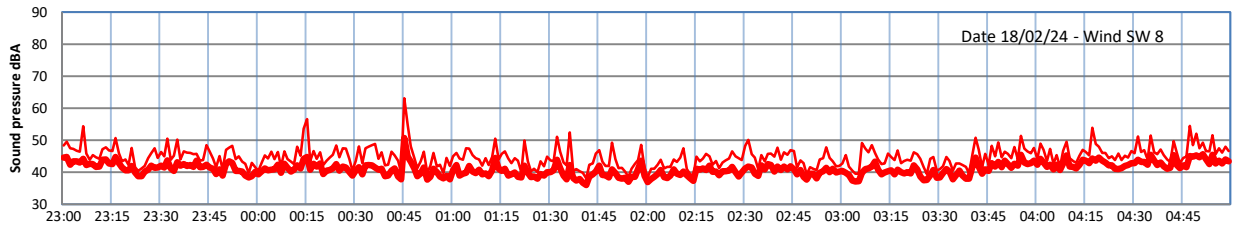

GRANGE ESTATE - NIGHTTIME LEVELS - WEEK NUMBER 8

Time
Lazenby Laz max Site Site max