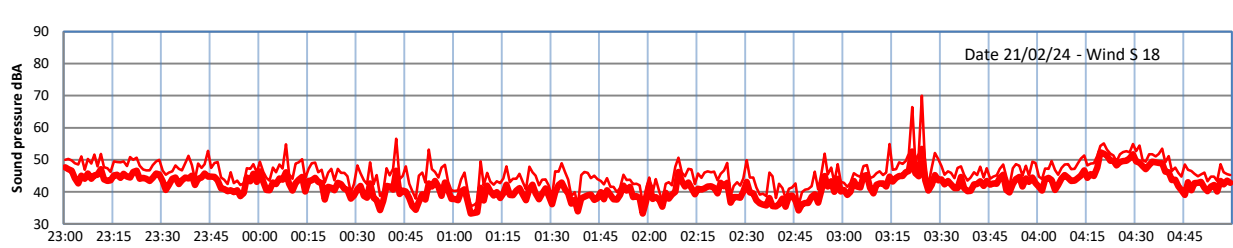

GRANGE ESTATE - NIGHTTIME LEVELS - WEEK NUMBER 8

Time
Lazenby Laz max Site Site max