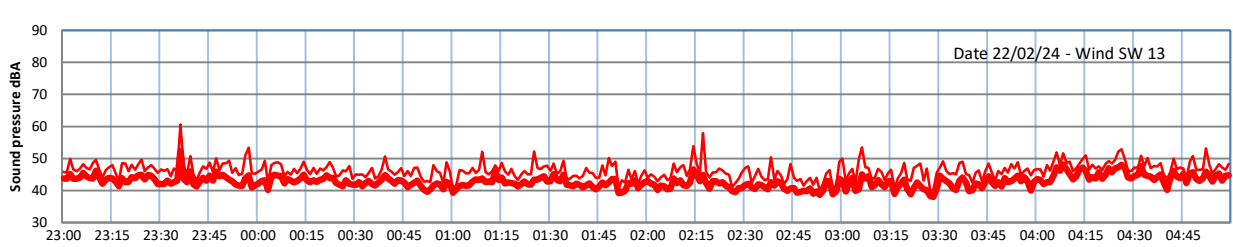

GRANGE ESTATE - NIGHTTIME LEVELS - WEEK NUMBER 8

Time
Lazenby Laz max Site Site max