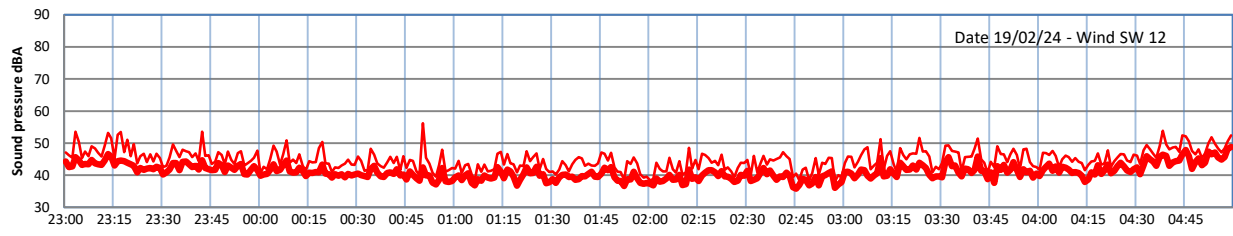

GRANGE ESTATE - NIGHTTIME LEVELS - WEEK NUMBER 8

Time
Lazenby Laz max Site Site max