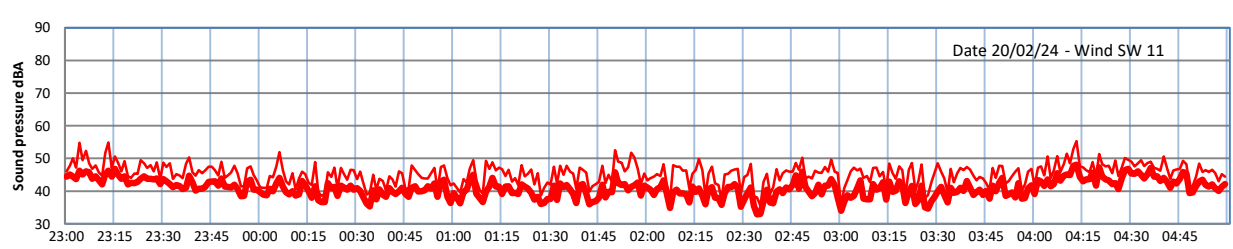

GRANGE ESTATE - NIGHTTIME LEVELS - WEEK NUMBER 8

Time
Lazenby Laz max Site Site max