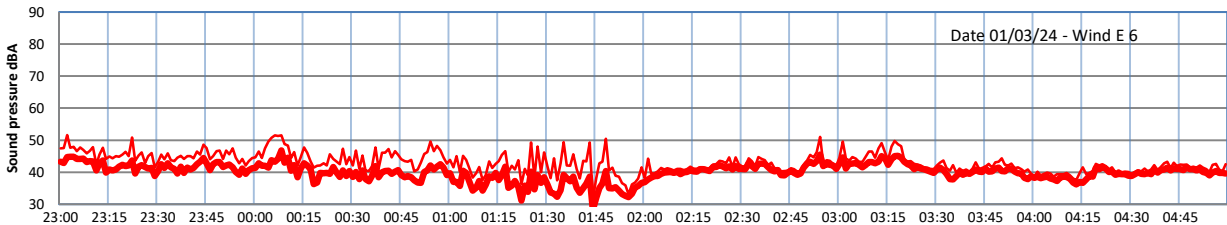

GRANGE ESTATE - NIGHTTIME LEVELS - WEEK NUMBER 9

Time  
Lazenby Laz max Site Site max