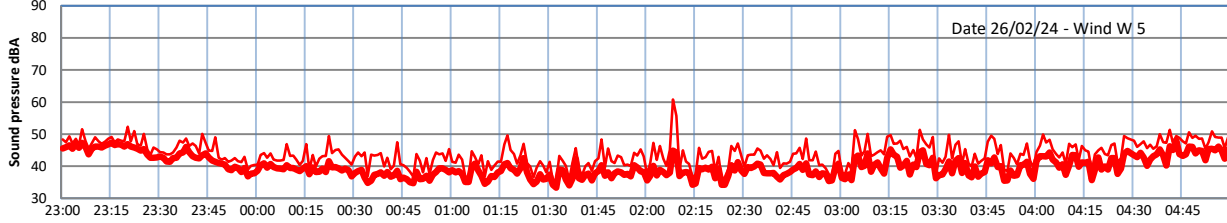

GRANGE ESTATE - NIGHTTIME LEVELS - WEEK NUMBER 9

Time  
Lazenby Laz max Site Site max