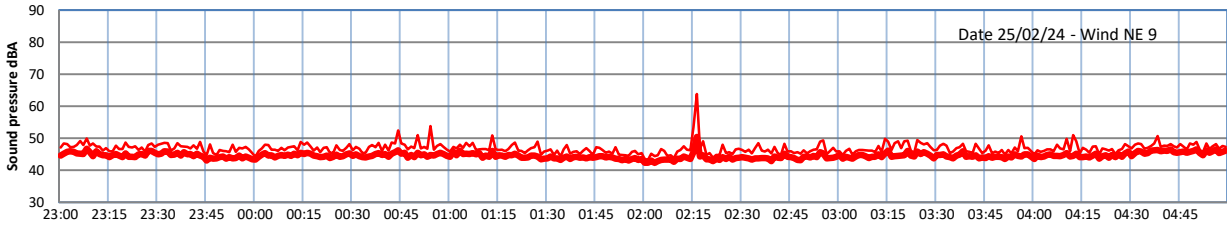

GRANGE ESTATE - NIGHTTIME LEVELS - WEEK NUMBER 9

Time  
Lazenby Laz max Site Site max