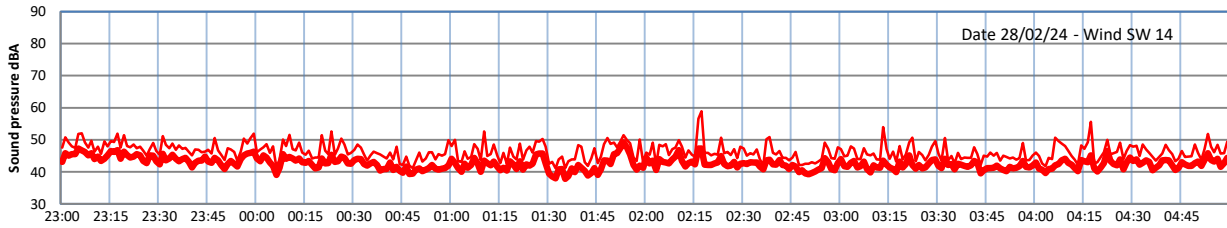

GRANGE ESTATE - NIGHTTIME LEVELS - WEEK NUMBER 9

Time  
Lazenby Laz max Site Site max