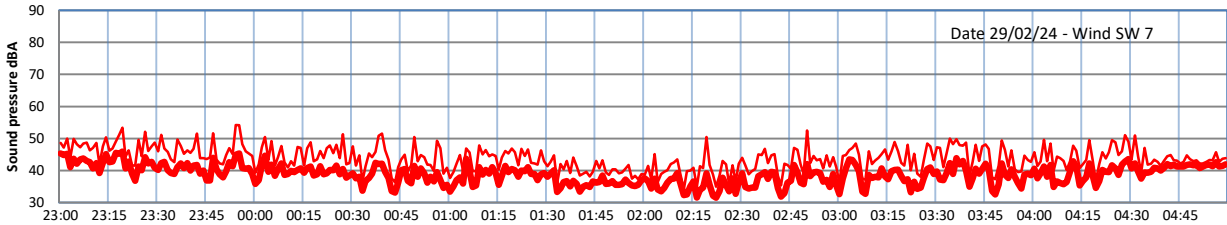

GRANGE ESTATE - NIGHTTIME LEVELS - WEEK NUMBER 9

Time  
Lazenby Laz max Site Site max