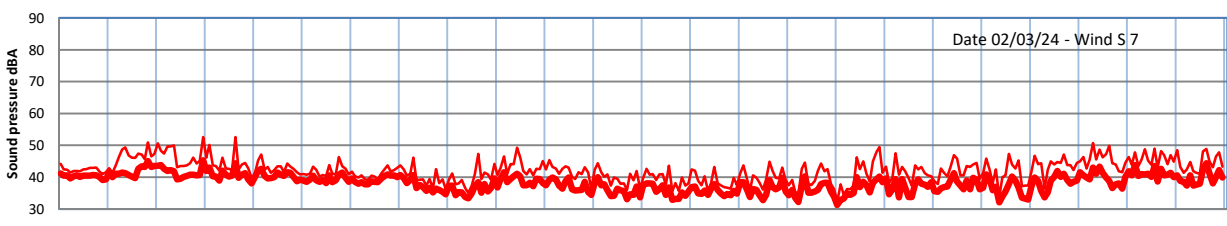

GRANGE ESTATE - NIGHTTIME LEVELS - WEEK NUMBER 9

Time  
Lazenby Laz max Site Site max