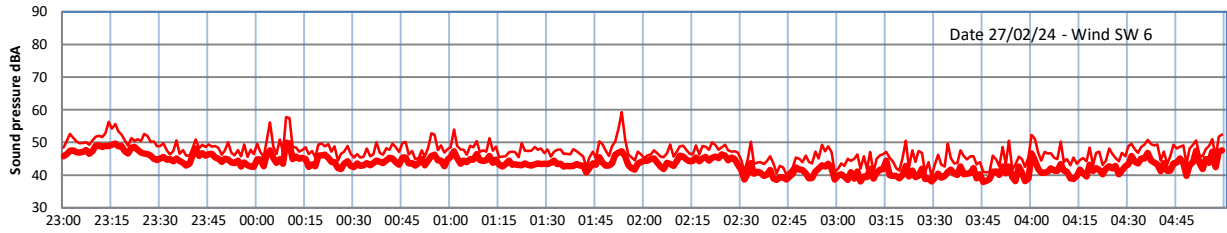

GRANGE ESTATE - NIGHTTIME LEVELS - WEEK NUMBER 9

Time  
Lazenby Laz max Site Site max