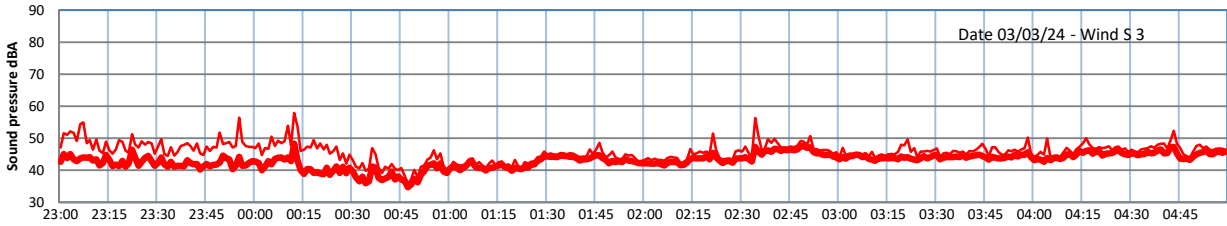

GRANGE ESTATE - NIGHTTIME LEVELS - WEEK NUMBER 10

Time  
Lazenby Laz max Site Site max