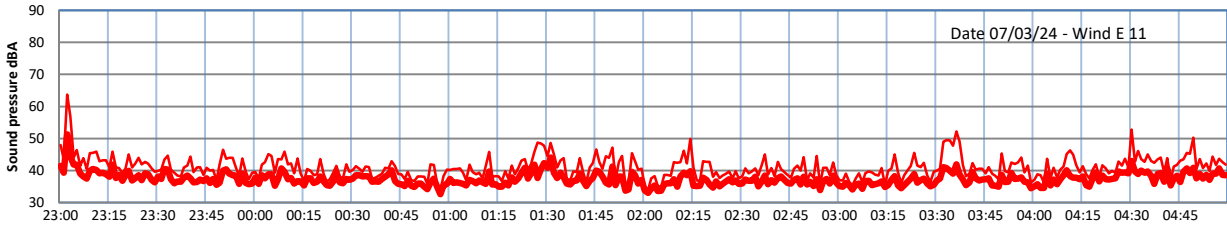

GRANGE ESTATE - NIGHTTIME LEVELS - WEEK NUMBER 10

Time  
Lazenby Laz max Site Site max