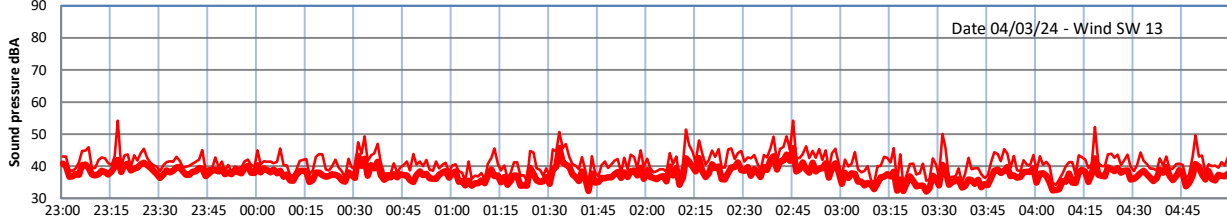

GRANGE ESTATE - NIGHTTIME LEVELS - WEEK NUMBER 10

Time  
Lazenby Laz max Site Site max