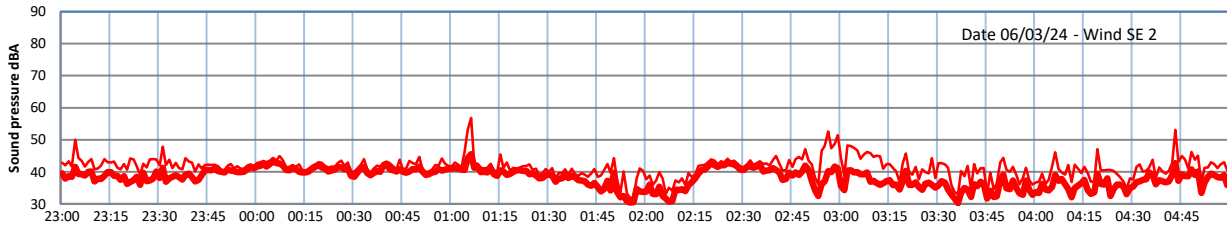

GRANGE ESTATE - NIGHTTIME LEVELS - WEEK NUMBER 10

Time  
Lazenby Laz max Site Site max