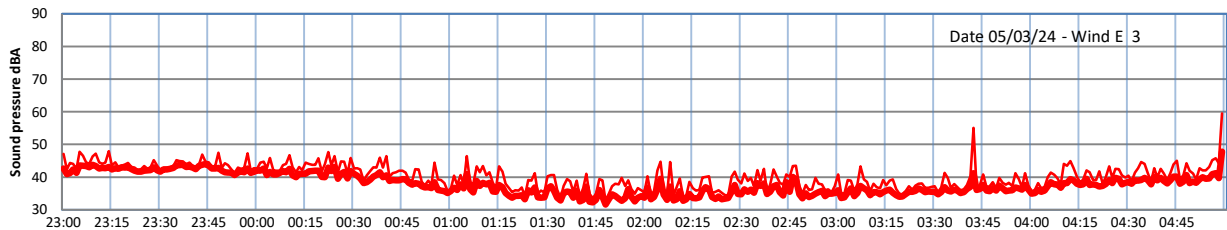

GRANGE ESTATE - NIGHTTIME LEVELS - WEEK NUMBER 10

Time  
Lazenby Laz max Site Site max