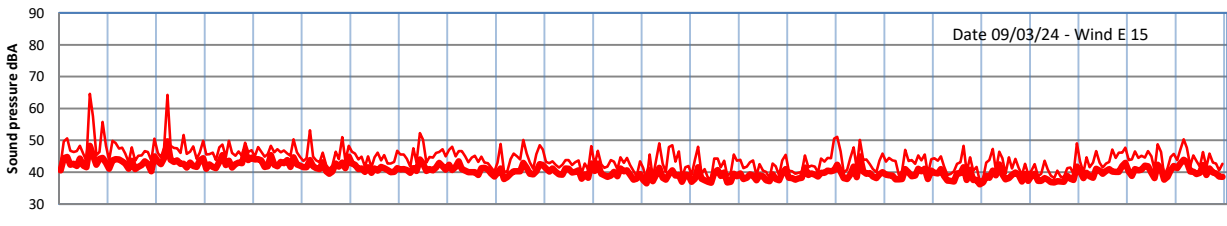

GRANGE ESTATE - NIGHTTIME LEVELS - WEEK NUMBER 10

Time  
Lazenby Laz max Site Site max