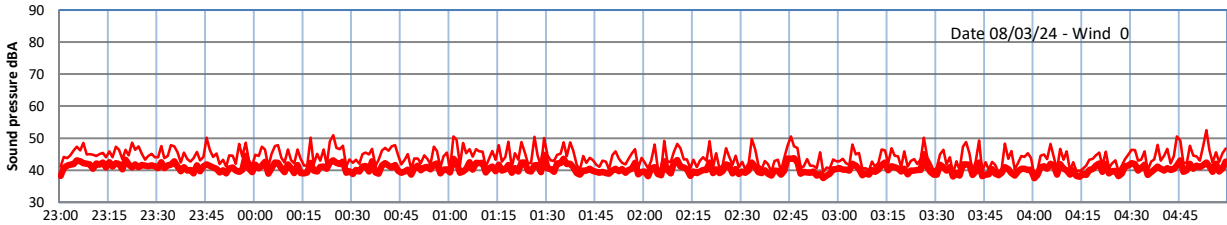

GRANGE ESTATE - NIGHTTIME LEVELS - WEEK NUMBER 10

Time  
Lazenby Laz max Site Site max