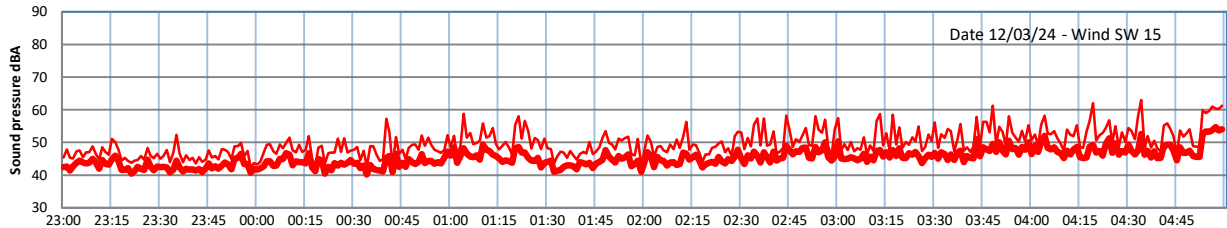

GRANGE ESTATE - NIGHTTIME LEVELS - WEEK NUMBER 11

Time

Legend: Lazenby (thick red), Laz max (thin red), Site (thick green), Site max (thin green)