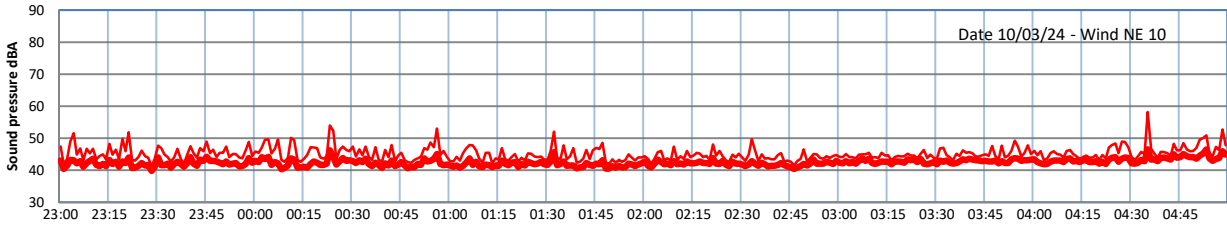

GRANGE ESTATE - NIGHTTIME LEVELS - WEEK NUMBER 11

Time

Legend: Lazenby (thick red), Laz max (thin red), Site (thick green), Site max (thin green)