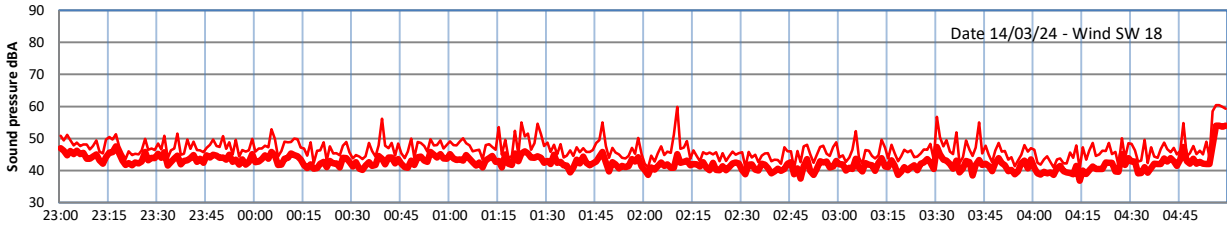

GRANGE ESTATE - NIGHTTIME LEVELS - WEEK NUMBER 11

Time

Legend: Lazenby (thick red), Laz max (thin red), Site (thick green), Site max (thin green)