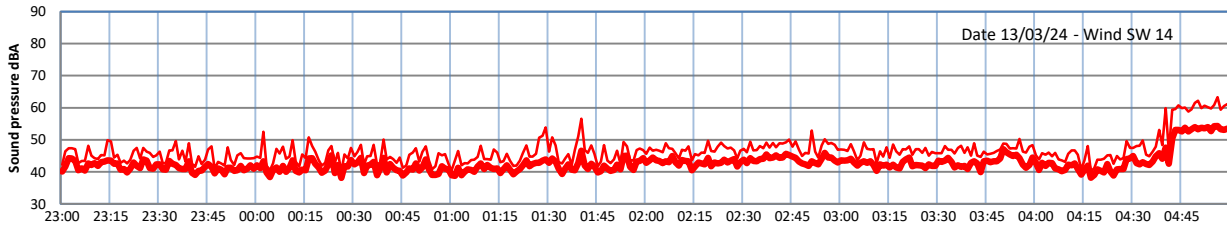

GRANGE ESTATE - NIGHTTIME LEVELS - WEEK NUMBER 11

Time

Legend: Lazenby (thick red), Laz max (thin red), Site (thick green), Site max (thin green)