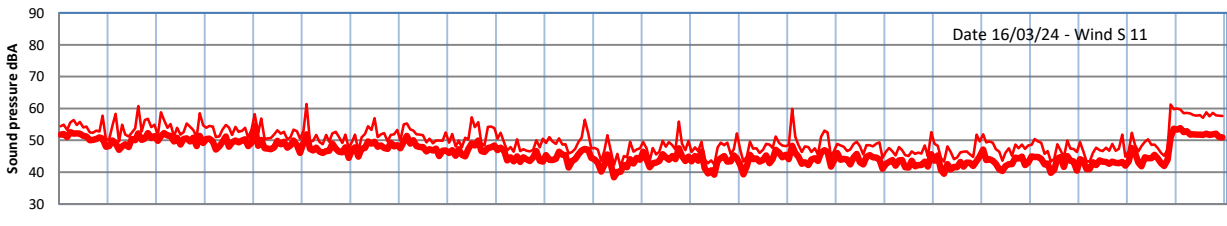

GRANGE ESTATE - NIGHTTIME LEVELS - WEEK NUMBER 11

Time

Legend: Lazenby (thick red), Laz max (thin red), Site (thick green), Site max (thin green)