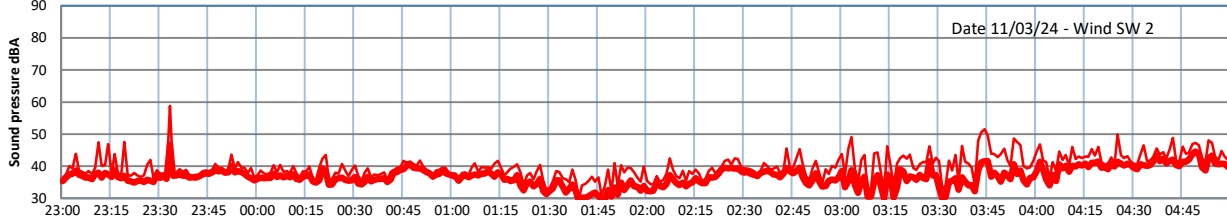

GRANGE ESTATE - NIGHTTIME LEVELS - WEEK NUMBER 11

Time

Legend: Lazenby (thick red), Laz max (thin red), Site (thick green), Site max (thin green)