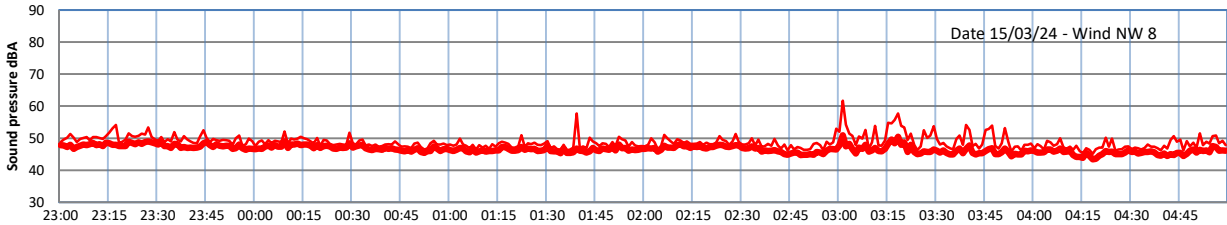

GRANGE ESTATE - NIGHTTIME LEVELS - WEEK NUMBER 11

Time

Legend: Lazenby (thick red), Laz max (thin red), Site (thick green), Site max (thin green)