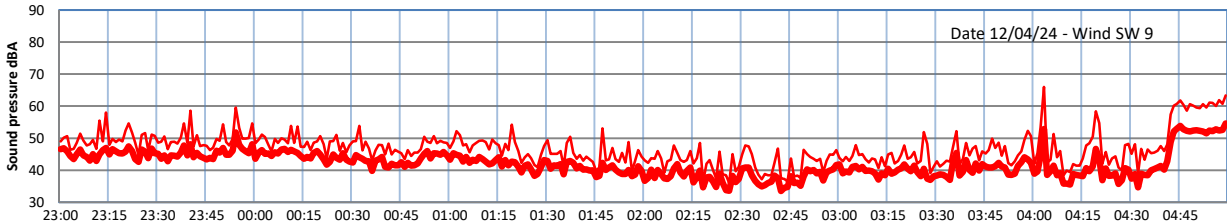

GRANGE ESTATE - NIGHTTIME LEVELS - WEEK NUMBER 15

Time
Lazenby Laz max Site Site max