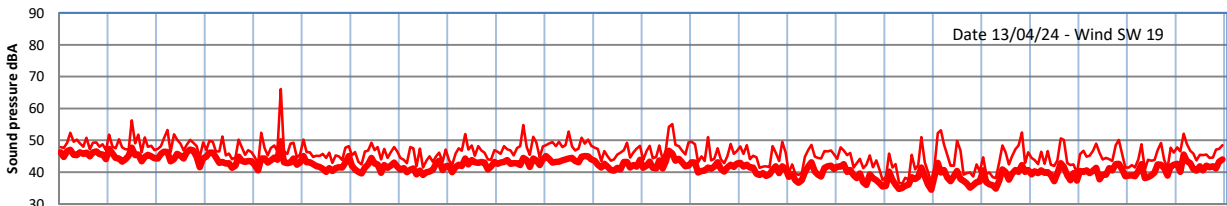

GRANGE ESTATE - NIGHTTIME LEVELS - WEEK NUMBER 15

Time
Lazenby Laz max Site Site max