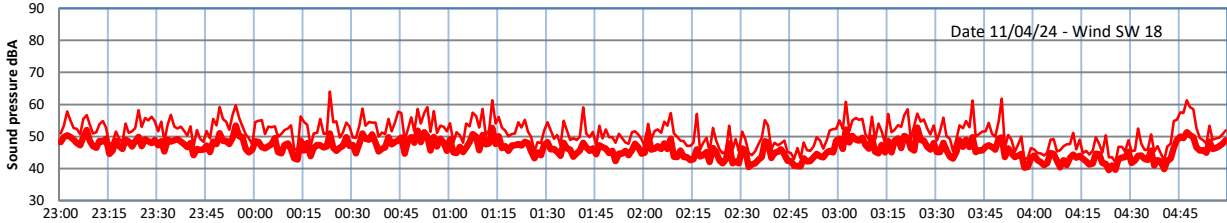

GRANGE ESTATE - NIGHTTIME LEVELS - WEEK NUMBER 15

Time
Lazenby Laz max Site Site max