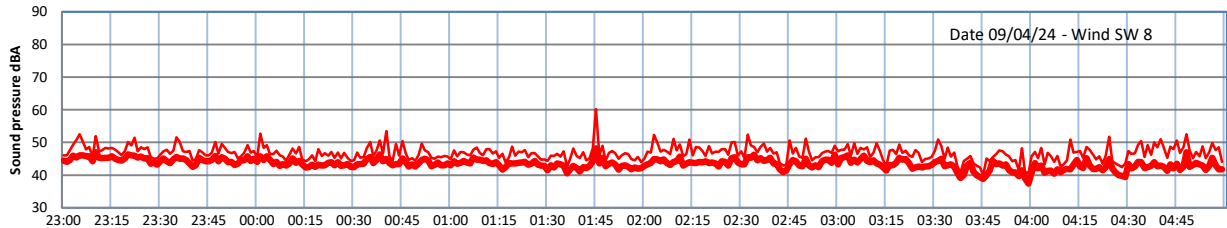

GRANGE ESTATE - NIGHTTIME LEVELS - WEEK NUMBER 15

Time
Lazenby Laz max Site Site max