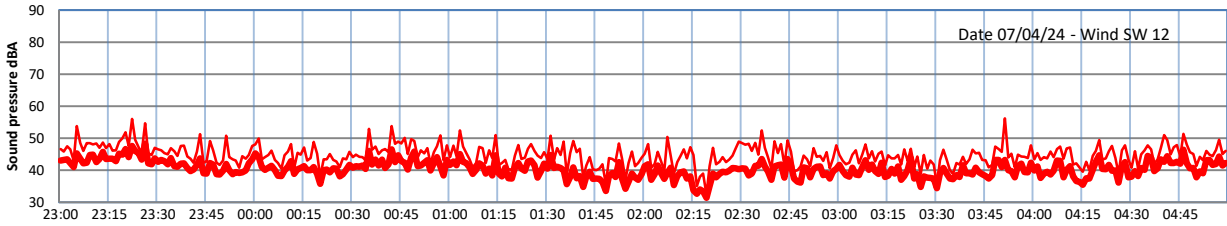

GRANGE ESTATE - NIGHTTIME LEVELS - WEEK NUMBER 15

Time
Lazenby Laz max Site Site max