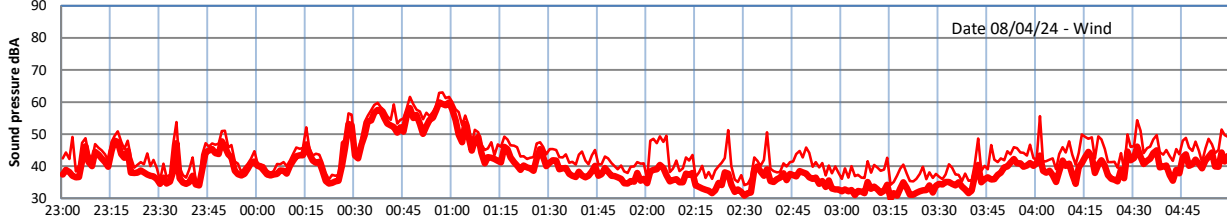

GRANGE ESTATE - NIGHTTIME LEVELS - WEEK NUMBER 15

Time
Lazenby Laz max Site Site max