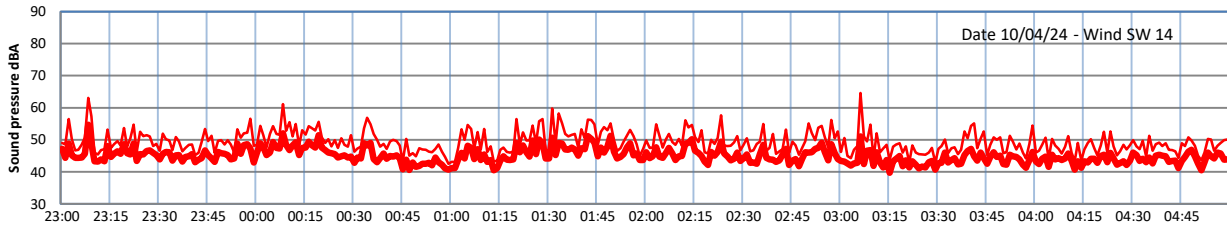

GRANGE ESTATE - NIGHTTIME LEVELS - WEEK NUMBER 15

Time
Lazenby Laz max Site Site max