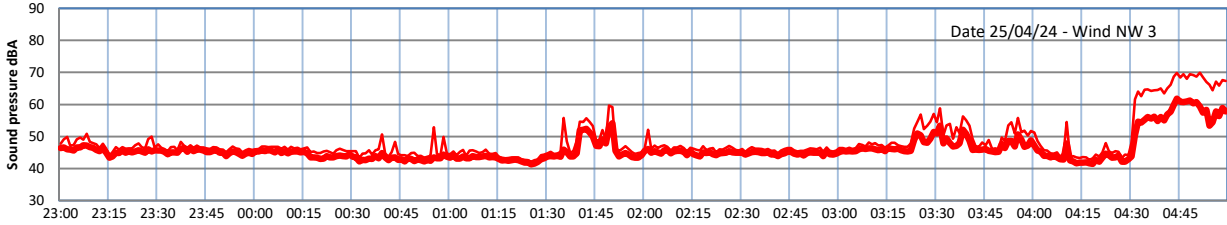

GRANGE ESTATE - NIGHTTIME LEVELS - WEEK NUMBER 17

Time
Lazenby Laz max Site Site max