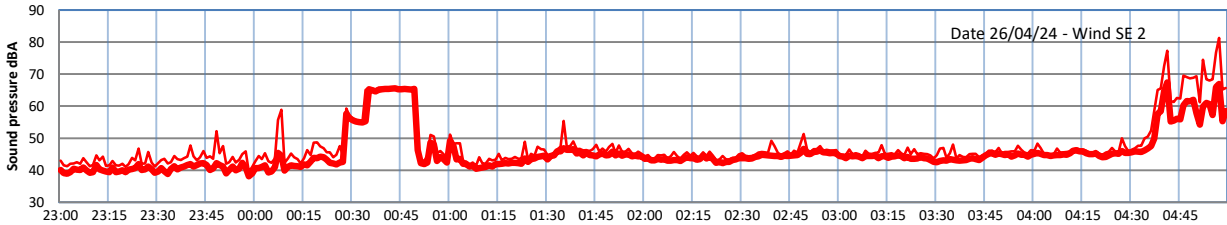

GRANGE ESTATE - NIGHTTIME LEVELS - WEEK NUMBER 17

Time
Lazenby Laz max Site Site max