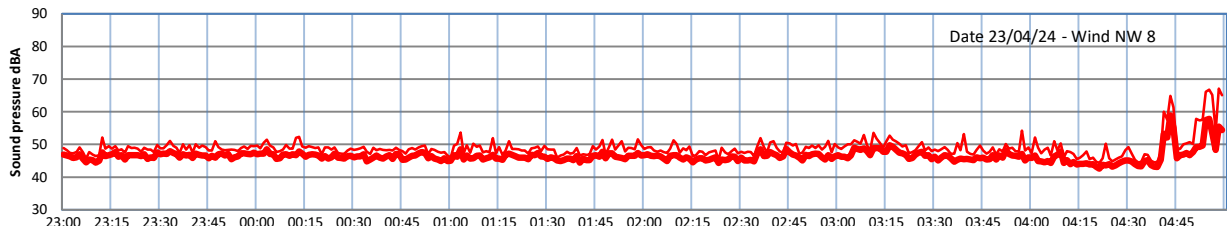

GRANGE ESTATE - NIGHTTIME LEVELS - WEEK NUMBER 17

Time
Lazenby Laz max Site Site max