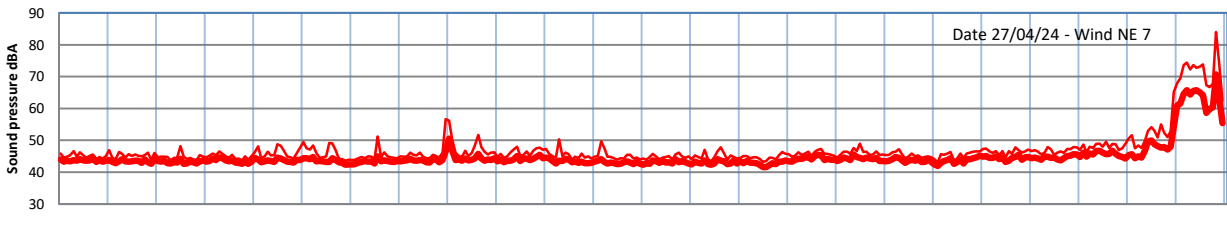

GRANGE ESTATE - NIGHTTIME LEVELS - WEEK NUMBER 17

Time
Lazenby Laz max Site Site max