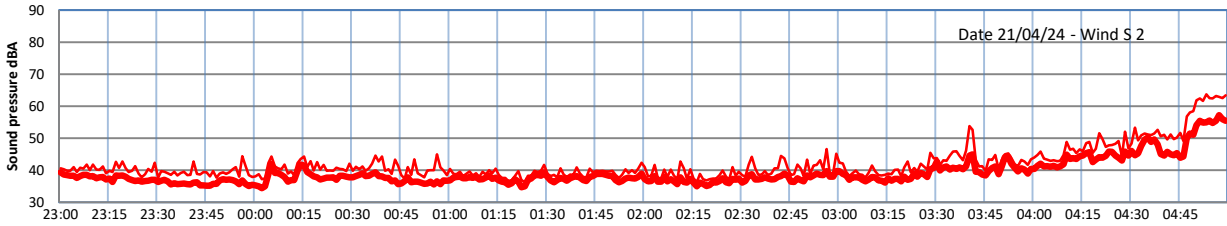

GRANGE ESTATE - NIGHTTIME LEVELS - WEEK NUMBER 17

Time
Lazenby Laz max Site Site max