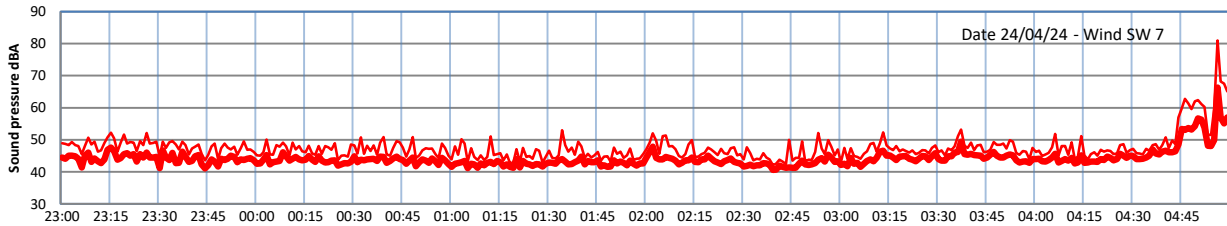

GRANGE ESTATE - NIGHTTIME LEVELS - WEEK NUMBER 17

Time
Lazenby Laz max Site Site max