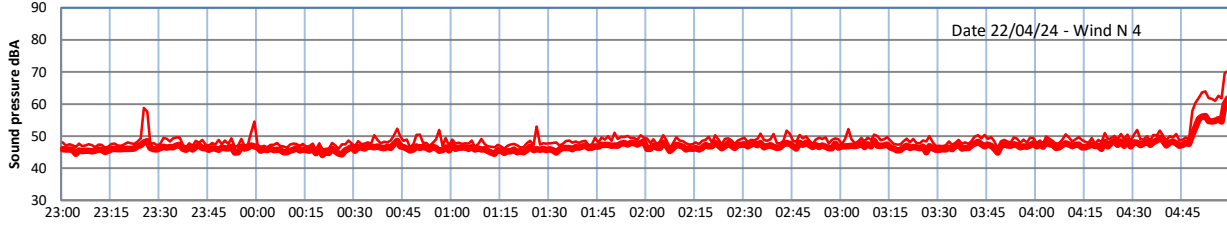

GRANGE ESTATE - NIGHTTIME LEVELS - WEEK NUMBER 17

Time
Lazenby Laz max Site Site max