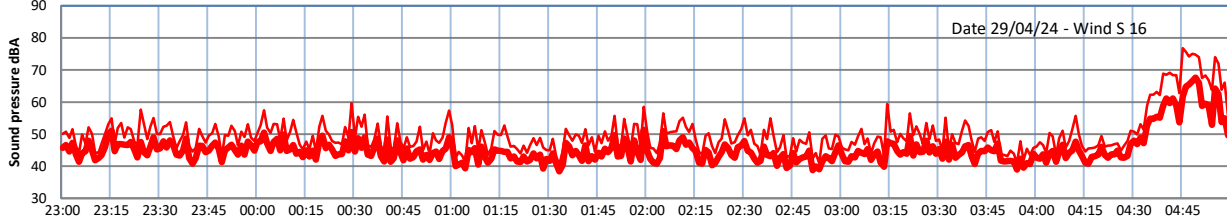

GRANGE ESTATE - NIGHTTIME LEVELS - WEEK NUMBER 18

Time
— Lazenby — Laz max — Site — Site max