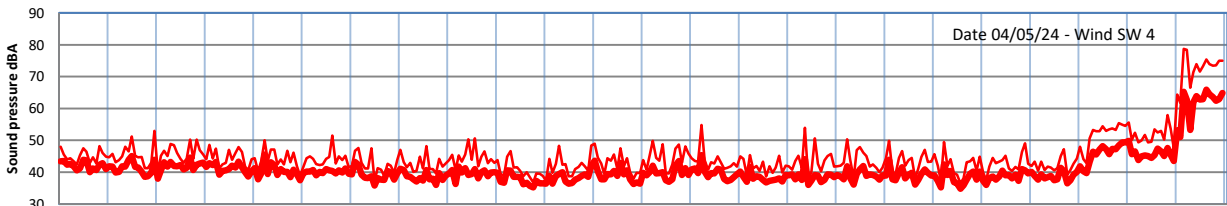

GRANGE ESTATE - NIGHTTIME LEVELS - WEEK NUMBER 18

Time
— Lazenby — Laz max — Site — Site max