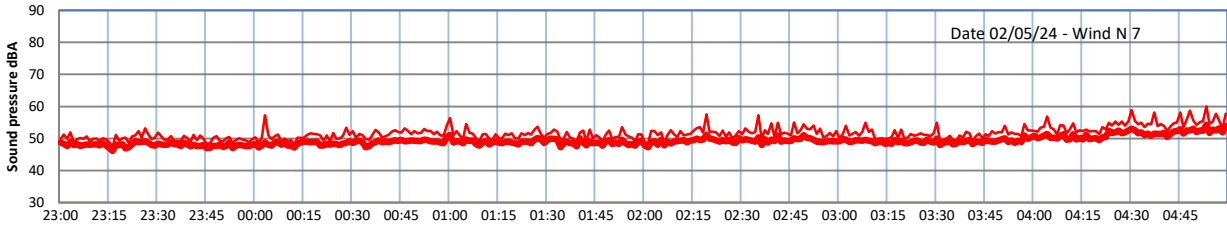

GRANGE ESTATE - NIGHTTIME LEVELS - WEEK NUMBER 18

Time
— Lazenby — Laz max — Site — Site max