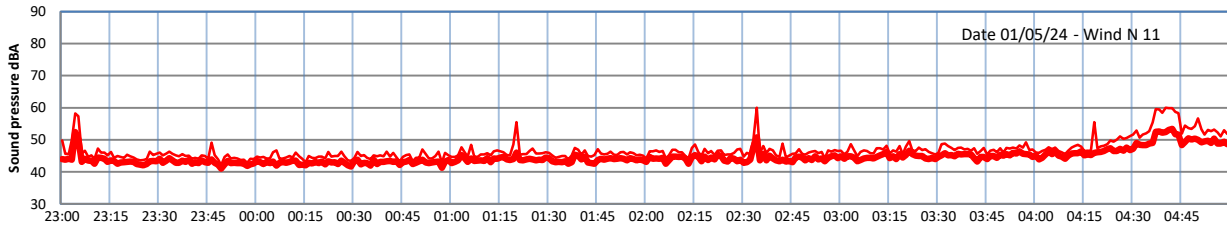

GRANGE ESTATE - NIGHTTIME LEVELS - WEEK NUMBER 18

Time
— Lazenby — Laz max — Site — Site max