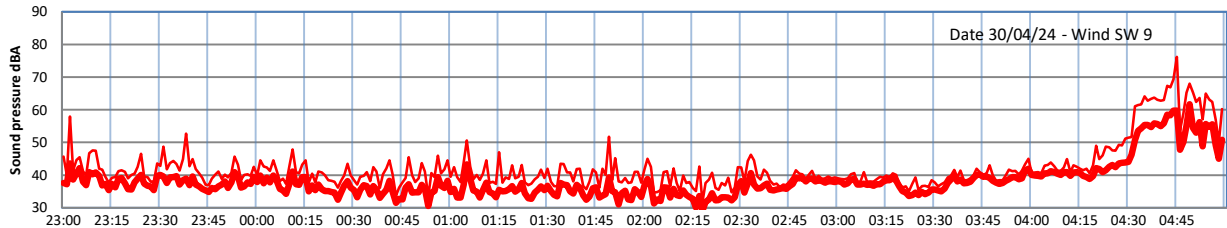

GRANGE ESTATE - NIGHTTIME LEVELS - WEEK NUMBER 18

Time
— Lazenby — Laz max — Site — Site max