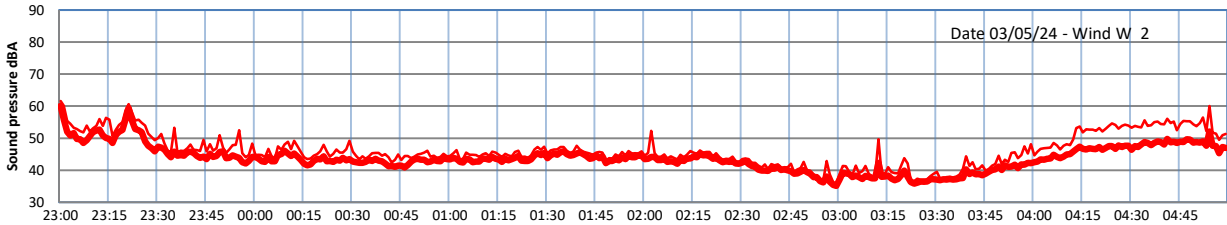

GRANGE ESTATE - NIGHTTIME LEVELS - WEEK NUMBER 18

Time
— Lazenby — Laz max — Site — Site max