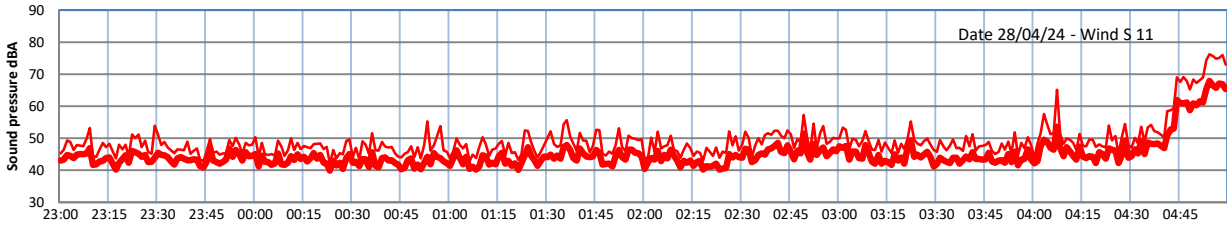

GRANGE ESTATE - NIGHTTIME LEVELS - WEEK NUMBER 18

Time
— Lazenby — Laz max — Site — Site max