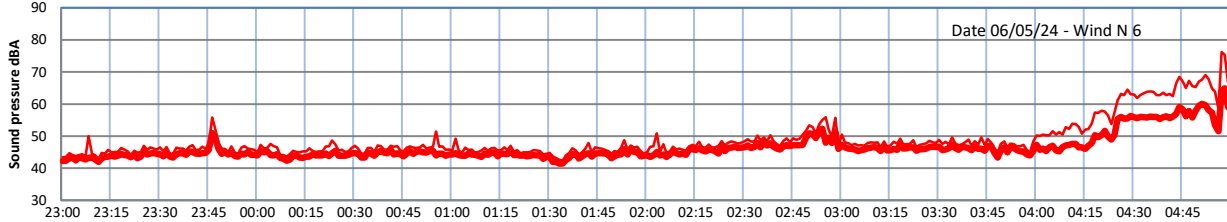

GRANGE ESTATE - NIGHTTIME LEVELS - WEEK NUMBER 19

Time
— Lazenby — Laz max — Site — Site max