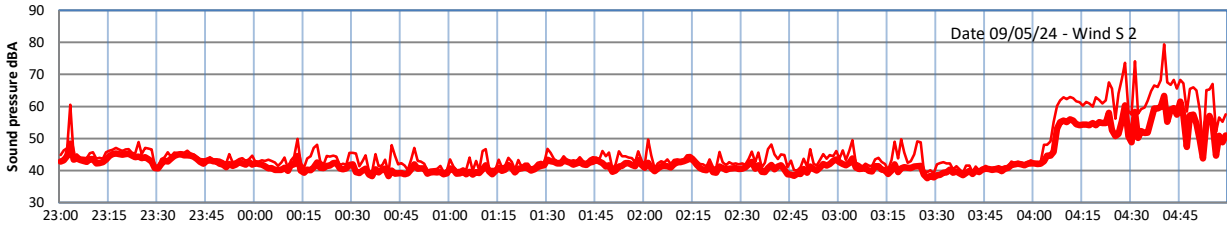

GRANGE ESTATE - NIGHTTIME LEVELS - WEEK NUMBER 19

Time
— Lazenby — Laz max — Site — Site max