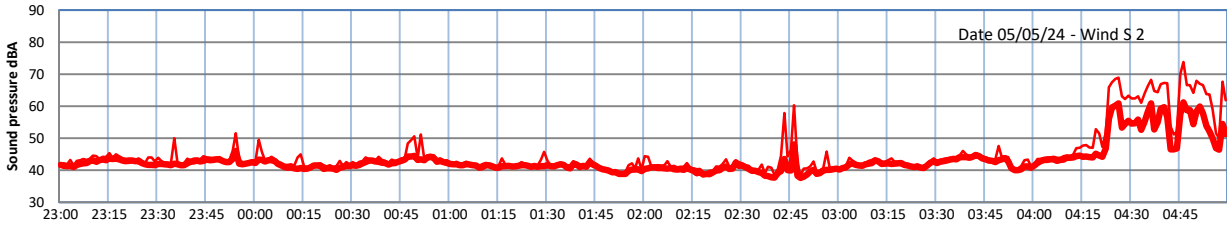

GRANGE ESTATE - NIGHTTIME LEVELS - WEEK NUMBER 19

Time
— Lazenby — Laz max — Site — Site max