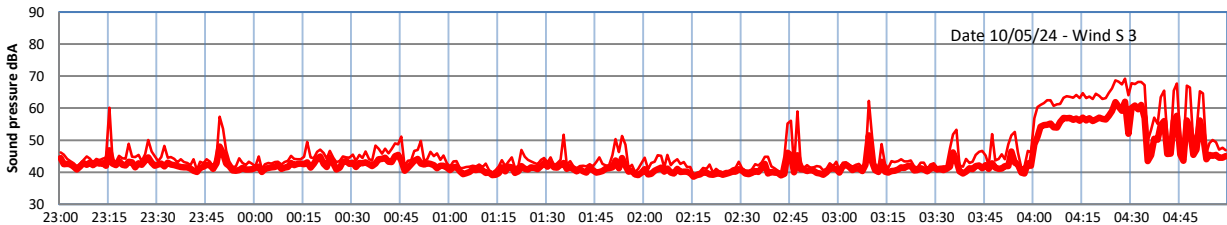

GRANGE ESTATE - NIGHTTIME LEVELS - WEEK NUMBER 19

Time
— Lazenby — Laz max — Site — Site max