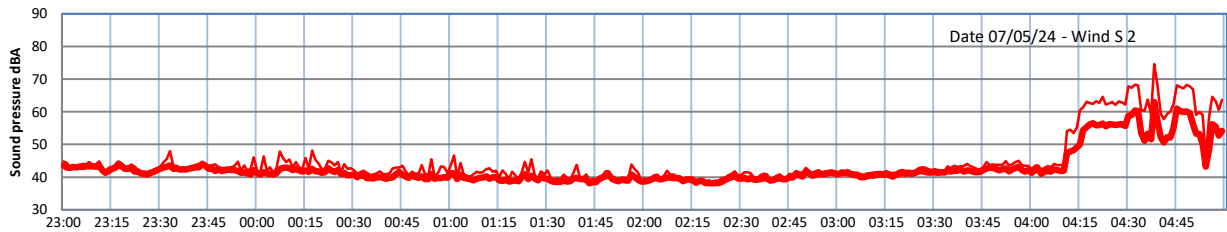

GRANGE ESTATE - NIGHTTIME LEVELS - WEEK NUMBER 19

Time
— Lazenby — Laz max — Site — Site max