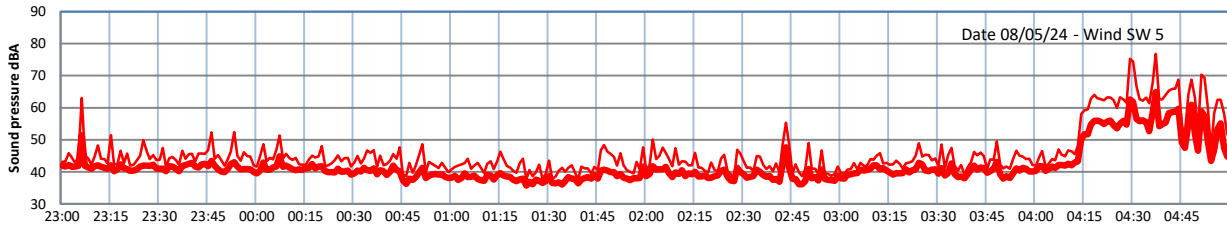

GRANGE ESTATE - NIGHTTIME LEVELS - WEEK NUMBER 19

Time
— Lazenby — Laz max — Site — Site max