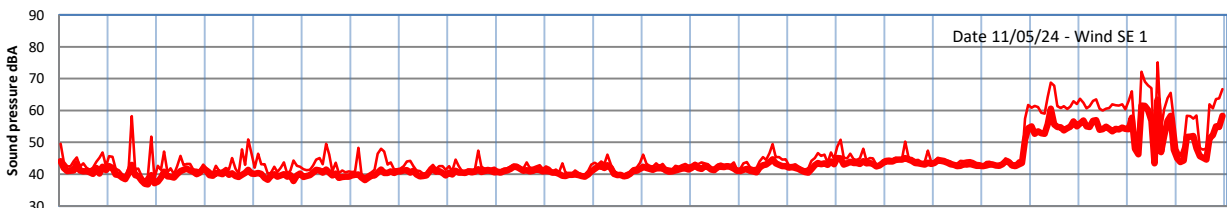

GRANGE ESTATE - NIGHTTIME LEVELS - WEEK NUMBER 19

Time
— Lazenby — Laz max — Site — Site max