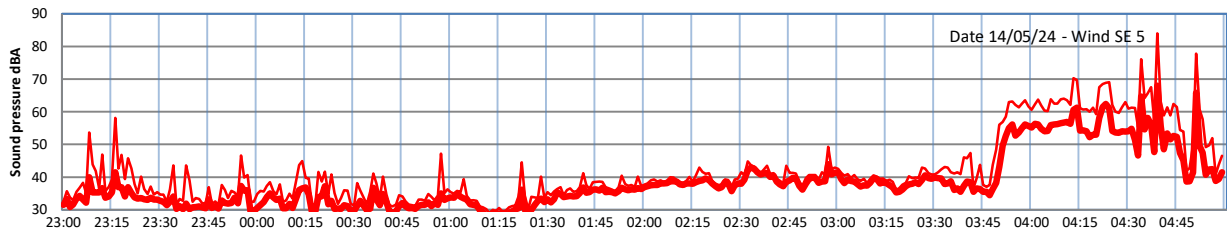

GRANGE ESTATE - NIGHTTIME LEVELS - WEEK NUMBER 20

Time  
— Lazenby    — Laz max    — Site    — Site max