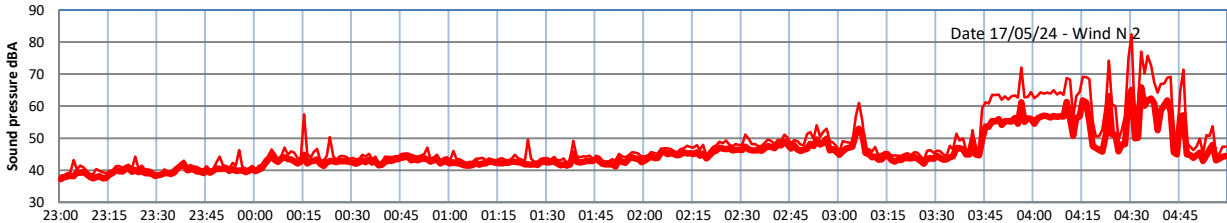

GRANGE ESTATE - NIGHTTIME LEVELS - WEEK NUMBER 20

Time  
— Lazenby    — Laz max    — Site    — Site max