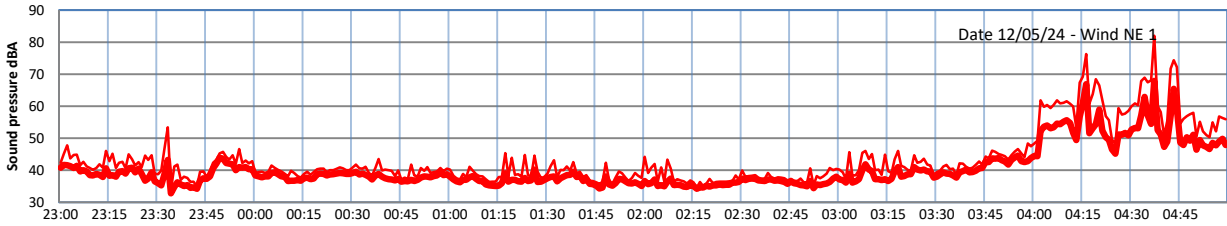

GRANGE ESTATE - NIGHTTIME LEVELS - WEEK NUMBER 20

Time  
— Lazenby    — Laz max    — Site    — Site max