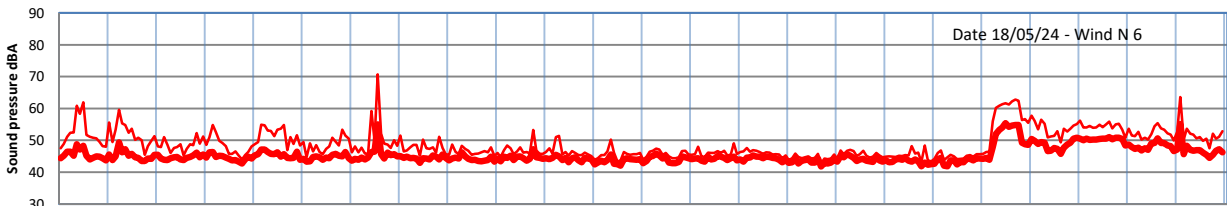

GRANGE ESTATE - NIGHTTIME LEVELS - WEEK NUMBER 20

Time  
— Lazenby    — Laz max    — Site    — Site max