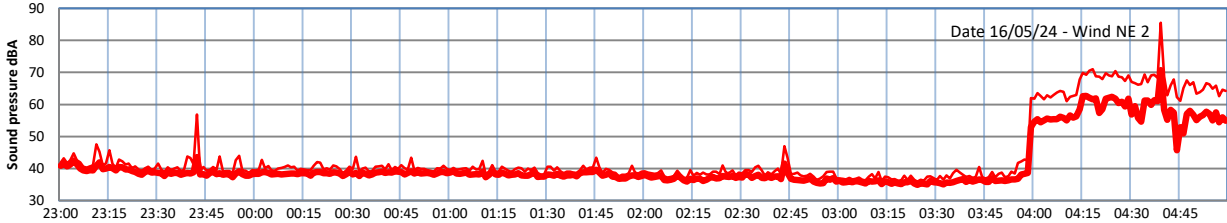

GRANGE ESTATE - NIGHTTIME LEVELS - WEEK NUMBER 20

Time  
— Lazenby    — Laz max    — Site    — Site max