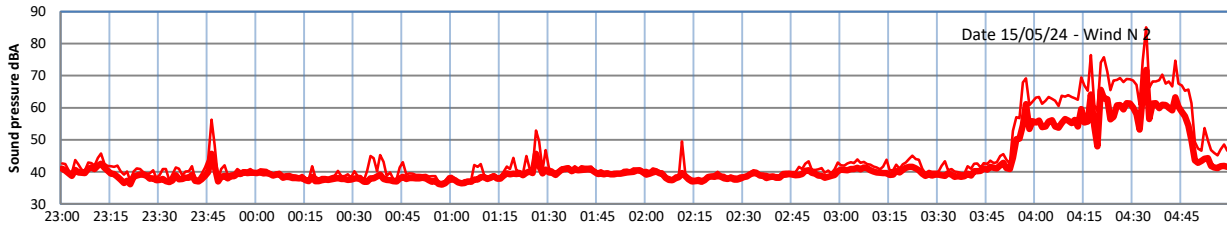

GRANGE ESTATE - NIGHTTIME LEVELS - WEEK NUMBER 20

Time  
— Lazenby    — Laz max    — Site    — Site max