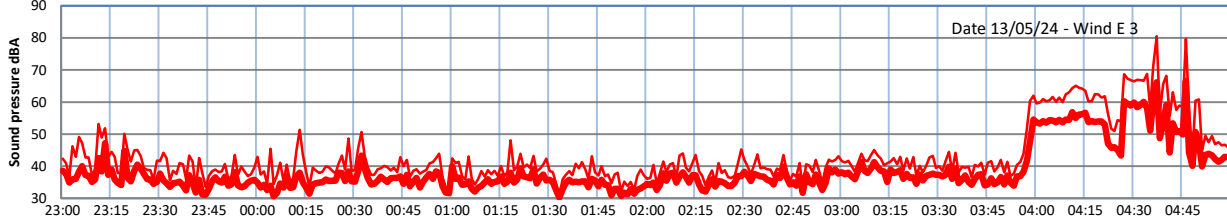

GRANGE ESTATE - NIGHTTIME LEVELS - WEEK NUMBER 20

Time  
— Lazenby    — Laz max    — Site    — Site max