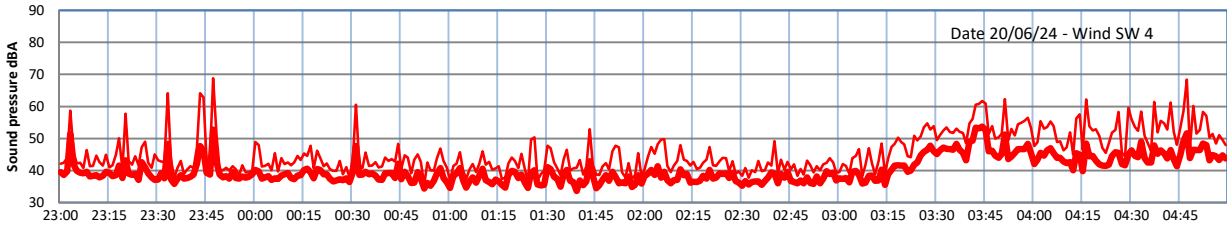

GRANGE ESTATE - NIGHTTIME LEVELS - WEEK NUMBER 25

Time

— Lazenby — Laz max — Site — Site max