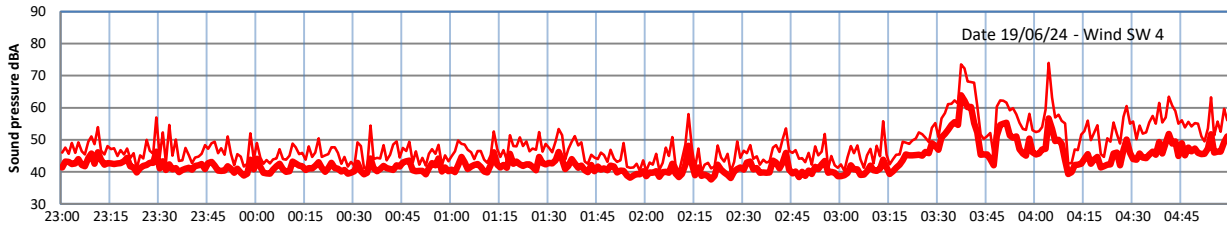

GRANGE ESTATE - NIGHTTIME LEVELS - WEEK NUMBER 25

Time

— Lazenby — Laz max — Site — Site max