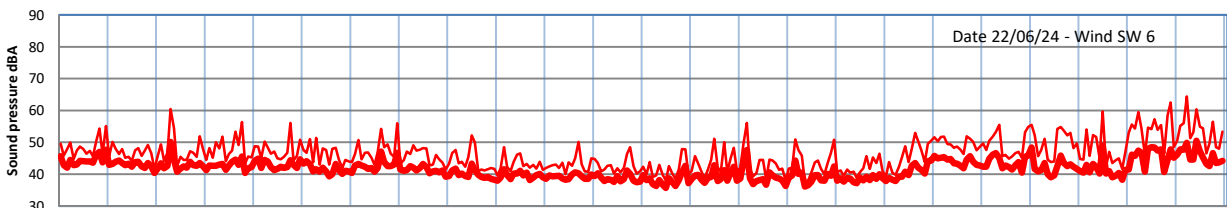

GRANGE ESTATE - NIGHTTIME LEVELS - WEEK NUMBER 25

Time

— Lazenby — Laz max — Site — Site max