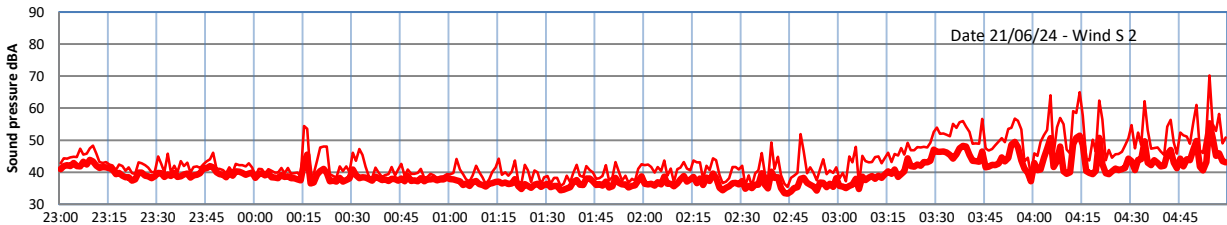

GRANGE ESTATE - NIGHTTIME LEVELS - WEEK NUMBER 25

Time

— Lazenby — Laz max — Site — Site max