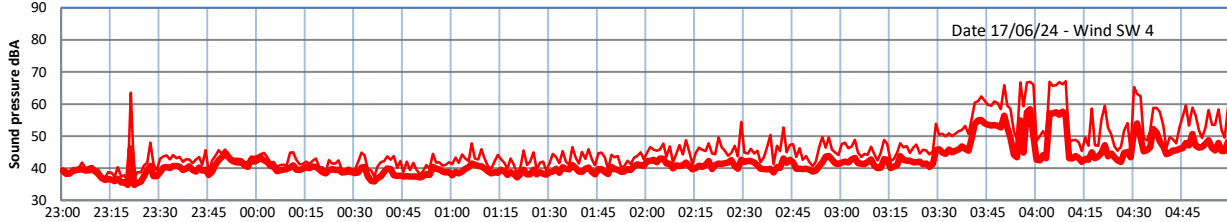

GRANGE ESTATE - NIGHTTIME LEVELS - WEEK NUMBER 25

Time

— Lazenby — Laz max — Site — Site max