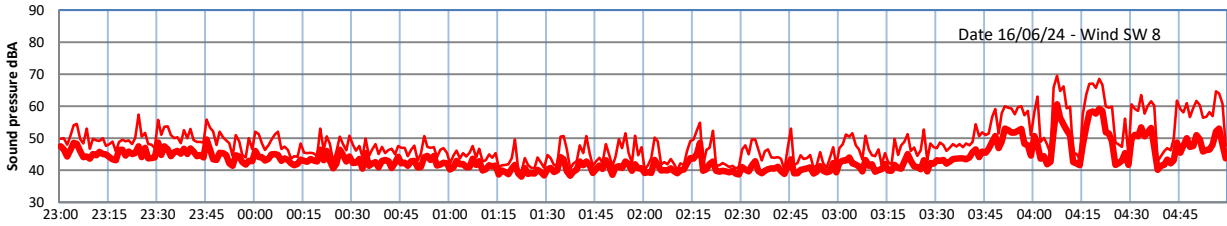

GRANGE ESTATE - NIGHTTIME LEVELS - WEEK NUMBER 25

Time

— Lazenby — Laz max — Site — Site max