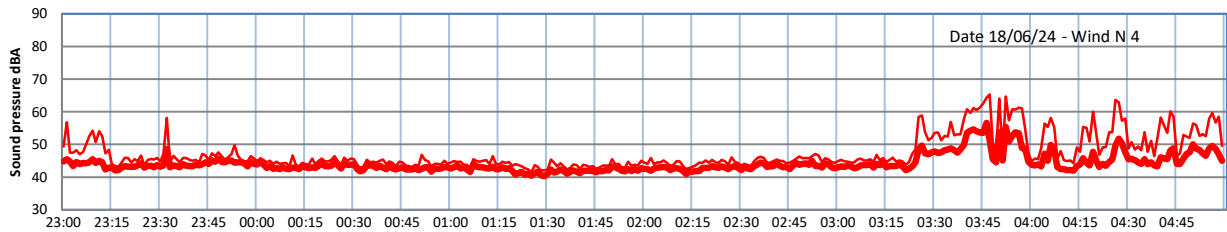

GRANGE ESTATE - NIGHTTIME LEVELS - WEEK NUMBER 25

Time

— Lazenby — Laz max — Site — Site max