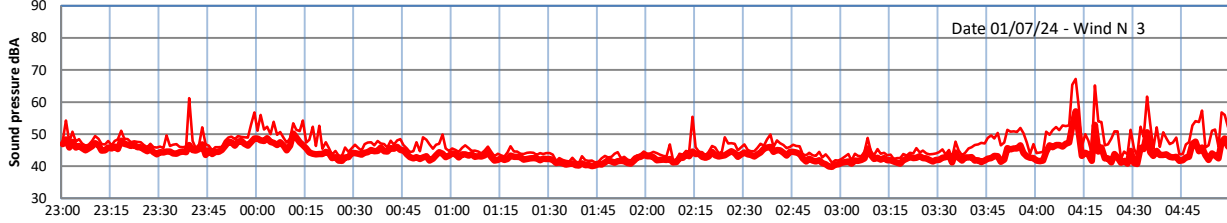

GRANGE ESTATE - NIGHTTIME LEVELS - WEEK NUMBER 27

Time
Lazenby Laz max Site Site max