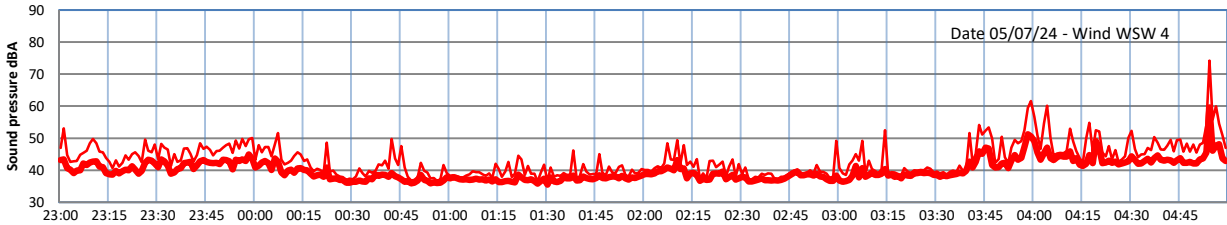

GRANGE ESTATE - NIGHTTIME LEVELS - WEEK NUMBER 27

Time
Lazenby Laz max Site Site max