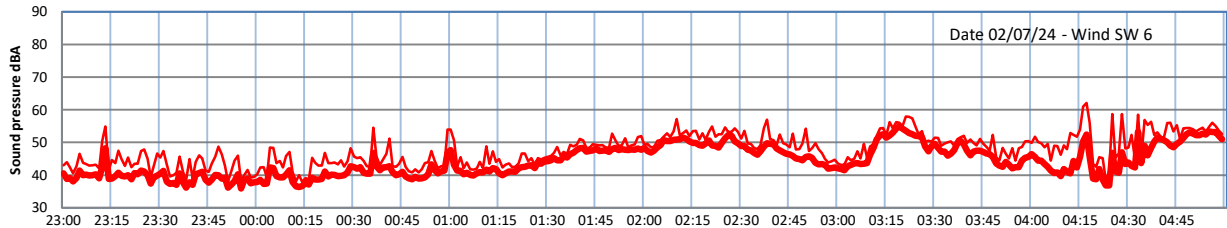

GRANGE ESTATE - NIGHTTIME LEVELS - WEEK NUMBER 27

Time
Lazenby Laz max Site Site max