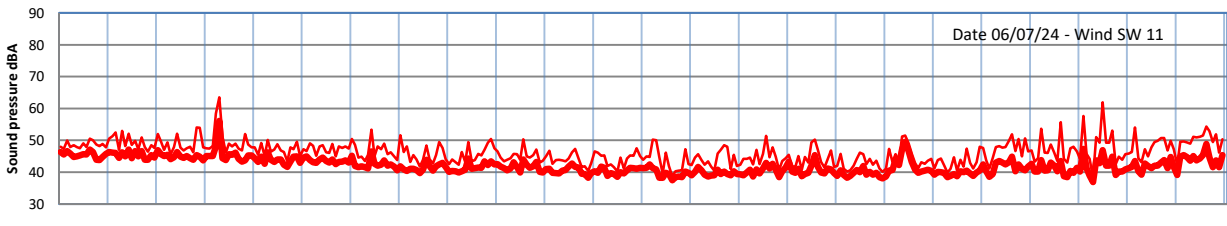

GRANGE ESTATE - NIGHTTIME LEVELS - WEEK NUMBER 27

Time
Lazenby Laz max Site Site max