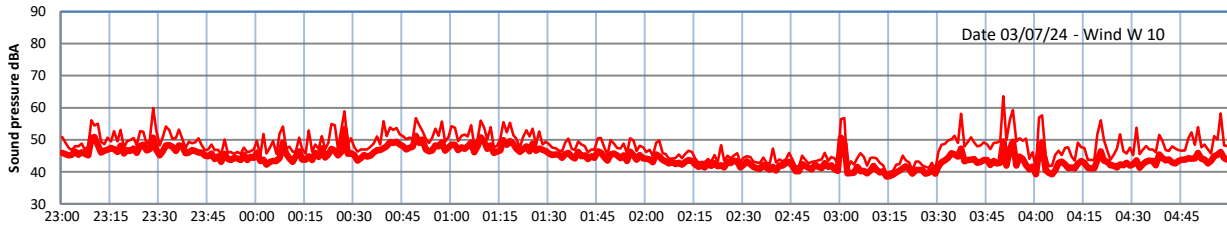

GRANGE ESTATE - NIGHTTIME LEVELS - WEEK NUMBER 27

Time
Lazenby Laz max Site Site max