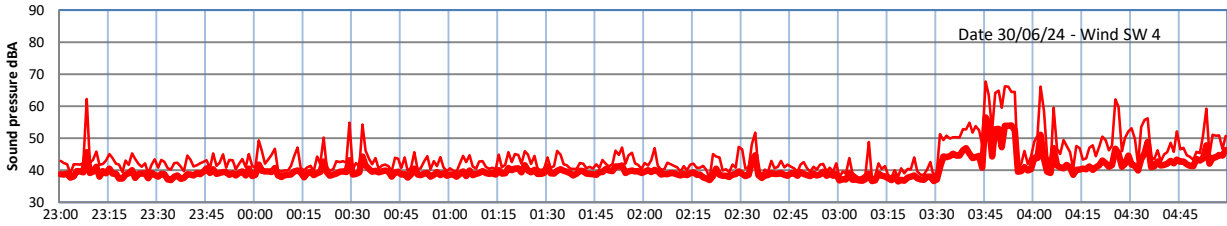

GRANGE ESTATE - NIGHTTIME LEVELS - WEEK NUMBER 27

Time
Lazenby Laz max Site Site max