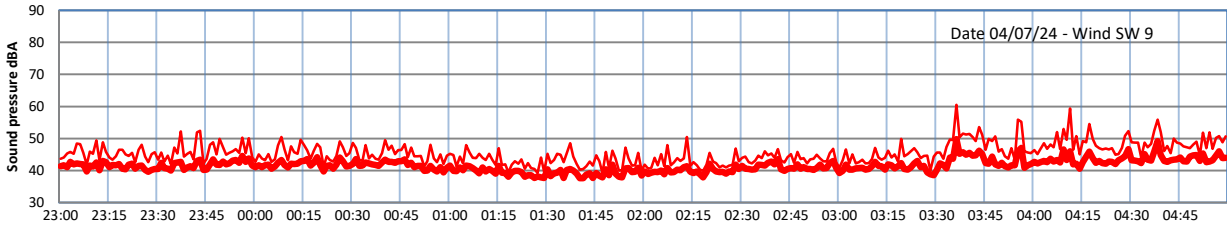

GRANGE ESTATE - NIGHTTIME LEVELS - WEEK NUMBER 27

Time
Lazenby Laz max Site Site max