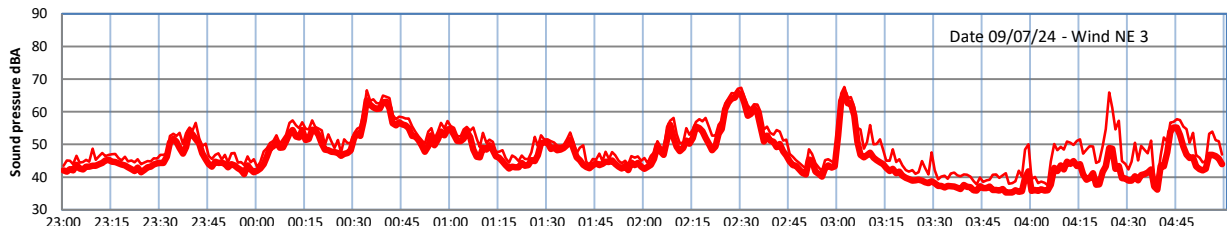

GRANGE ESTATE - NIGHTTIME LEVELS - WEEK NUMBER 28

Time
Lazenby Laz max Site Site max