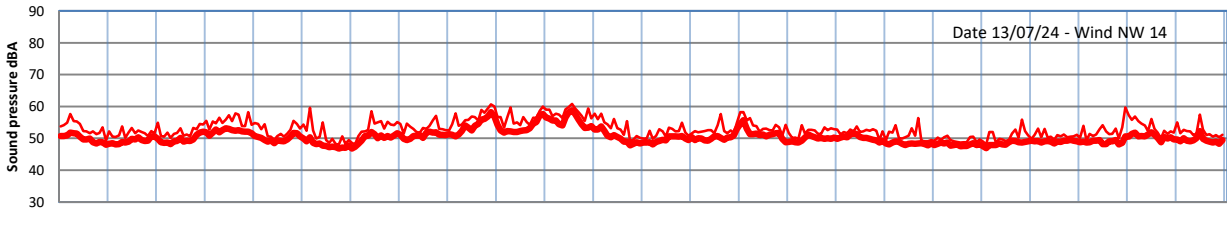

GRANGE ESTATE - NIGHTTIME LEVELS - WEEK NUMBER 28

Time
Lazenby Laz max Site Site max