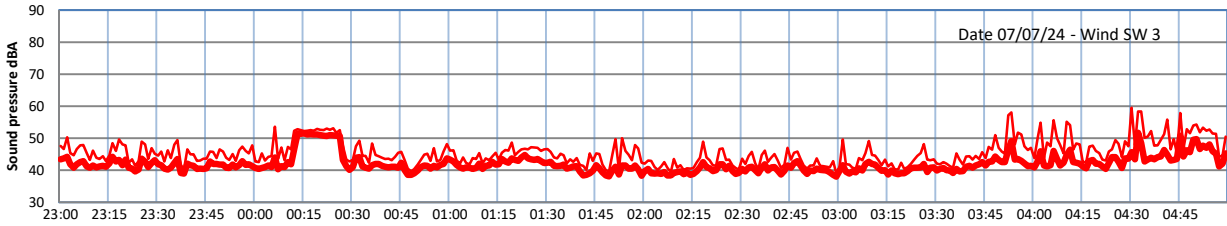

GRANGE ESTATE - NIGHTTIME LEVELS - WEEK NUMBER 28

Time
Lazenby Laz max Site Site max