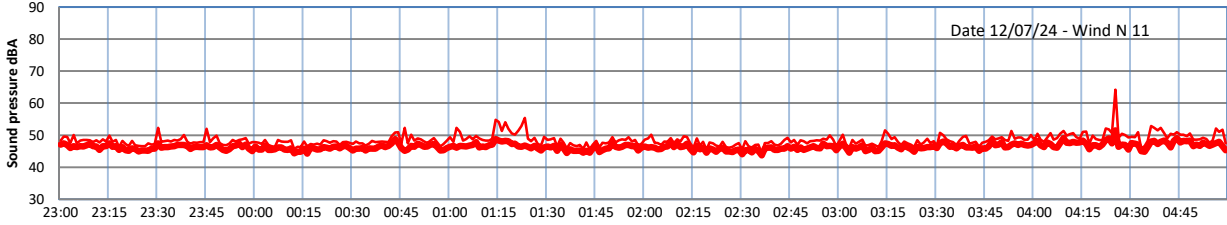

GRANGE ESTATE - NIGHTTIME LEVELS - WEEK NUMBER 28

Time
Lazenby Laz max Site Site max