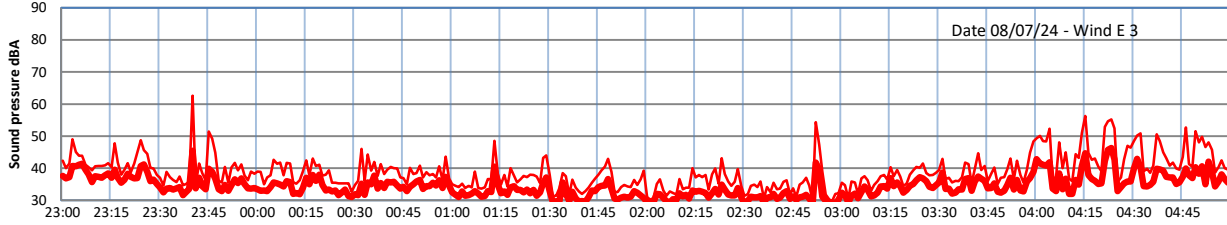

GRANGE ESTATE - NIGHTTIME LEVELS - WEEK NUMBER 28

Time
Lazenby Laz max Site Site max