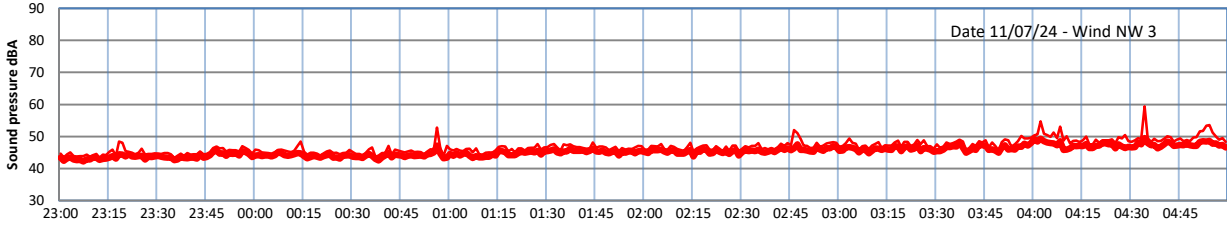

GRANGE ESTATE - NIGHTTIME LEVELS - WEEK NUMBER 28

Time
Lazenby Laz max Site Site max