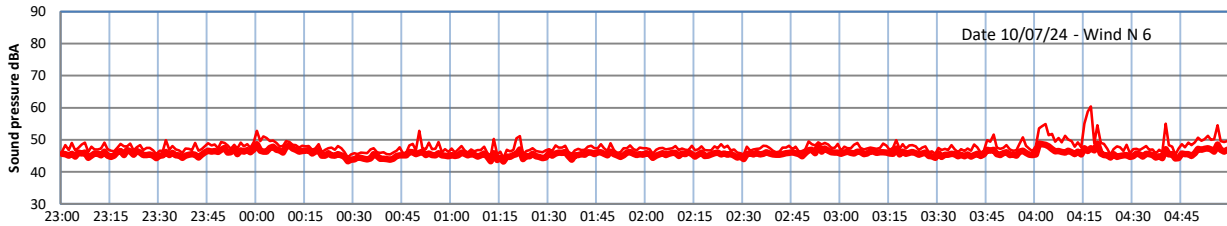

GRANGE ESTATE - NIGHTTIME LEVELS - WEEK NUMBER 28

Time
Lazenby Laz max Site Site max