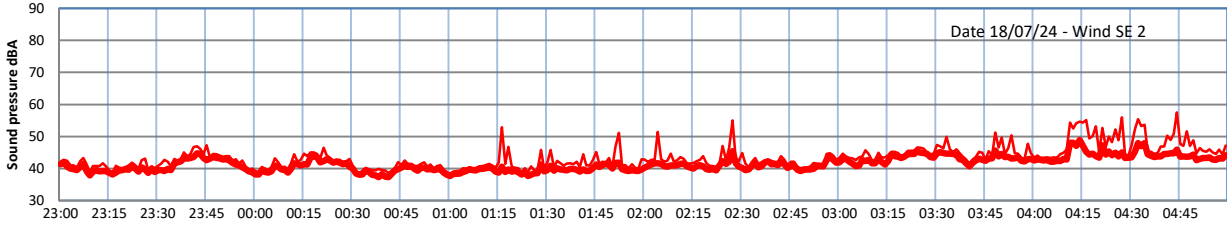

GRANGE ESTATE - NIGHTTIME LEVELS - WEEK NUMBER 29

Time
Lazenby Laz max Site Site max