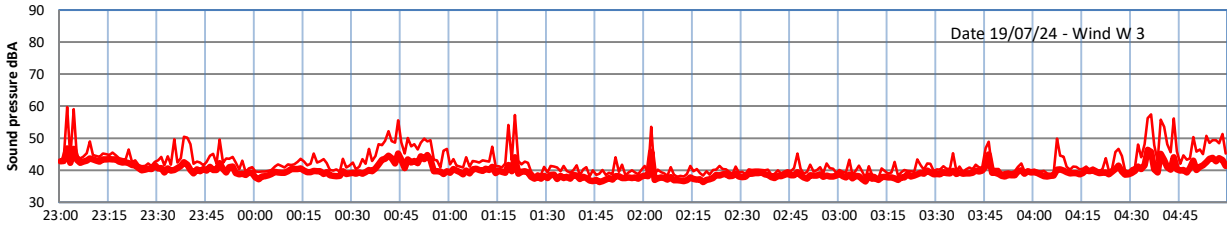

GRANGE ESTATE - NIGHTTIME LEVELS - WEEK NUMBER 29

Time
Lazenby Laz max Site Site max