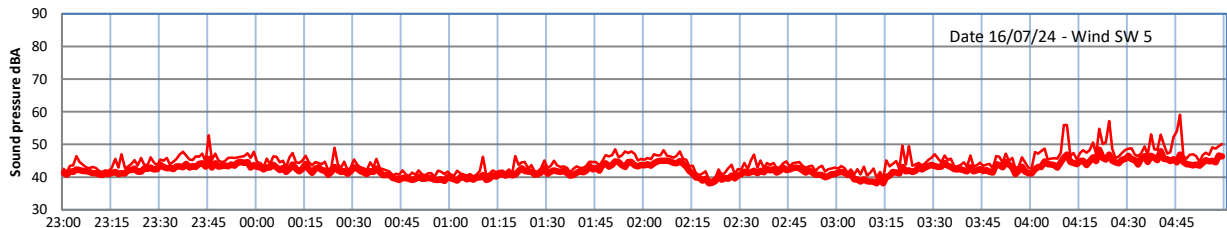

GRANGE ESTATE - NIGHTTIME LEVELS - WEEK NUMBER 29

Time
Lazenby Laz max Site Site max