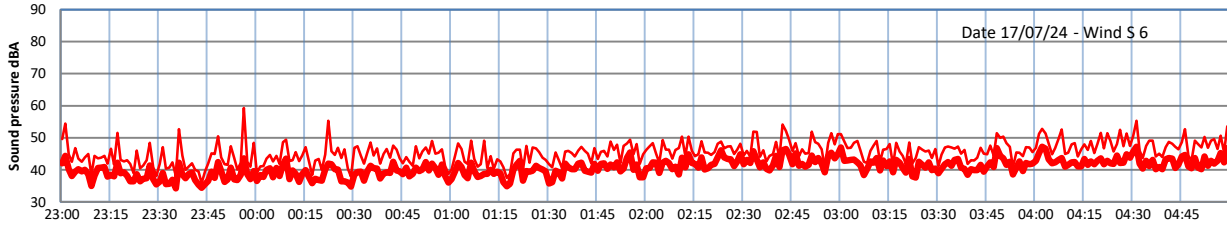

GRANGE ESTATE - NIGHTTIME LEVELS - WEEK NUMBER 29

Time
Lazenby Laz max Site Site max