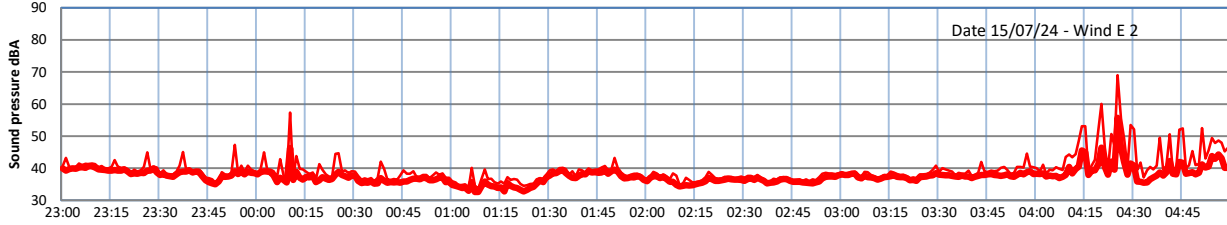

GRANGE ESTATE - NIGHTTIME LEVELS - WEEK NUMBER 29

Time
Lazenby Laz max Site Site max