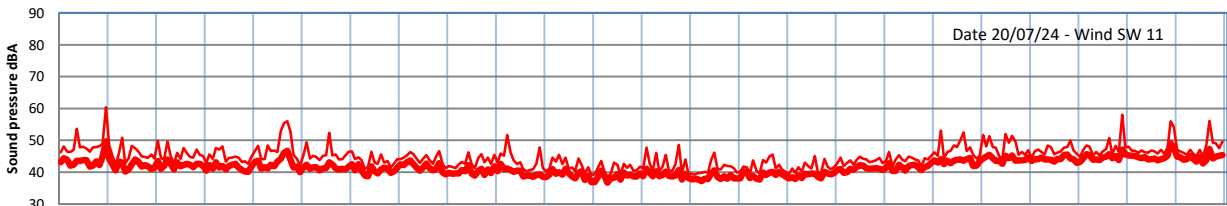

GRANGE ESTATE - NIGHTTIME LEVELS - WEEK NUMBER 29

Time
Lazenby Laz max Site Site max