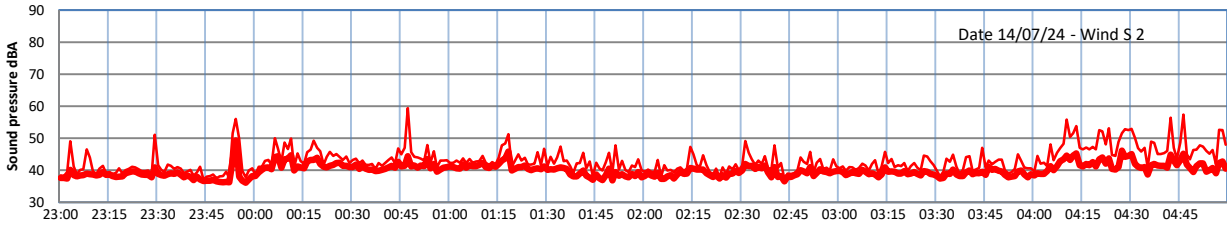

GRANGE ESTATE - NIGHTTIME LEVELS - WEEK NUMBER 29

Time
Lazenby Laz max Site Site max