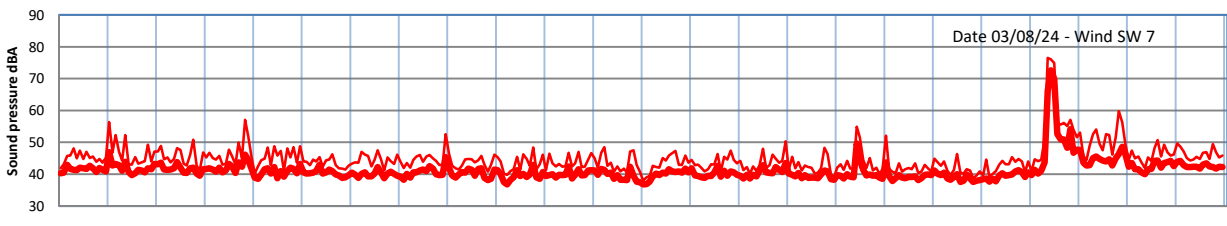

GRANGE ESTATE - NIGHTTIME LEVELS - WEEK NUMBER 31

Time
— Lazenby — Laz max — Site — Site max