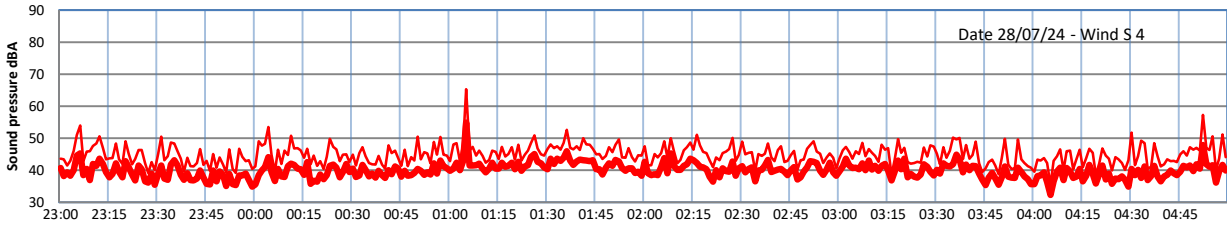

GRANGE ESTATE - NIGHTTIME LEVELS - WEEK NUMBER 31

Time
— Lazenby — Laz max — Site — Site max