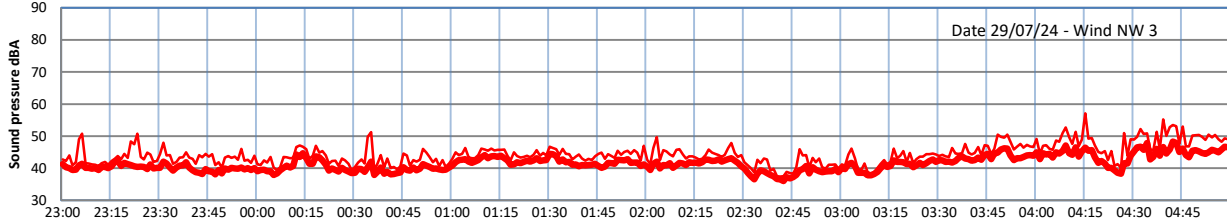

GRANGE ESTATE - NIGHTTIME LEVELS - WEEK NUMBER 31

Time
— Lazenby — Laz max — Site — Site max