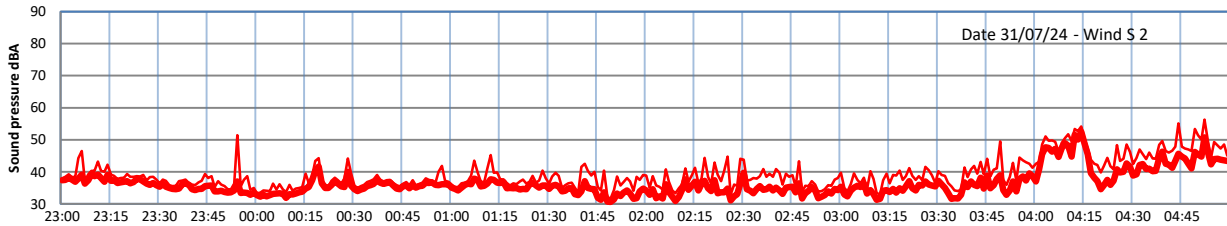

GRANGE ESTATE - NIGHTTIME LEVELS - WEEK NUMBER 31

Time
— Lazenby — Laz max — Site — Site max