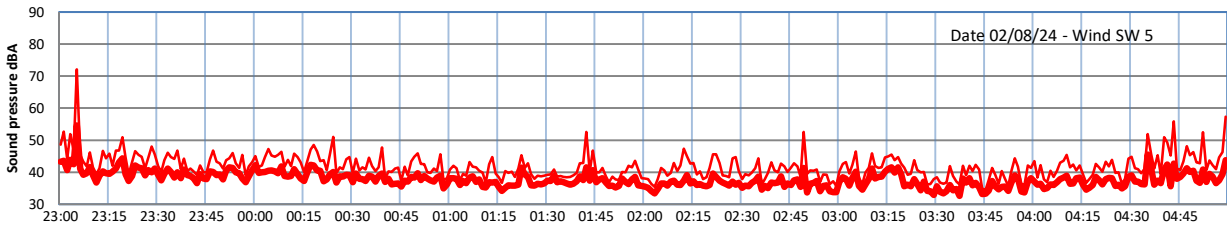

GRANGE ESTATE - NIGHTTIME LEVELS - WEEK NUMBER 31

Time
— Lazenby — Laz max — Site — Site max