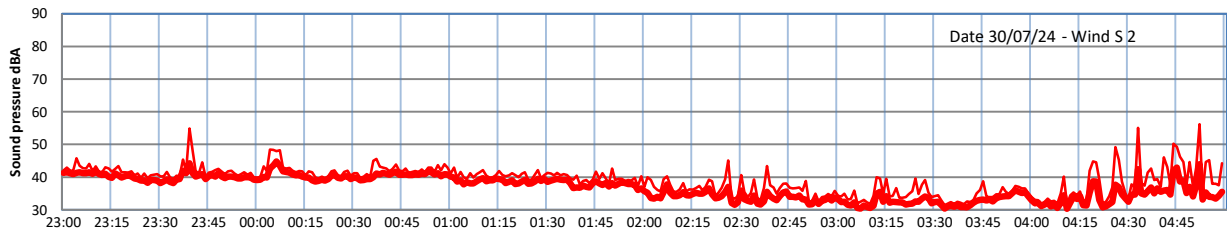

GRANGE ESTATE - NIGHTTIME LEVELS - WEEK NUMBER 31

Time
— Lazenby — Laz max — Site — Site max