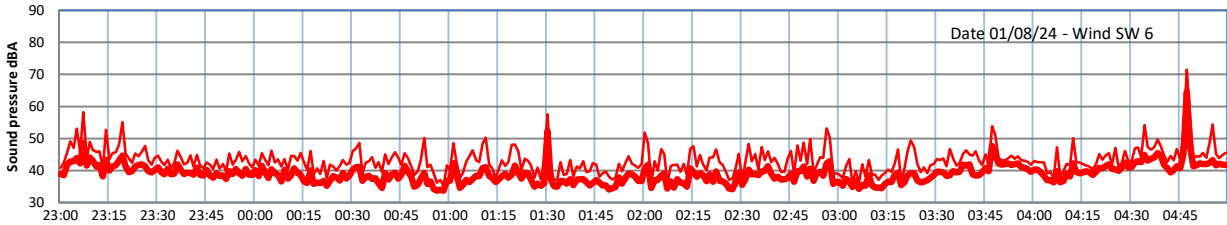

GRANGE ESTATE - NIGHTTIME LEVELS - WEEK NUMBER 31

Time
— Lazenby — Laz max — Site — Site max