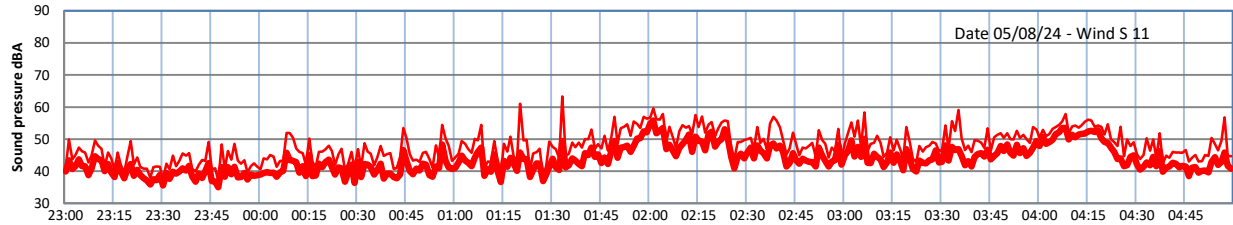

# GRANGE ESTATE - NIGHTTIME LEVELS - WEEK NUMBER 32

Time  
Lazenby Laz max Site Site max