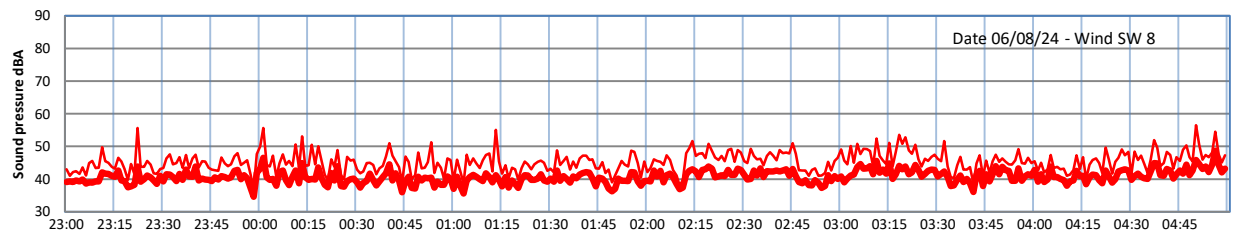

# GRANGE ESTATE - NIGHTTIME LEVELS - WEEK NUMBER 32

Time  
Lazenby Laz max Site Site max