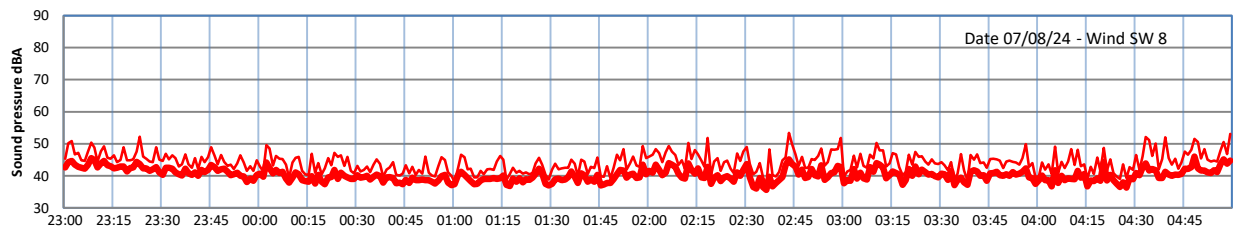

# GRANGE ESTATE - NIGHTTIME LEVELS - WEEK NUMBER 32

Time  
Lazenby Laz max Site Site max