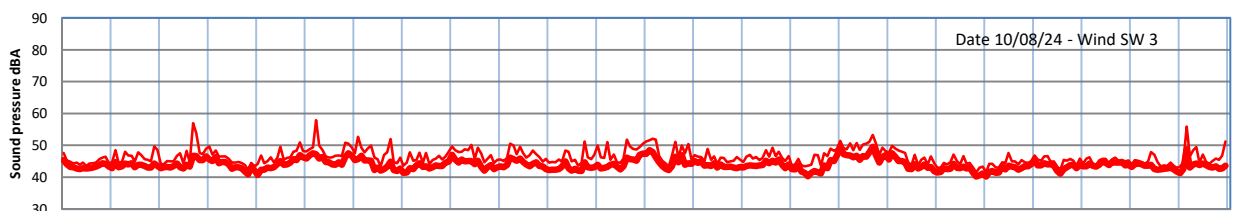

# GRANGE ESTATE - NIGHTTIME LEVELS - WEEK NUMBER 32

Time  
Lazenby Laz max Site Site max