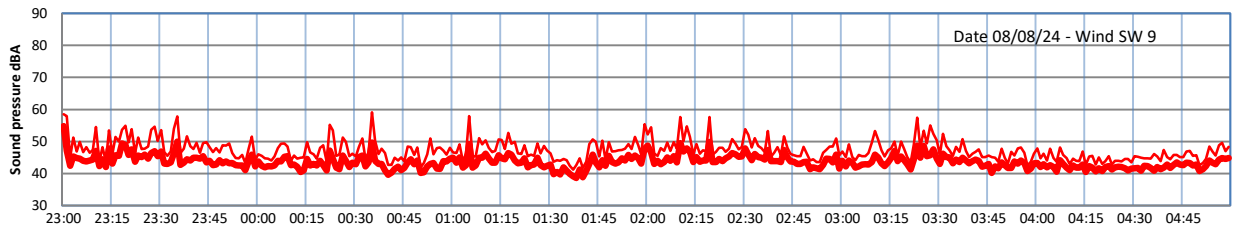

# GRANGE ESTATE - NIGHTTIME LEVELS - WEEK NUMBER 32

Time  
Lazenby Laz max Site Site max