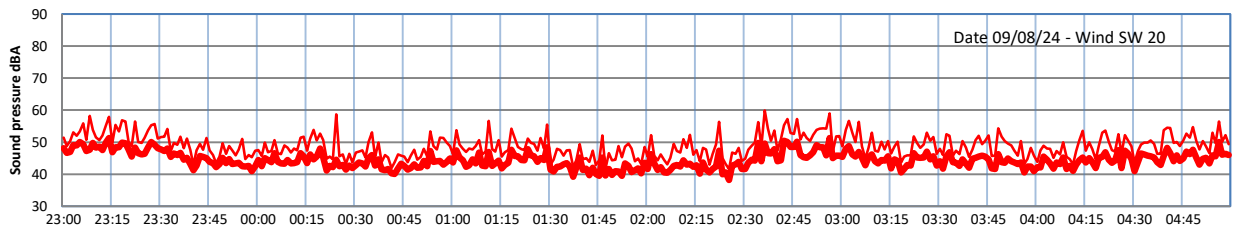

# GRANGE ESTATE - NIGHTTIME LEVELS - WEEK NUMBER 32

Time  
Lazenby Laz max Site Site max