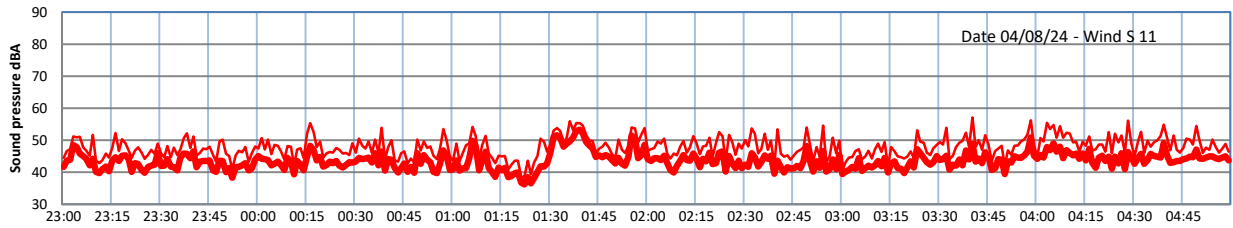

# GRANGE ESTATE - NIGHTTIME LEVELS - WEEK NUMBER 32

Time  
Lazenby Laz max Site Site max