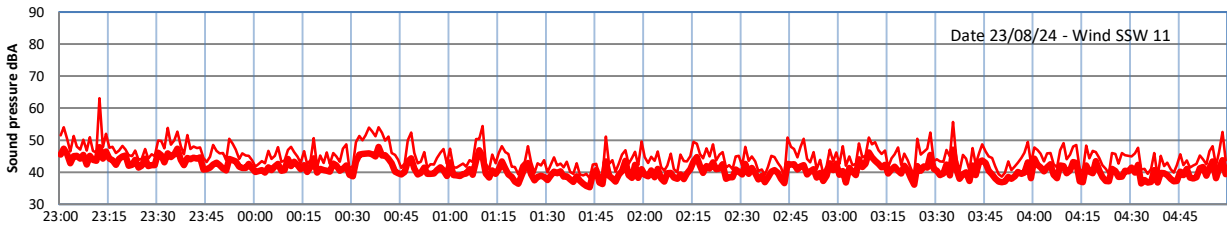

GRANGE ESTATE - NIGHTTIME LEVELS - WEEK NUMBER 34

Time
— Lazenby — Laz max — Site — Site max