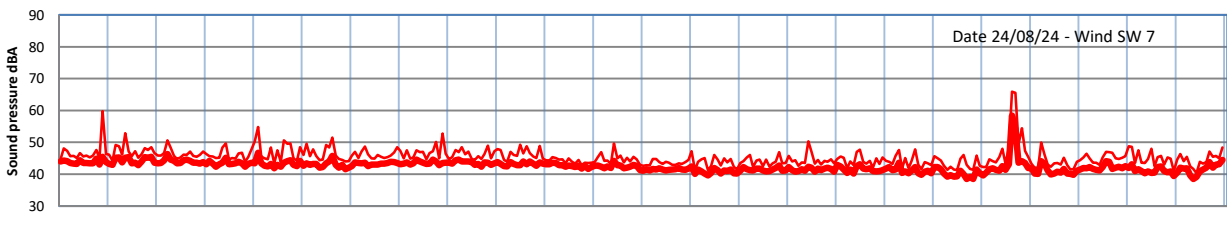

GRANGE ESTATE - NIGHTTIME LEVELS - WEEK NUMBER 34

Time
— Lazenby — Laz max — Site — Site max