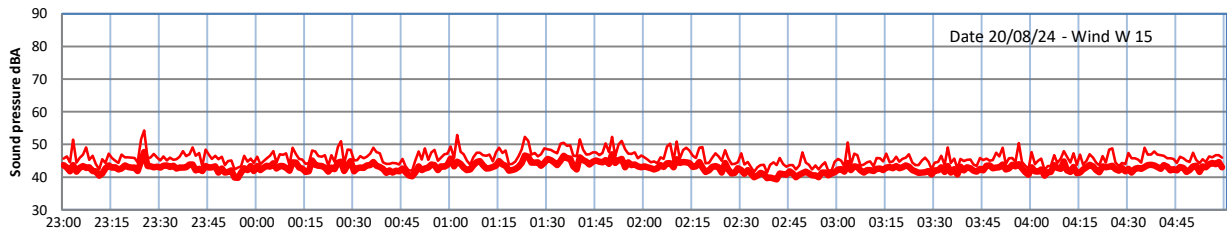

GRANGE ESTATE - NIGHTTIME LEVELS - WEEK NUMBER 34

Time
— Lazenby — Laz max — Site — Site max