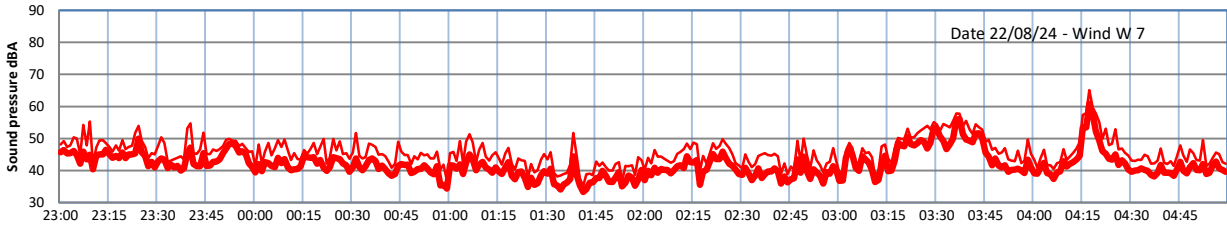

GRANGE ESTATE - NIGHTTIME LEVELS - WEEK NUMBER 34

Time
— Lazenby — Laz max — Site — Site max