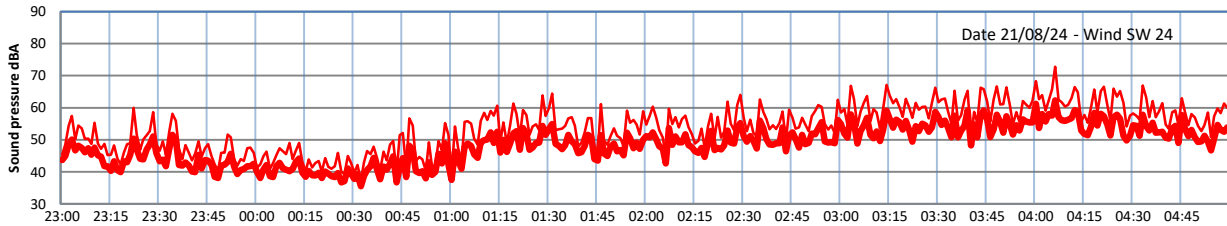

GRANGE ESTATE - NIGHTTIME LEVELS - WEEK NUMBER 34

Time
— Lazenby — Laz max — Site — Site max