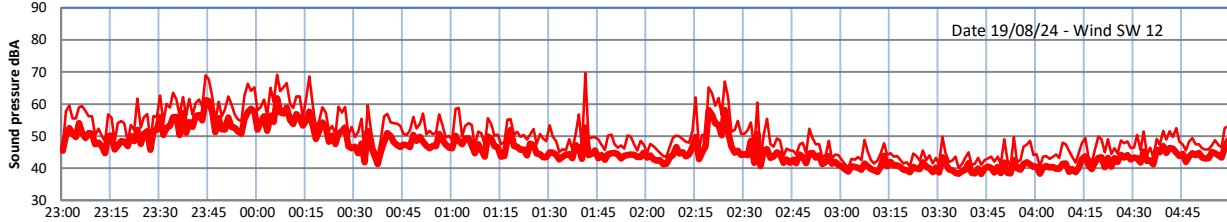

GRANGE ESTATE - NIGHTTIME LEVELS - WEEK NUMBER 34

Time
— Lazenby — Laz max — Site — Site max