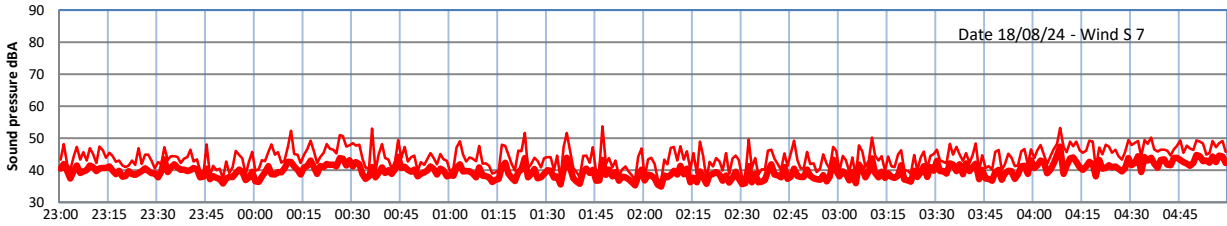

GRANGE ESTATE - NIGHTTIME LEVELS - WEEK NUMBER 34

Time
— Lazenby — Laz max — Site — Site max