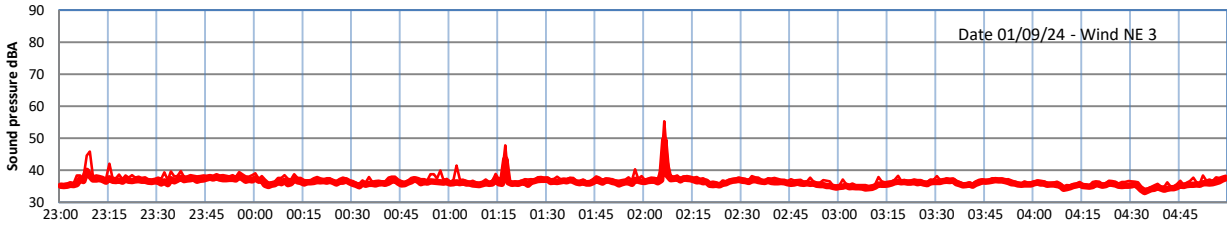

GRANGE ESTATE - NIGHTTIME LEVELS - WEEK NUMBER 36

Time
— Lazenby — Laz max — Site — Site max