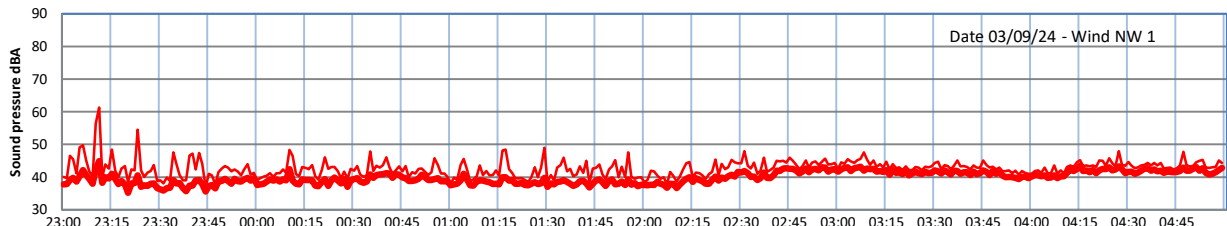

GRANGE ESTATE - NIGHTTIME LEVELS - WEEK NUMBER 36

Time
— Lazenby — Laz max — Site — Site max