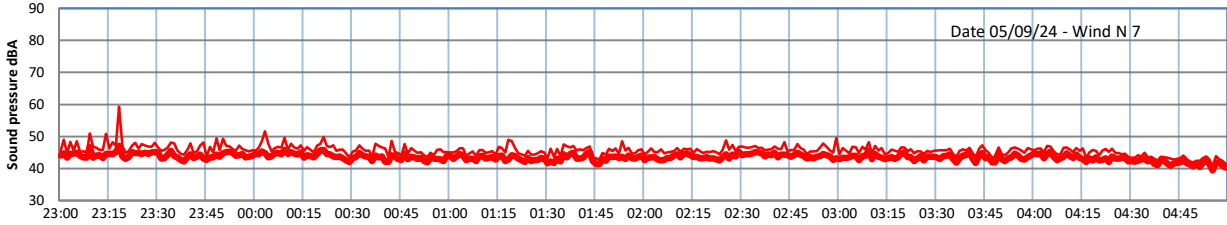

GRANGE ESTATE - NIGHTTIME LEVELS - WEEK NUMBER 36

Time
— Lazenby — Laz max — Site — Site max