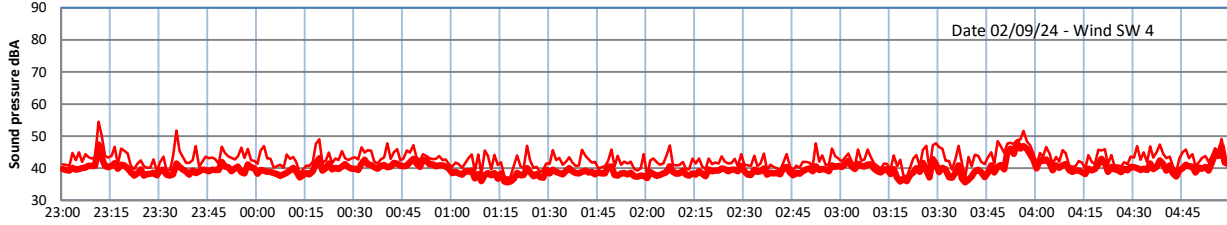

GRANGE ESTATE - NIGHTTIME LEVELS - WEEK NUMBER 36

Time
— Lazenby — Laz max — Site — Site max