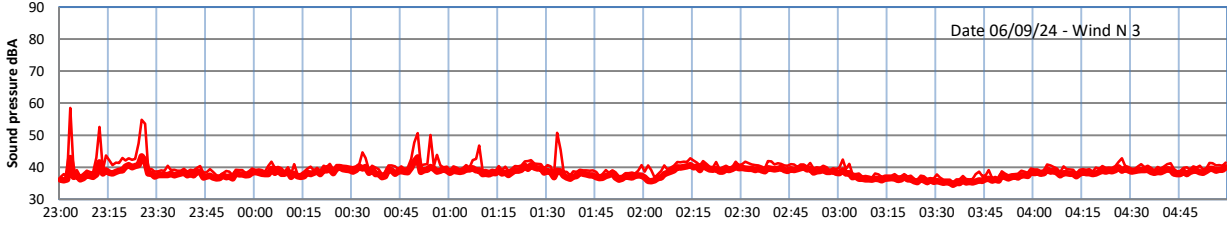

GRANGE ESTATE - NIGHTTIME LEVELS - WEEK NUMBER 36

Time
— Lazenby — Laz max — Site — Site max