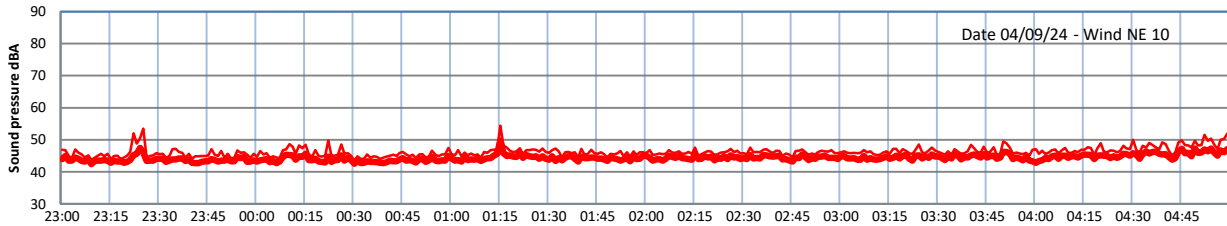

GRANGE ESTATE - NIGHTTIME LEVELS - WEEK NUMBER 36

Time
— Lazenby — Laz max — Site — Site max