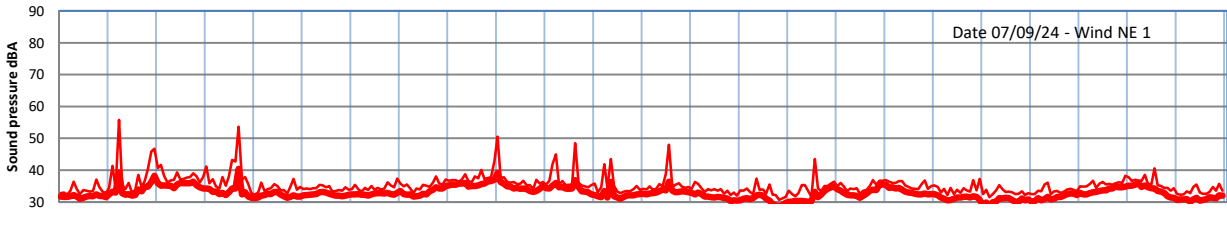

GRANGE ESTATE - NIGHTTIME LEVELS - WEEK NUMBER 36

Time
— Lazenby — Laz max — Site — Site max