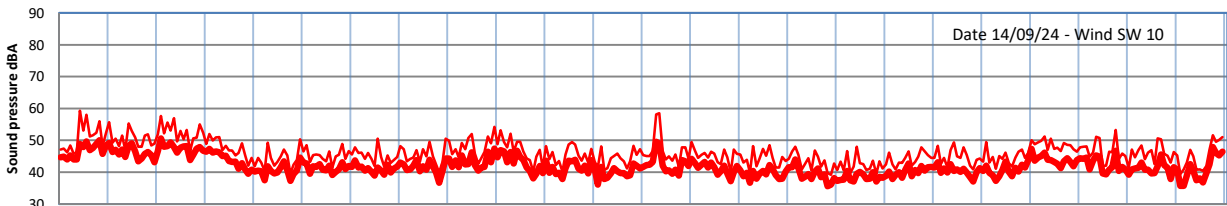

GRANGE ESTATE - NIGHTTIME LEVELS - WEEK NUMBER 37

Time  
Lazenby Laz max Site Site max