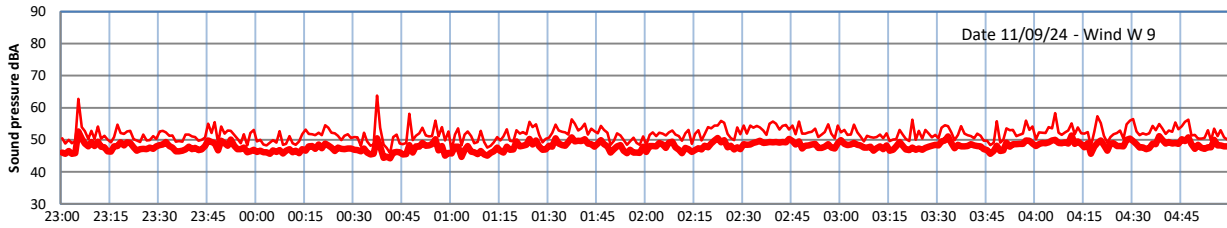

GRANGE ESTATE - NIGHTTIME LEVELS - WEEK NUMBER 37

Time  
Lazenby Laz max Site Site max