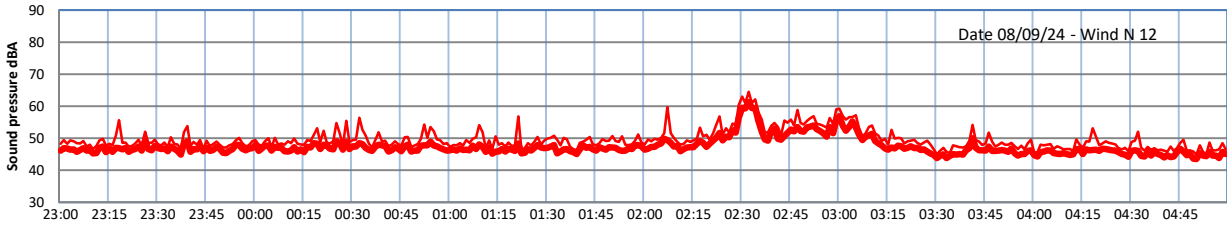

GRANGE ESTATE - NIGHTTIME LEVELS - WEEK NUMBER 37

Time  
Lazenby Laz max Site Site max