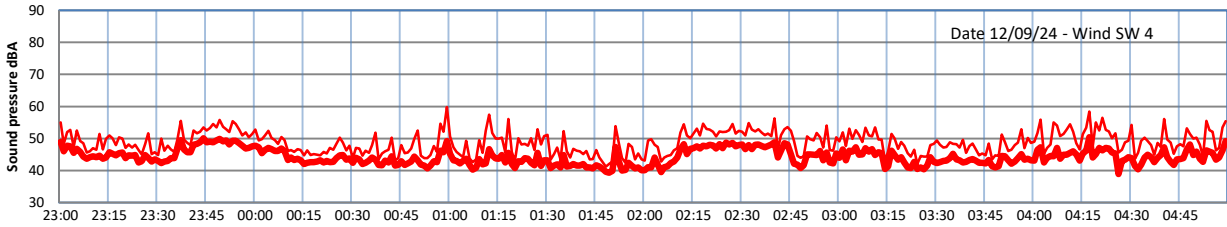

GRANGE ESTATE - NIGHTTIME LEVELS - WEEK NUMBER 37

Time  
Lazenby Laz max Site Site max