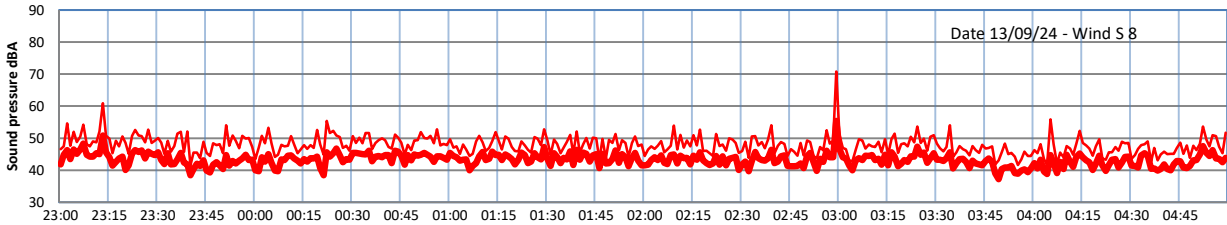

GRANGE ESTATE - NIGHTTIME LEVELS - WEEK NUMBER 37

Time  
Lazenby Laz max Site Site max