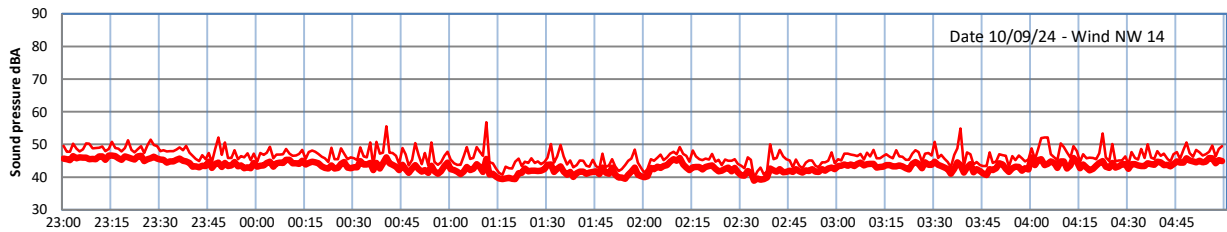

GRANGE ESTATE - NIGHTTIME LEVELS - WEEK NUMBER 37

Time  
Lazenby Laz max Site Site max