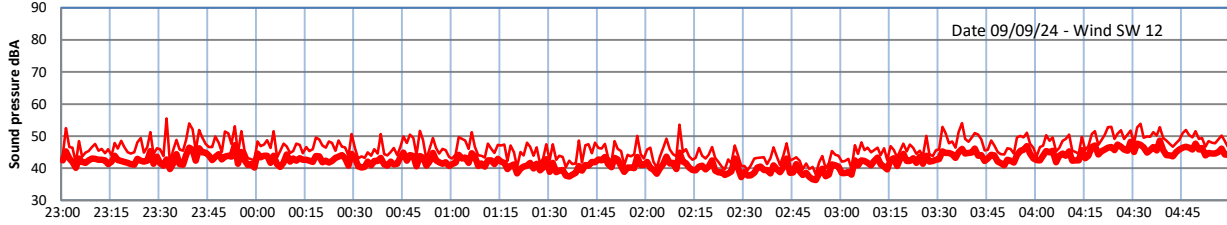

GRANGE ESTATE - NIGHTTIME LEVELS - WEEK NUMBER 37

Time  
Lazenby Laz max Site Site max