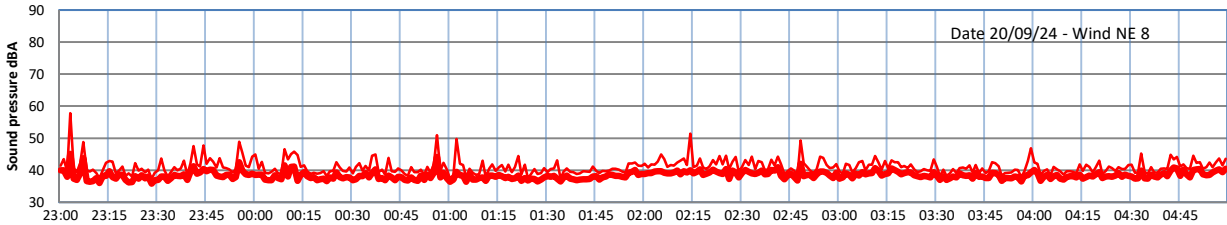

GRANGE ESTATE - NIGHTTIME LEVELS - WEEK NUMBER 38

Time  
Lazenby Laz max Site Site max