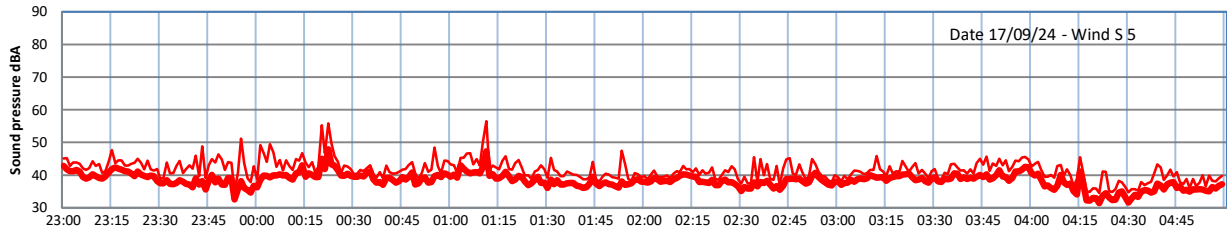

GRANGE ESTATE - NIGHTTIME LEVELS - WEEK NUMBER 38

Time  
Lazenby Laz max Site Site max