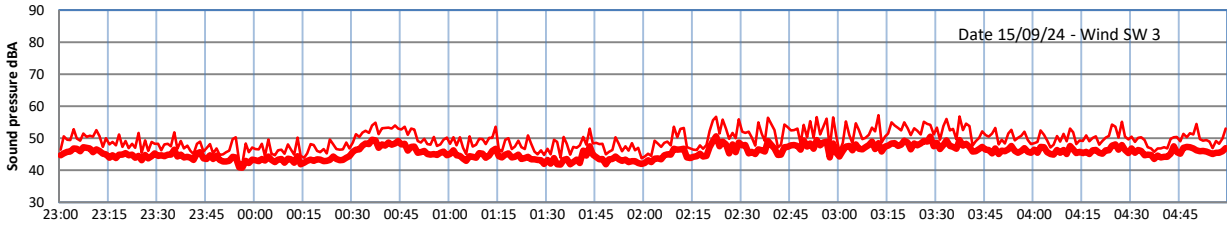

GRANGE ESTATE - NIGHTTIME LEVELS - WEEK NUMBER 38

Time  
Lazenby Laz max Site Site max