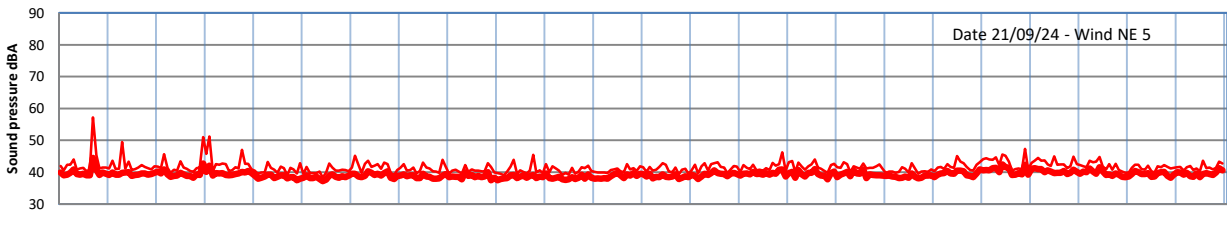

GRANGE ESTATE - NIGHTTIME LEVELS - WEEK NUMBER 38

Time  
Lazenby Laz max Site Site max