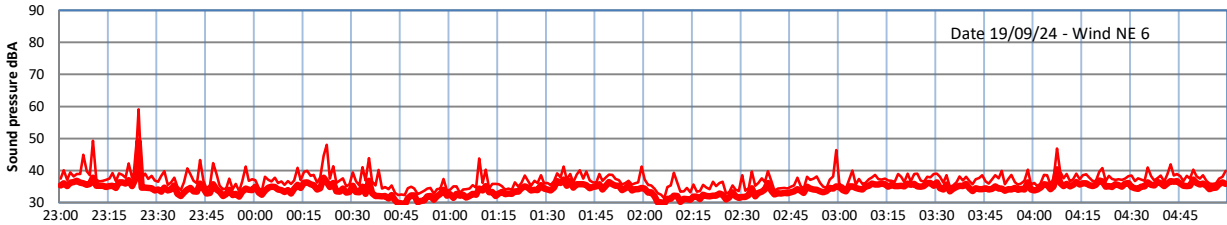

GRANGE ESTATE - NIGHTTIME LEVELS - WEEK NUMBER 38

Time  
Lazenby Laz max Site Site max