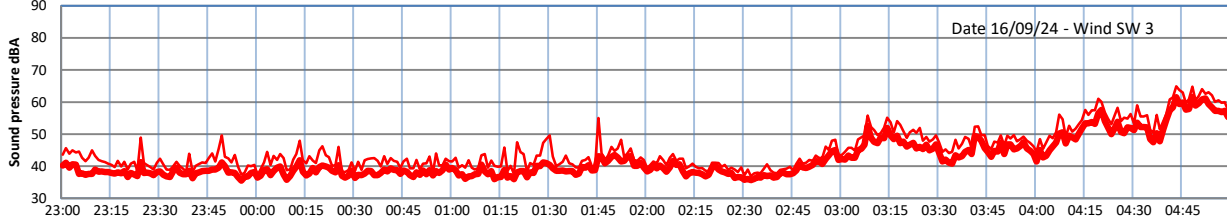

GRANGE ESTATE - NIGHTTIME LEVELS - WEEK NUMBER 38

Time  
Lazenby Laz max Site Site max