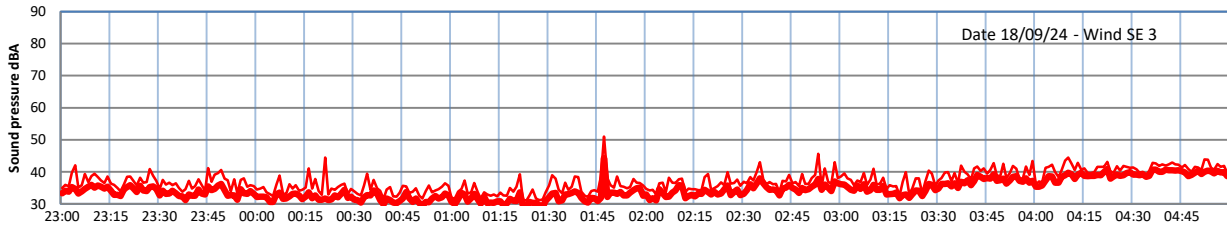

GRANGE ESTATE - NIGHTTIME LEVELS - WEEK NUMBER 38

Time  
Lazenby Laz max Site Site max