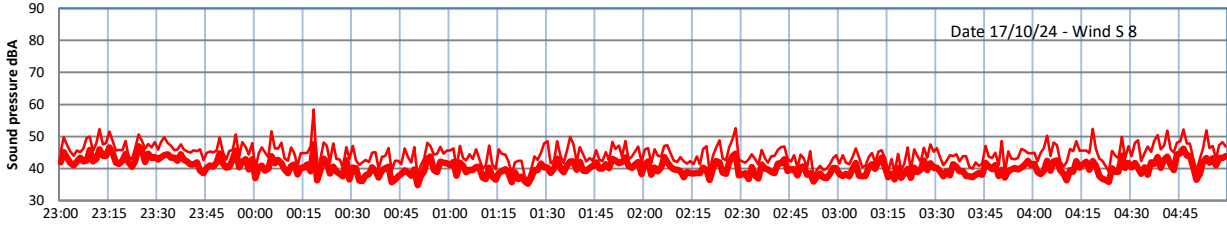

GRANGE ESTATE - NIGHTTIME LEVELS - WEEK NUMBER 42

Time
Lazenby Laz max Site Site max