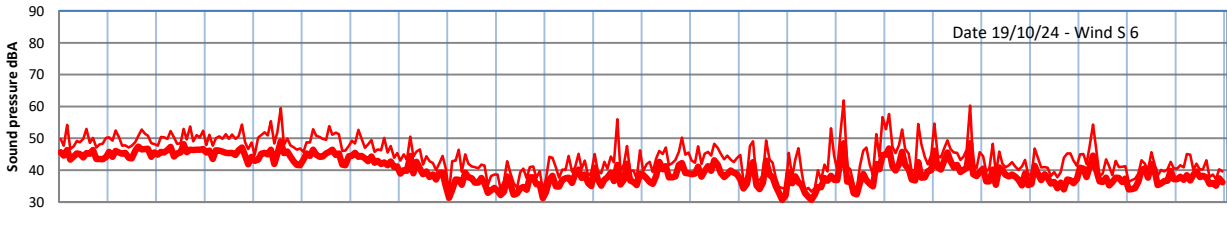

GRANGE ESTATE - NIGHTTIME LEVELS - WEEK NUMBER 42

Time
Lazenby Laz max Site Site max