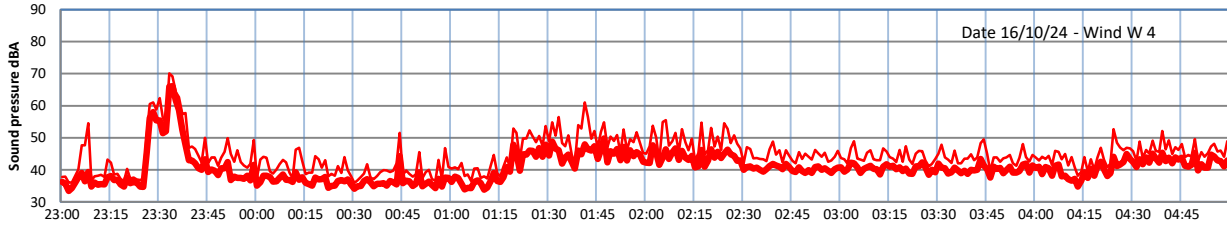

GRANGE ESTATE - NIGHTTIME LEVELS - WEEK NUMBER 42

Time
Lazenby Laz max Site Site max