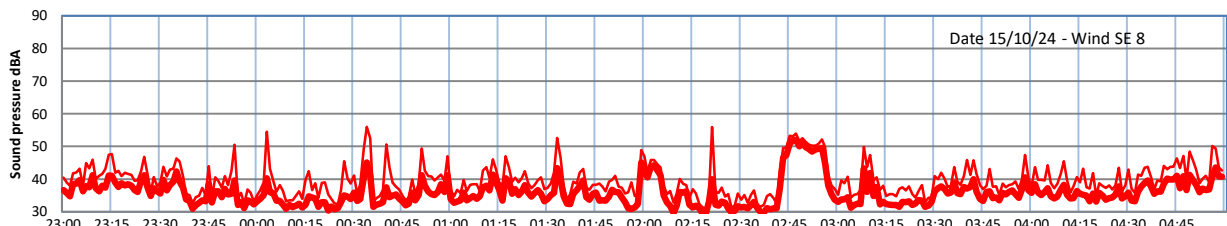

GRANGE ESTATE - NIGHTTIME LEVELS - WEEK NUMBER 42

Time
Lazenby Laz max Site Site max