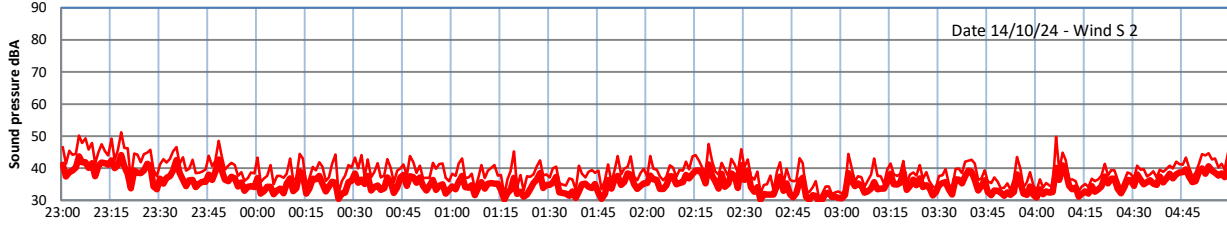

GRANGE ESTATE - NIGHTTIME LEVELS - WEEK NUMBER 42

Time
Lazenby Laz max Site Site max