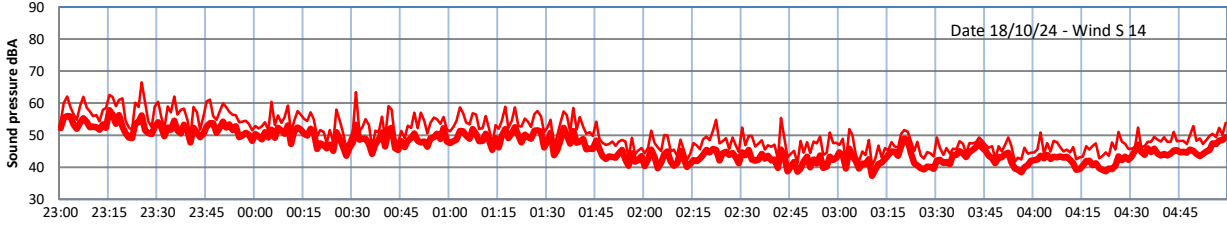

GRANGE ESTATE - NIGHTTIME LEVELS - WEEK NUMBER 42

Time
Lazenby Laz max Site Site max