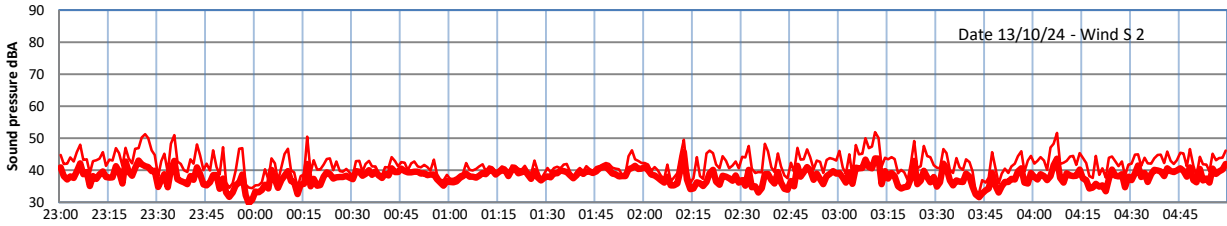

GRANGE ESTATE - NIGHTTIME LEVELS - WEEK NUMBER 42

Time
Lazenby Laz max Site Site max