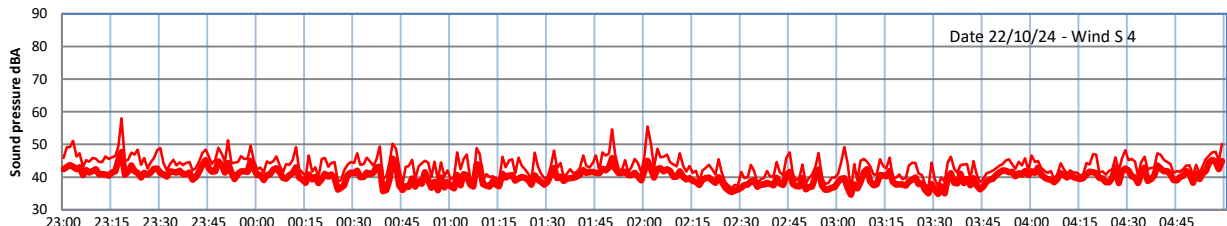

GRANGE ESTATE - NIGHTTIME LEVELS - WEEK NUMBER 43

Time
— Lazenby — Laz max — Site — Site max