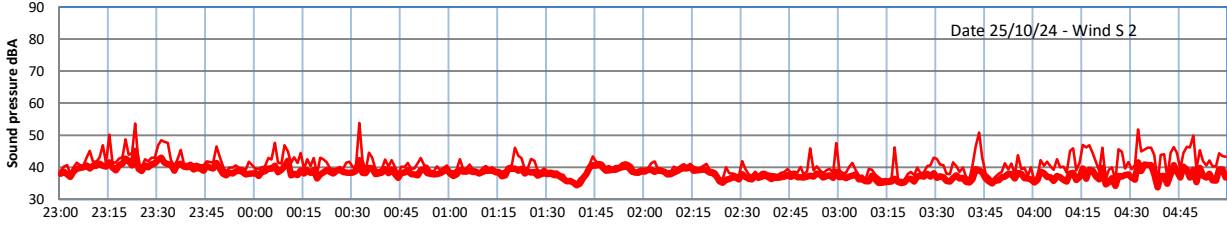

GRANGE ESTATE - NIGHTTIME LEVELS - WEEK NUMBER 43

Time
— Lazenby — Laz max — Site — Site max