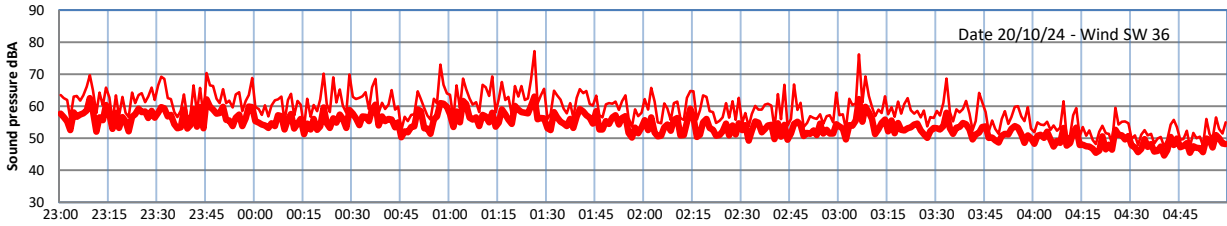

GRANGE ESTATE - NIGHTTIME LEVELS - WEEK NUMBER 43

Time
— Lazenby — Laz max — Site — Site max