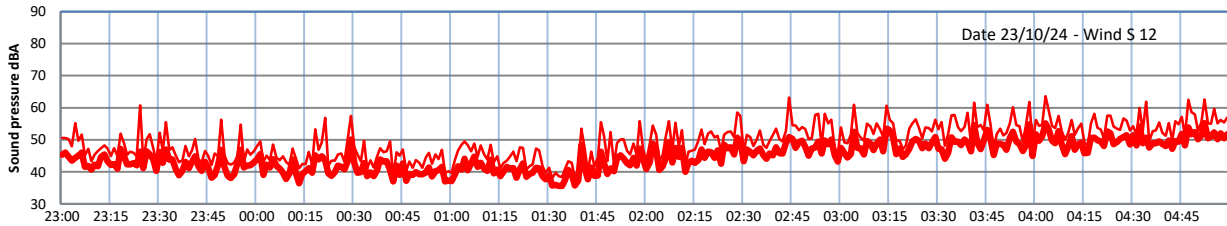

GRANGE ESTATE - NIGHTTIME LEVELS - WEEK NUMBER 43

Time
— Lazenby — Laz max — Site — Site max