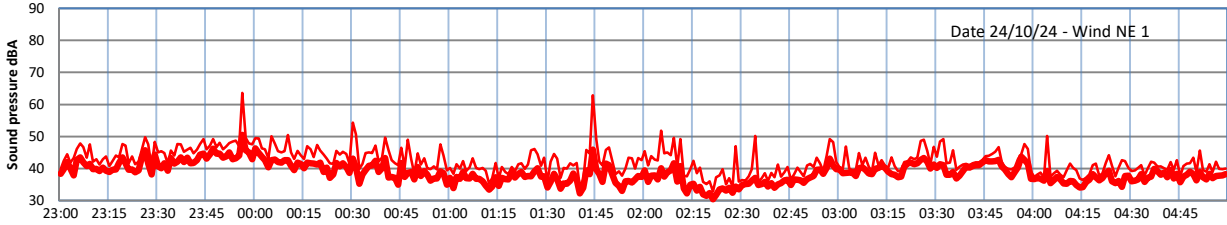

GRANGE ESTATE - NIGHTTIME LEVELS - WEEK NUMBER 43

Time
— Lazenby — Laz max — Site — Site max