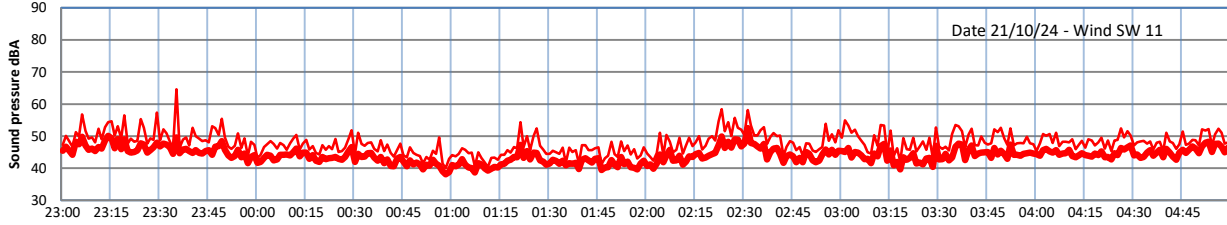

GRANGE ESTATE - NIGHTTIME LEVELS - WEEK NUMBER 43

Time
— Lazenby — Laz max — Site — Site max