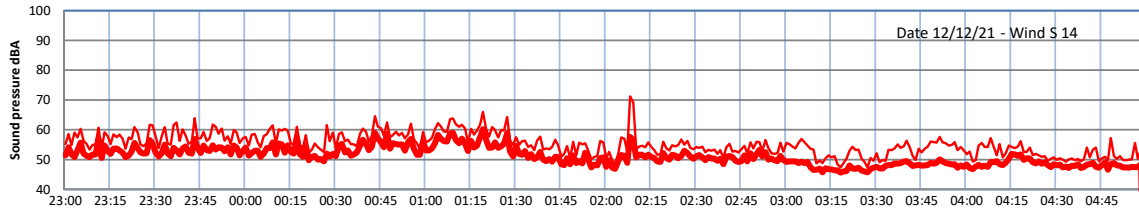

WILTON - SOUTH GATEHOUSE NIGHTTIME LEVELS - WEEK NUMBER 50

Time
 — Lazenby — Laz max — Site — Site max