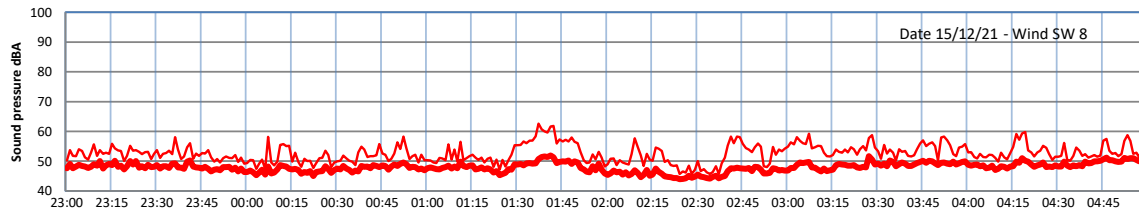

WILTON - SOUTH GATEHOUSE NIGHTTIME LEVELS - WEEK NUMBER 50

Time
 — Lazenby — Laz max — Site — Site max