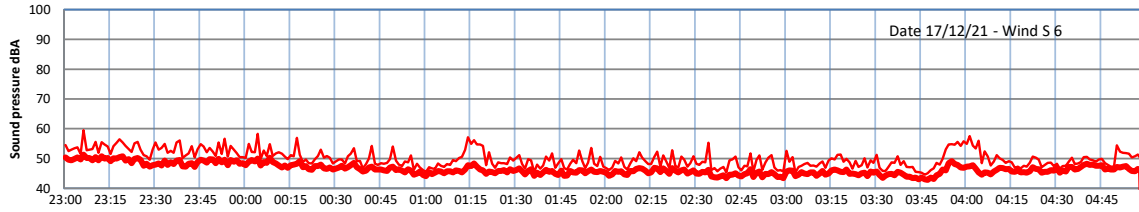

WILTON - SOUTH GATEHOUSE NIGHTTIME LEVELS - WEEK NUMBER 50

Time
 — Lazenby — Laz max — Site — Site max