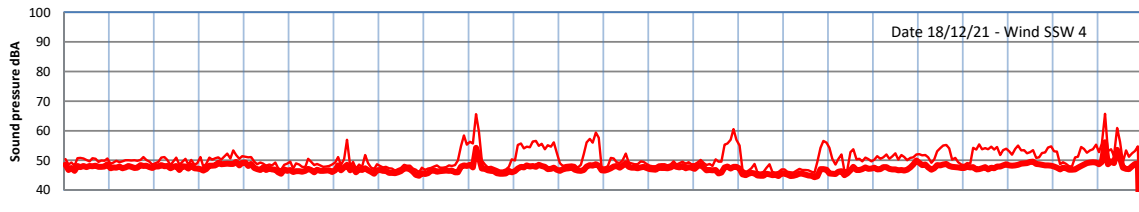

WILTON - SOUTH GATEHOUSE NIGHTTIME LEVELS - WEEK NUMBER 50

Time
 — Lazenby — Laz max — Site — Site max