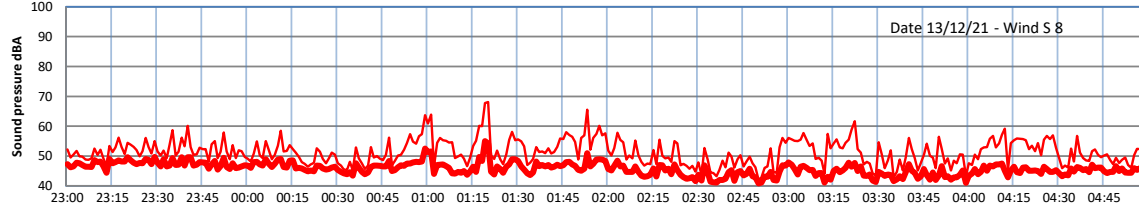

WILTON - SOUTH GATEHOUSE NIGHTTIME LEVELS - WEEK NUMBER 50

Time
 — Lazenby — Laz max — Site — Site max