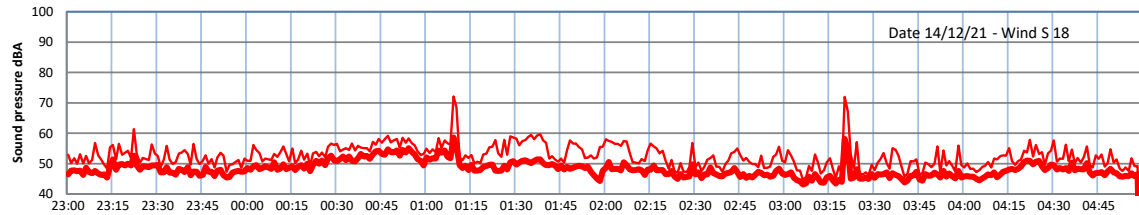

WILTON - SOUTH GATEHOUSE NIGHTTIME LEVELS - WEEK NUMBER 50

Time
 — Lazenby — Laz max — Site — Site max