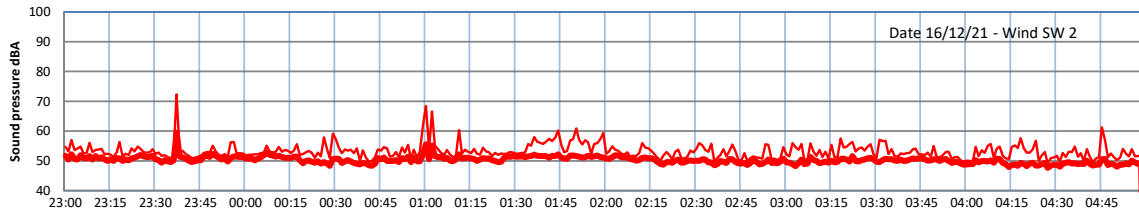

WILTON - SOUTH GATEHOUSE NIGHTTIME LEVELS - WEEK NUMBER 50

Time
 — Lazenby — Laz max — Site — Site max