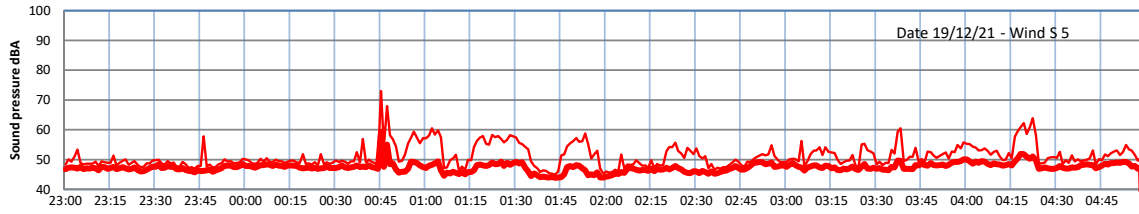

WILTON - SOUTH GATEHOUSE NIGHTTIME LEVELS - WEEK NUMBER 51

Time
— Lazenby — Laz max — Site — Site max