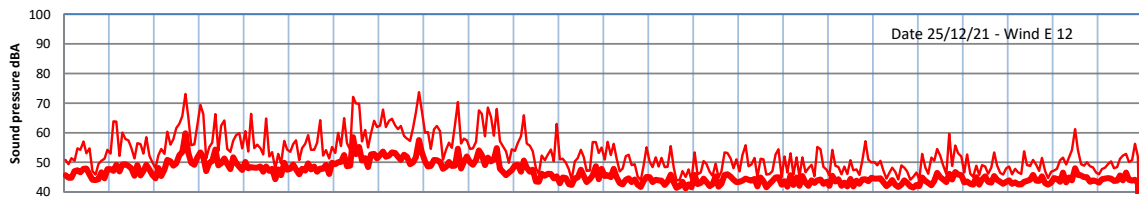

WILTON - SOUTH GATEHOUSE NIGHTTIME LEVELS - WEEK NUMBER 51

Time
— Lazenby — Laz max — Site — Site max