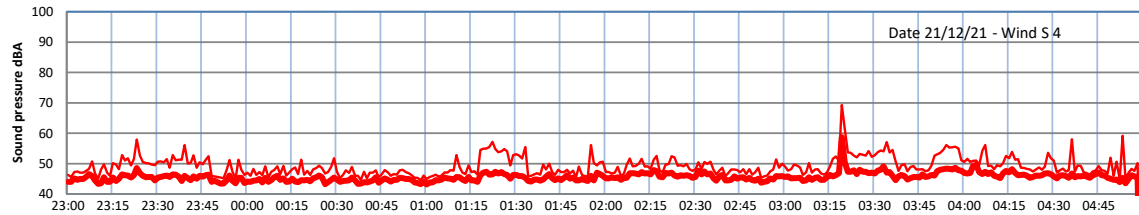

WILTON - SOUTH GATEHOUSE NIGHTTIME LEVELS - WEEK NUMBER 51

Time
— Lazenby — Laz max — Site — Site max