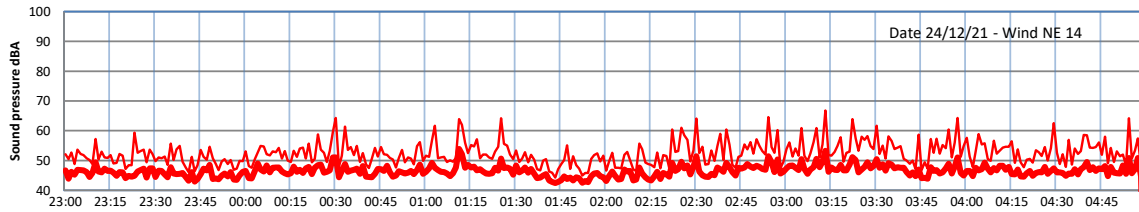

WILTON - SOUTH GATEHOUSE NIGHTTIME LEVELS - WEEK NUMBER 51

Time
— Lazenby — Laz max — Site — Site max