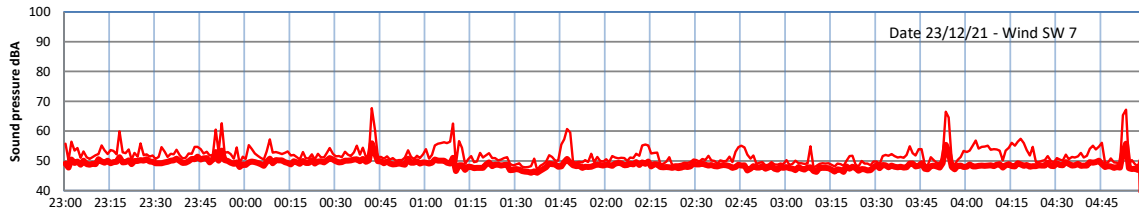

WILTON - SOUTH GATEHOUSE NIGHTTIME LEVELS - WEEK NUMBER 51

Time
— Lazenby — Laz max — Site — Site max