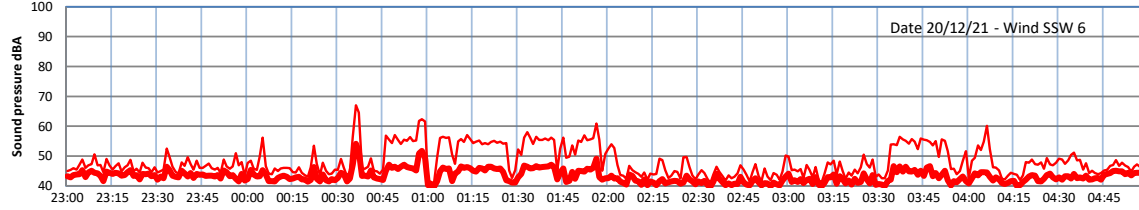

WILTON - SOUTH GATEHOUSE NIGHTTIME LEVELS - WEEK NUMBER 51

Time
— Lazenby — Laz max — Site — Site max