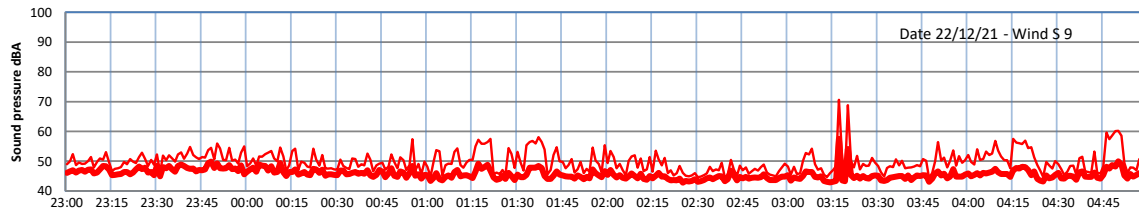

WILTON - SOUTH GATEHOUSE NIGHTTIME LEVELS - WEEK NUMBER 51

Time
— Lazenby — Laz max — Site — Site max