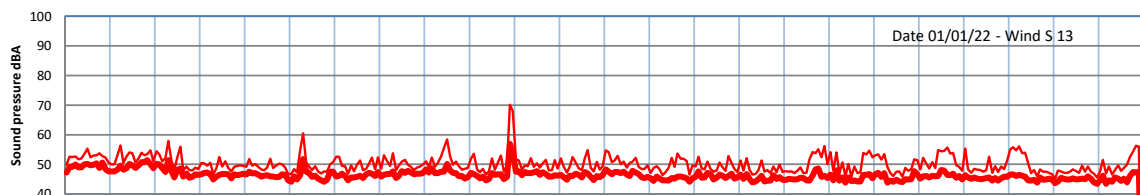

WILTON - SOUTH GATEHOUSE NIGHTTIME LEVELS - WEEK NUMBER 52

Time
Lazenby Laz max Site Site max