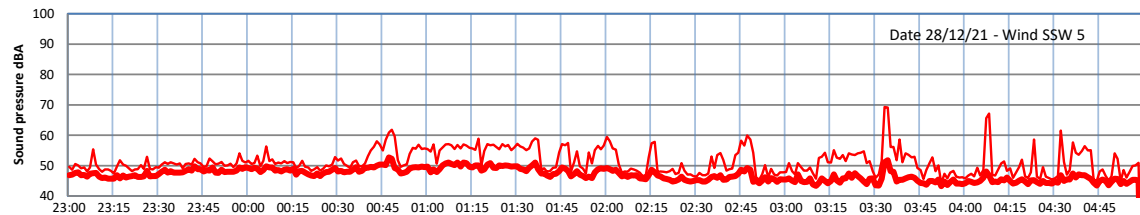

WILTON - SOUTH GATEHOUSE NIGHTTIME LEVELS - WEEK NUMBER 52

Time
Lazenby Laz max Site Site max