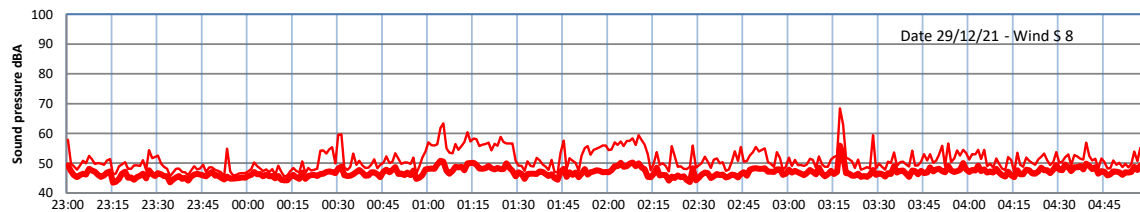

WILTON - SOUTH GATEHOUSE NIGHTTIME LEVELS - WEEK NUMBER 52

Time
Lazenby Laz max Site Site max