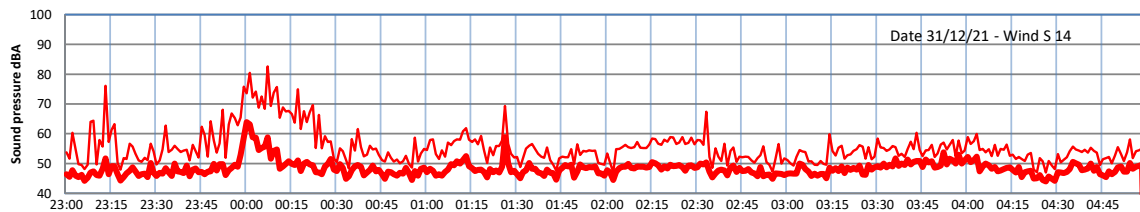

WILTON - SOUTH GATEHOUSE NIGHTTIME LEVELS - WEEK NUMBER 52

Time
Lazenby Laz max Site Site max