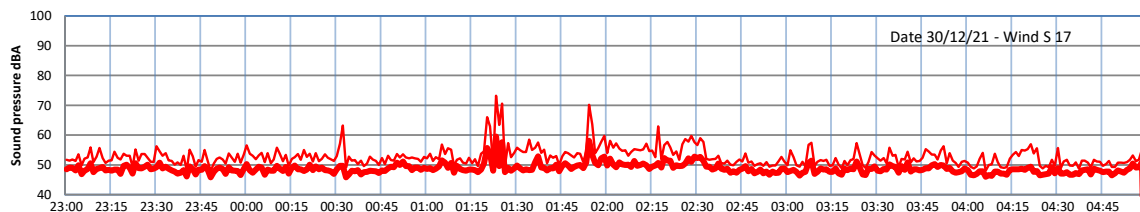

WILTON - SOUTH GATEHOUSE NIGHTTIME LEVELS - WEEK NUMBER 52

Time
Lazenby Laz max Site Site max