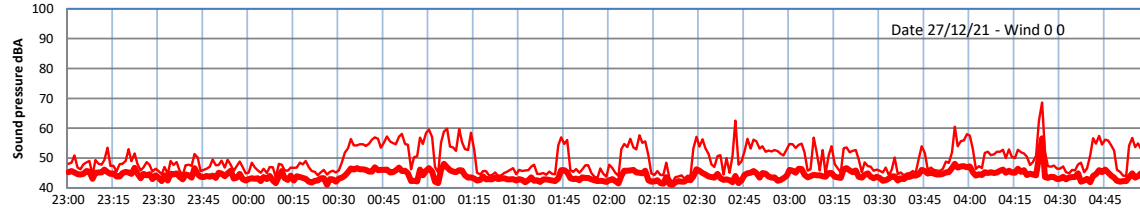

WILTON - SOUTH GATEHOUSE NIGHTTIME LEVELS - WEEK NUMBER 52

Time
Lazenby Laz max Site Site max