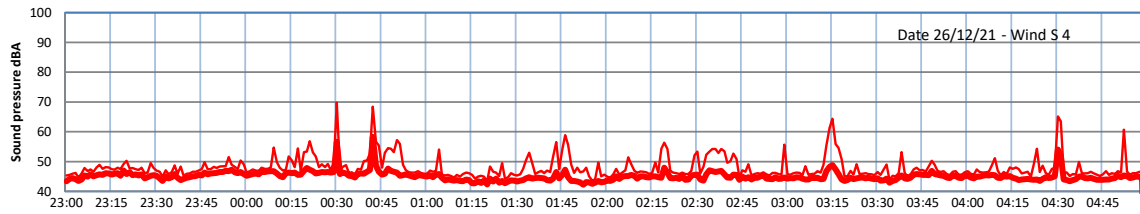

WILTON - SOUTH GATEHOUSE NIGHTTIME LEVELS - WEEK NUMBER 52

Time
Lazenby Laz max Site Site max