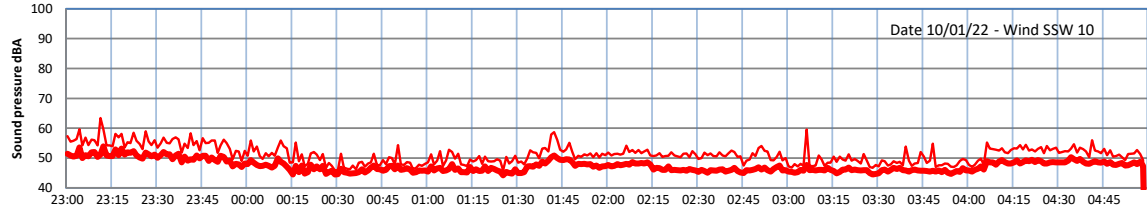

# WILTON - SOUTH GATEHOUSE NIGHTTIME LEVELS - WEEK NUMBER 2

Time  
— Lazenby — Laz max — Site — Site max