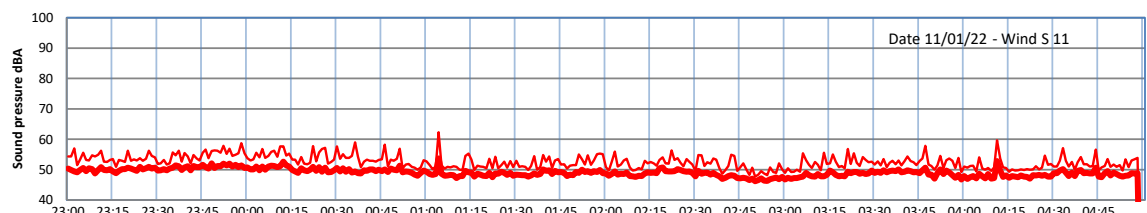

# WILTON - SOUTH GATEHOUSE NIGHTTIME LEVELS - WEEK NUMBER 2

Time  
— Lazenby — Laz max — Site — Site max