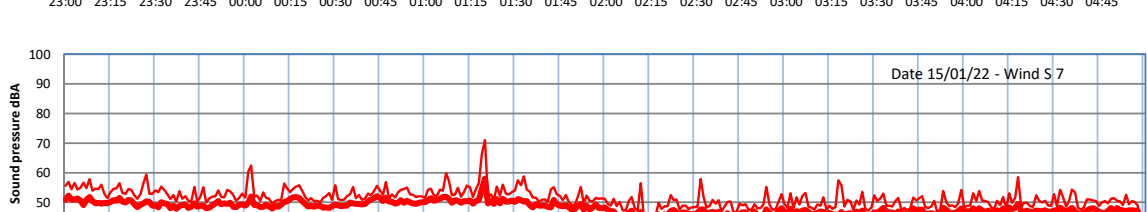

# WILTON - SOUTH GATEHOUSE NIGHTTIME LEVELS - WEEK NUMBER 2

Time  
— Lazenby — Laz max — Site — Site max