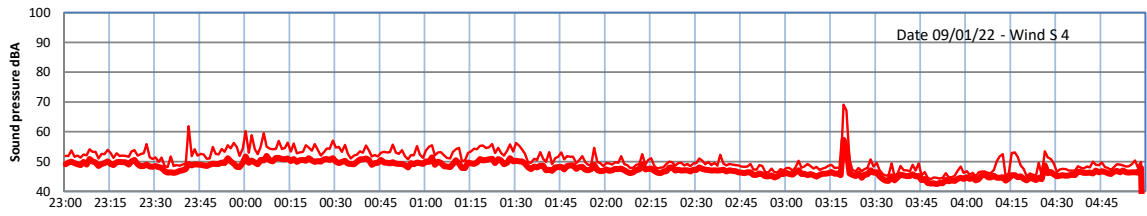

# WILTON - SOUTH GATEHOUSE NIGHTTIME LEVELS - WEEK NUMBER 2

Time  
— Lazenby — Laz max — Site — Site max