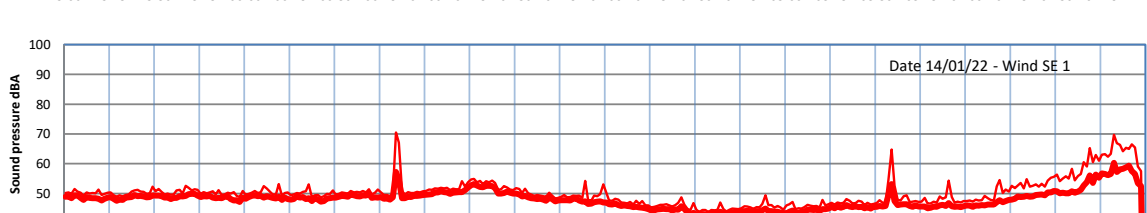

# WILTON - SOUTH GATEHOUSE NIGHTTIME LEVELS - WEEK NUMBER 2

Time  
— Lazenby — Laz max — Site — Site max