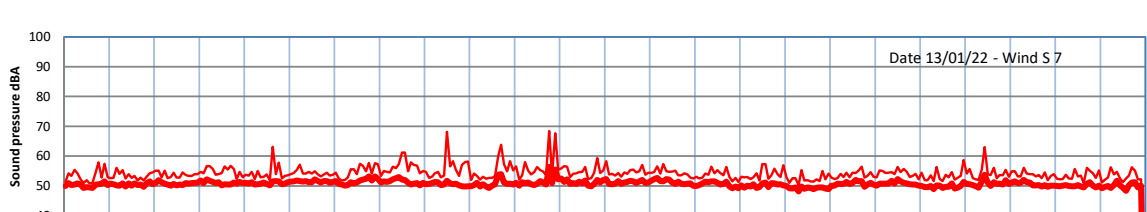

# WILTON - SOUTH GATEHOUSE NIGHTTIME LEVELS - WEEK NUMBER 2

Time  
— Lazenby — Laz max — Site — Site max