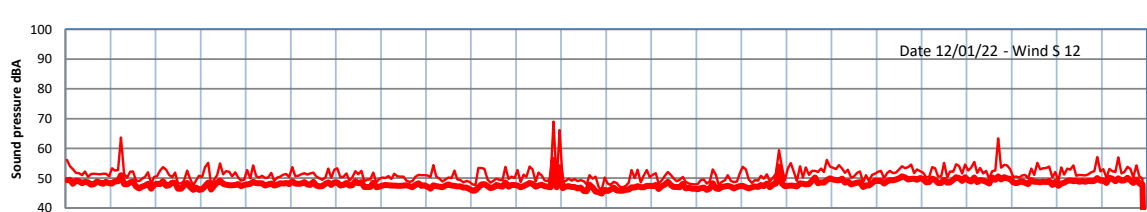

# WILTON - SOUTH GATEHOUSE NIGHTTIME LEVELS - WEEK NUMBER 2

Time  
— Lazenby — Laz max — Site — Site max