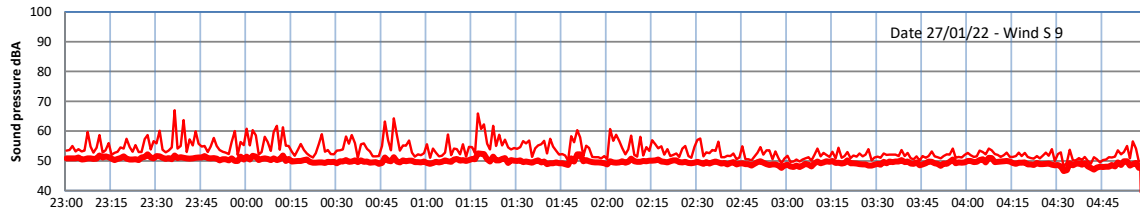

WILTON - SOUTH GATEHOUSE NIGHTTIME LEVELS - WEEK NUMBER 4

Time
— Lazenby — Laz max — Site — Site max