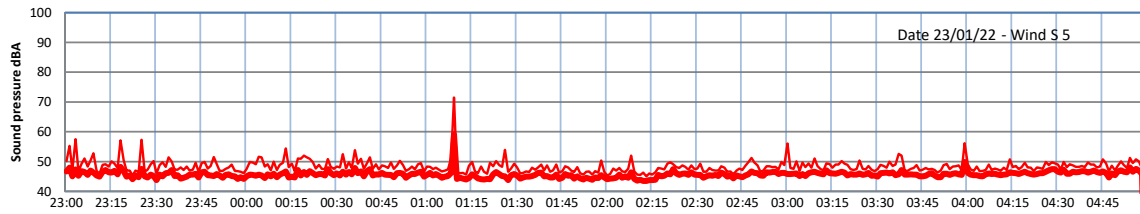

WILTON - SOUTH GATEHOUSE NIGHTTIME LEVELS - WEEK NUMBER 4

Time
— Lazenby — Laz max — Site — Site max