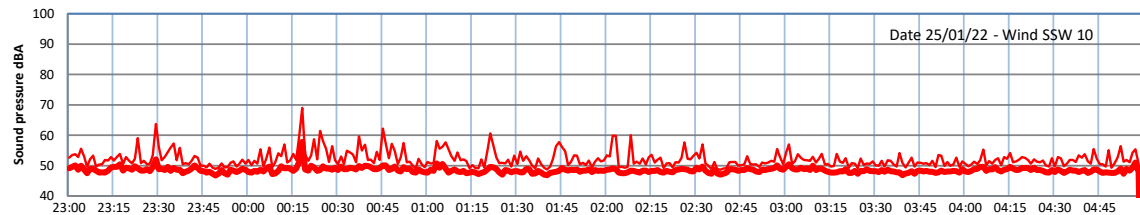

WILTON - SOUTH GATEHOUSE NIGHTTIME LEVELS - WEEK NUMBER 4

Time
— Lazenby — Laz max — Site — Site max