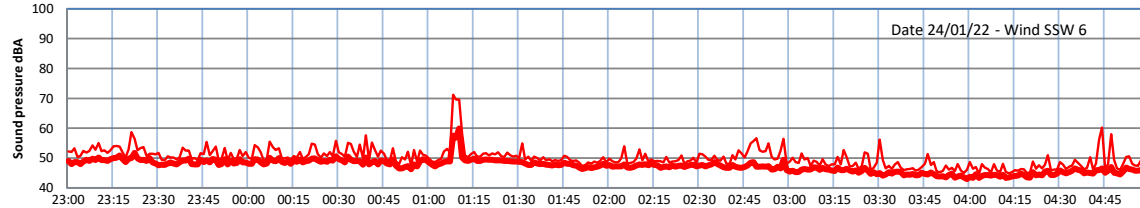

WILTON - SOUTH GATEHOUSE NIGHTTIME LEVELS - WEEK NUMBER 4

Time
— Lazenby — Laz max — Site — Site max