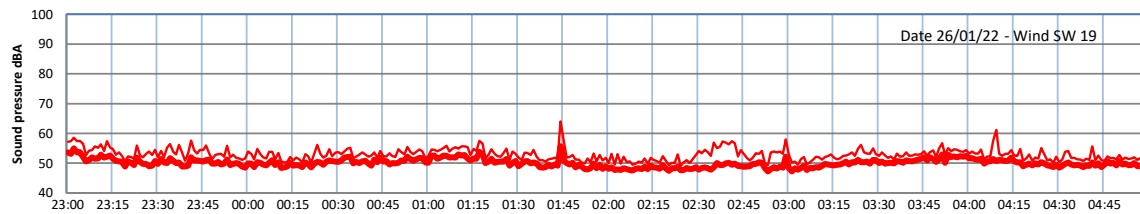

WILTON - SOUTH GATEHOUSE NIGHTTIME LEVELS - WEEK NUMBER 4

Time
— Lazenby — Laz max — Site — Site max