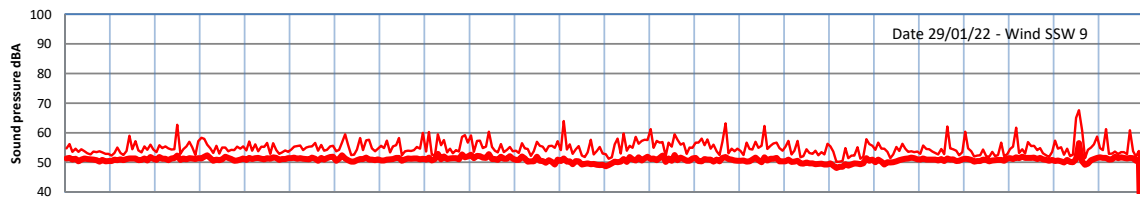

WILTON - SOUTH GATEHOUSE NIGHTTIME LEVELS - WEEK NUMBER 4

Time
— Lazenby — Laz max — Site — Site max