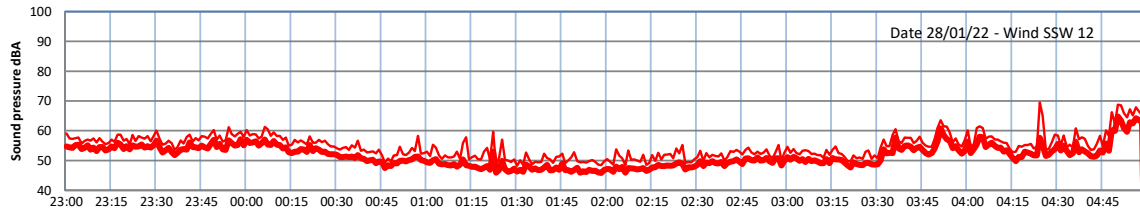

WILTON - SOUTH GATEHOUSE NIGHTTIME LEVELS - WEEK NUMBER 4

Time
— Lazenby — Laz max — Site — Site max