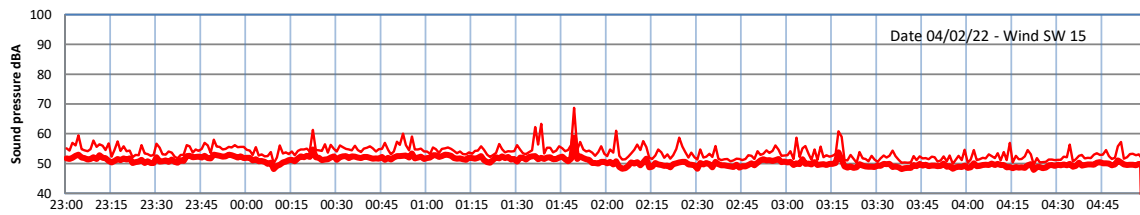

# WILTON - SOUTH GATEHOUSE NIGHTTIME LEVELS - WEEK NUMBER 5

Time  
— Lazenby — Laz max — Site — Site max