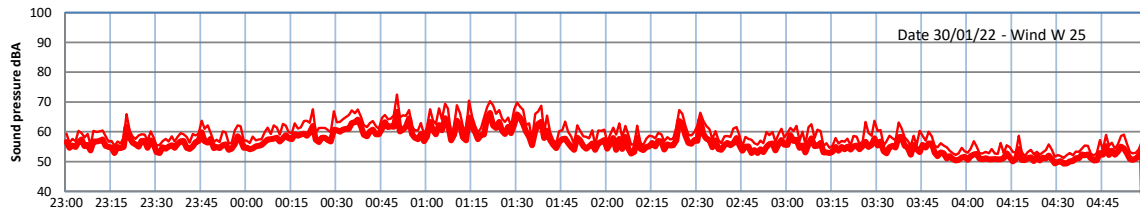

# WILTON - SOUTH GATEHOUSE NIGHTTIME LEVELS - WEEK NUMBER 5

Time  
— Lazenby — Laz max — Site — Site max