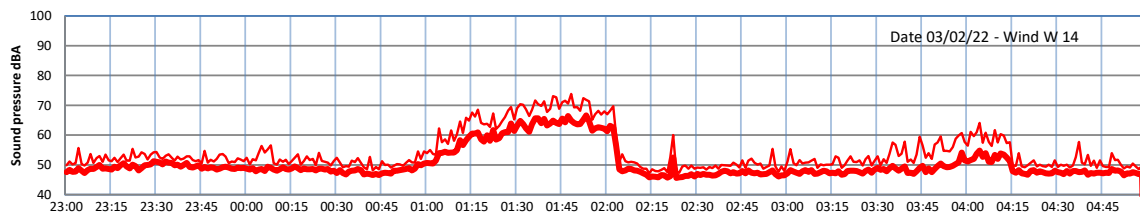

# WILTON - SOUTH GATEHOUSE NIGHTTIME LEVELS - WEEK NUMBER 5

Time  
— Lazenby — Laz max — Site — Site max