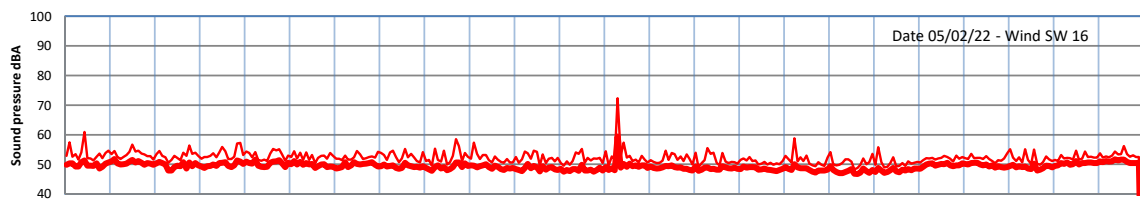

# WILTON - SOUTH GATEHOUSE NIGHTTIME LEVELS - WEEK NUMBER 5

Time  
— Lazenby — Laz max — Site — Site max