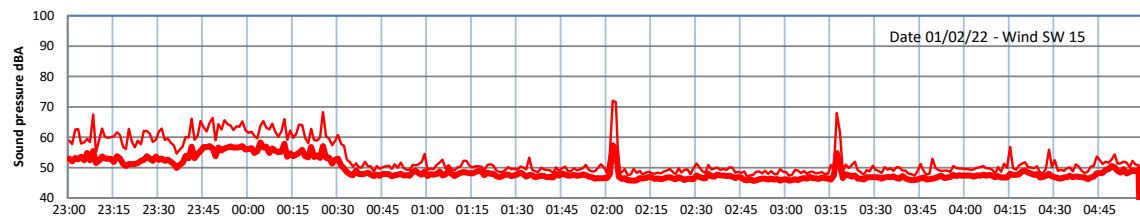

# WILTON - SOUTH GATEHOUSE NIGHTTIME LEVELS - WEEK NUMBER 5

Time  
— Lazenby — Laz max — Site — Site max