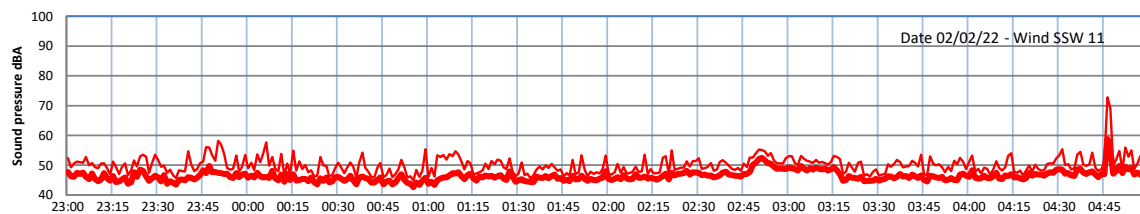

# WILTON - SOUTH GATEHOUSE NIGHTTIME LEVELS - WEEK NUMBER 5

Time  
— Lazenby — Laz max — Site — Site max