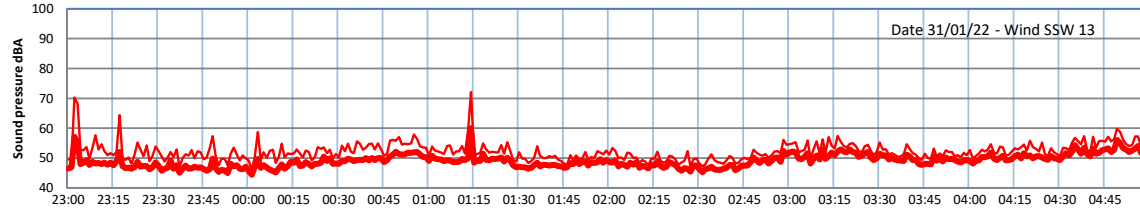

# WILTON - SOUTH GATEHOUSE NIGHTTIME LEVELS - WEEK NUMBER 5

Time  
— Lazenby — Laz max — Site — Site max