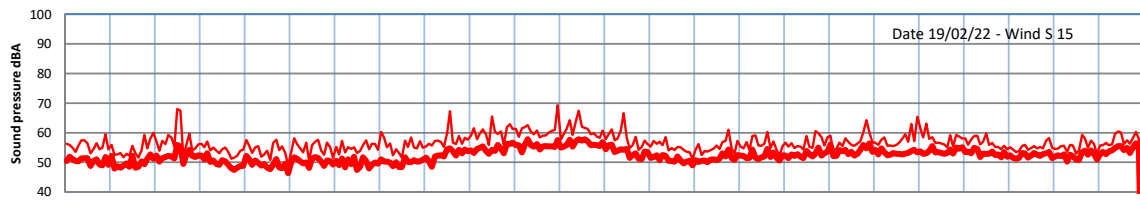

# WILTON - SOUTH GATEHOUSE NIGHTTIME LEVELS - WEEK NUMBER 7

Time  
— Lazenby — Laz max — Site — Site max