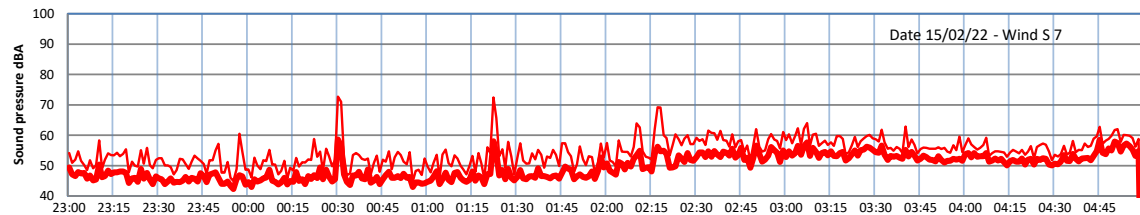

# WILTON - SOUTH GATEHOUSE NIGHTTIME LEVELS - WEEK NUMBER 7

Time  
— Lazenby — Laz max — Site — Site max