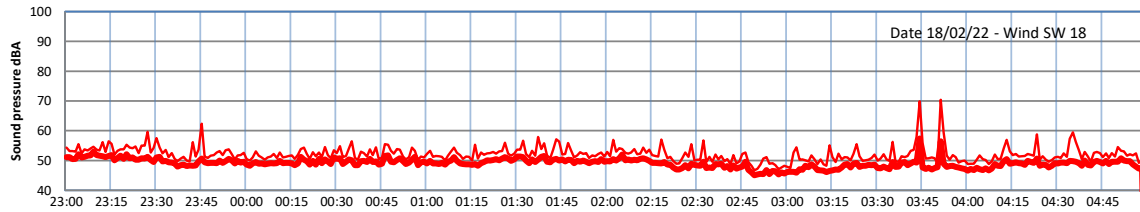

# WILTON - SOUTH GATEHOUSE NIGHTTIME LEVELS - WEEK NUMBER 7

Time  
— Lazenby — Laz max — Site — Site max