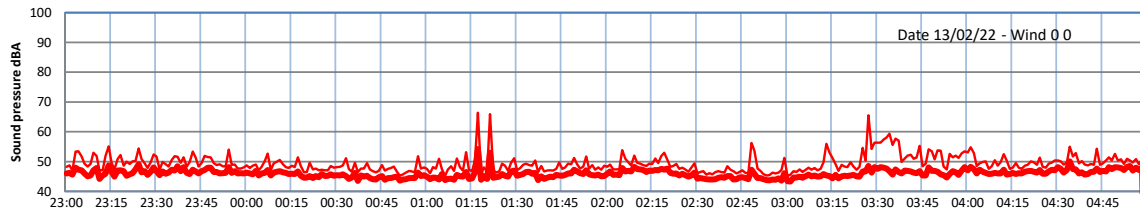

# WILTON - SOUTH GATEHOUSE NIGHTTIME LEVELS - WEEK NUMBER 7

Time  
— Lazenby — Laz max — Site — Site max