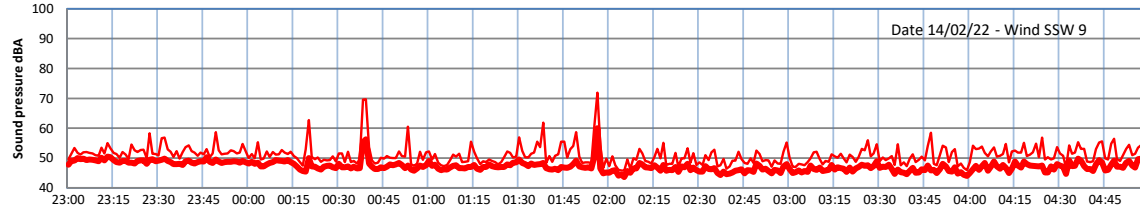

# WILTON - SOUTH GATEHOUSE NIGHTTIME LEVELS - WEEK NUMBER 7

Time  
— Lazenby — Laz max — Site — Site max