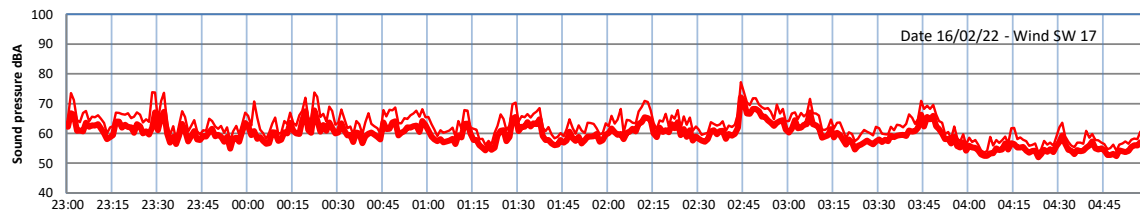

# WILTON - SOUTH GATEHOUSE NIGHTTIME LEVELS - WEEK NUMBER 7

Time  
— Lazenby — Laz max — Site — Site max