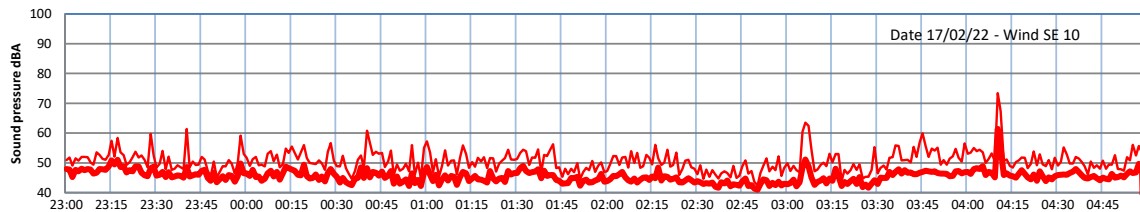

# WILTON - SOUTH GATEHOUSE NIGHTTIME LEVELS - WEEK NUMBER 7

Time  
— Lazenby — Laz max — Site — Site max