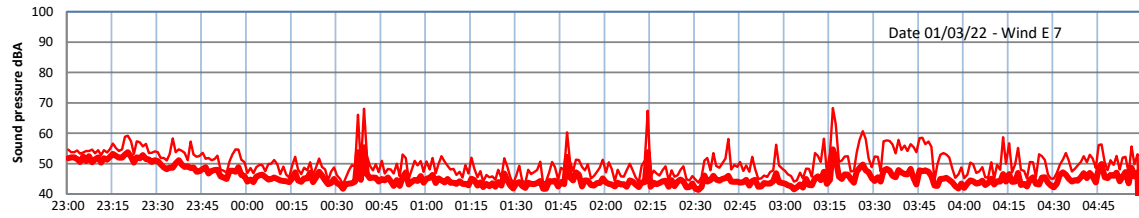

WILTON - SOUTH GATEHOUSE NIGHTTIME LEVELS - WEEK NUMBER 9

Time
— Lazenby — Laz max — Site — Site max