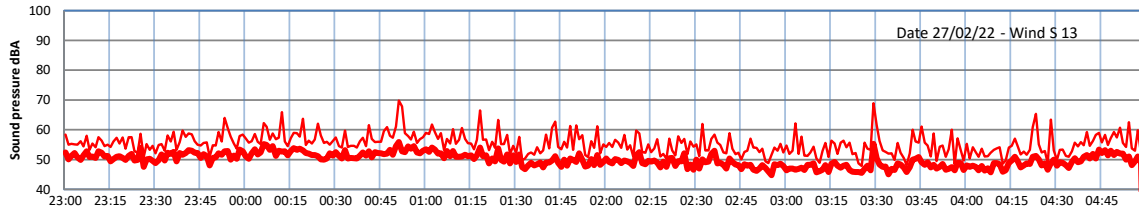

WILTON - SOUTH GATEHOUSE NIGHTTIME LEVELS - WEEK NUMBER 9

Time
— Lazenby — Laz max — Site — Site max