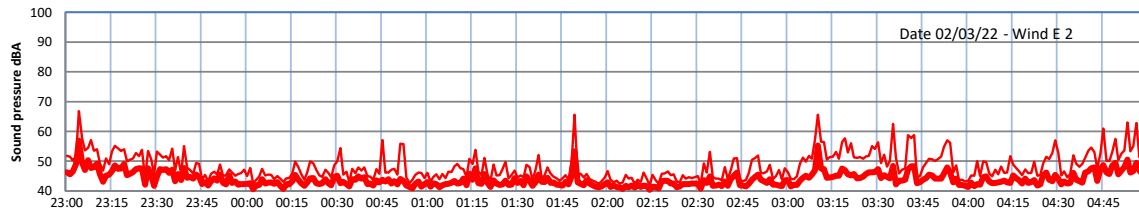

WILTON - SOUTH GATEHOUSE NIGHTTIME LEVELS - WEEK NUMBER 9

Time
— Lazenby — Laz max — Site — Site max