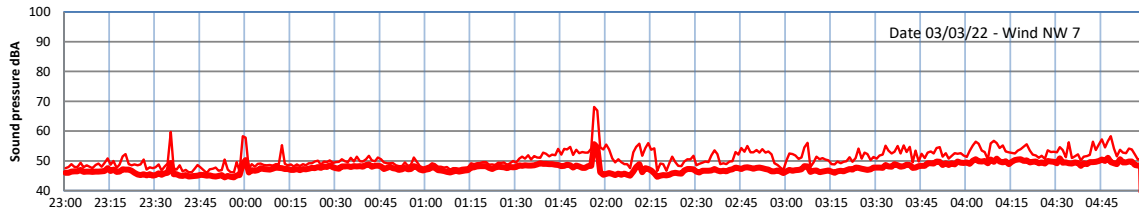

WILTON - SOUTH GATEHOUSE NIGHTTIME LEVELS - WEEK NUMBER 9

Time
— Lazenby — Laz max — Site — Site max