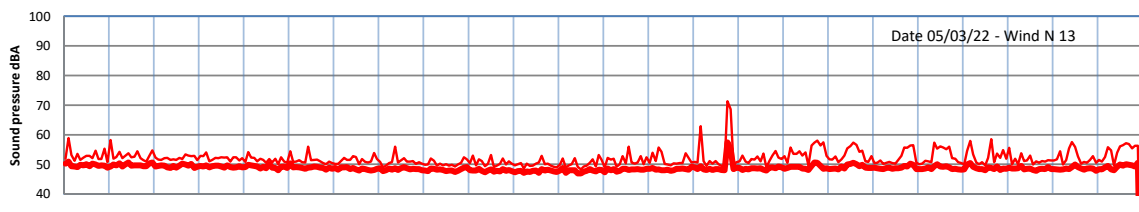

WILTON - SOUTH GATEHOUSE NIGHTTIME LEVELS - WEEK NUMBER 9

Time
— Lazenby — Laz max — Site — Site max