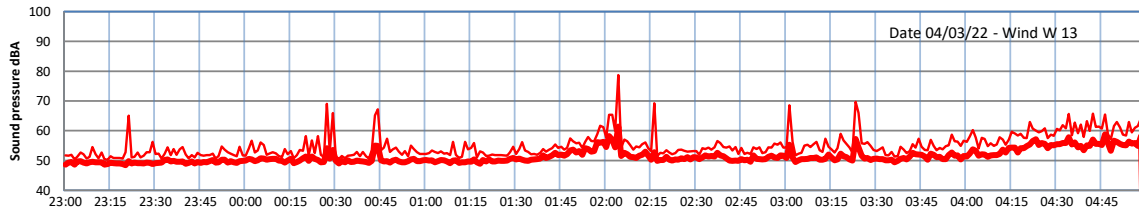

WILTON - SOUTH GATEHOUSE NIGHTTIME LEVELS - WEEK NUMBER 9

Time
— Lazenby — Laz max — Site — Site max