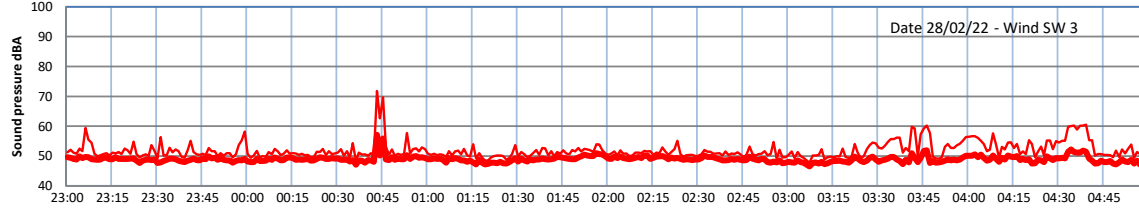

WILTON - SOUTH GATEHOUSE NIGHTTIME LEVELS - WEEK NUMBER 9

Time
— Lazenby — Laz max — Site — Site max