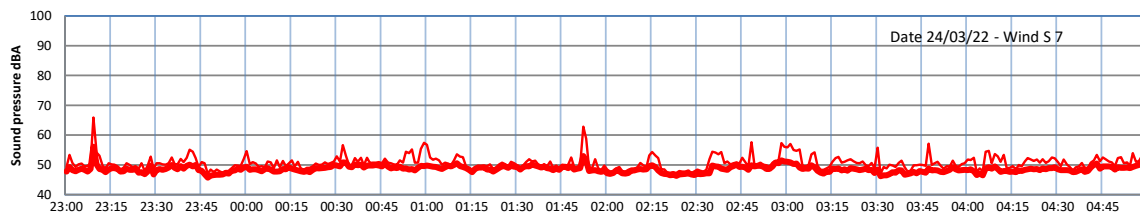

WILTON - SOUTH GATEHOUSE NIGHTTIME LEVELS - WEEK NUMBER 12

Time
— Lazenby — Laz max — Site — Site max