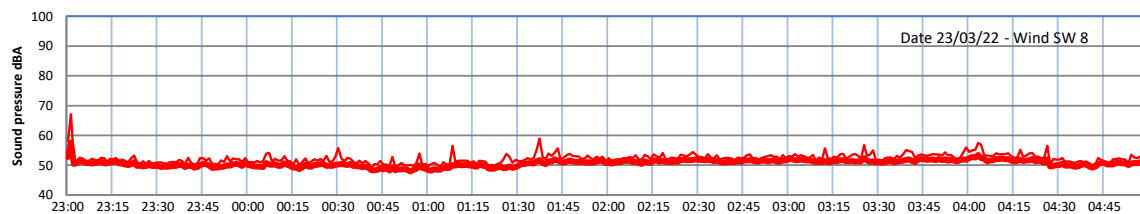

WILTON - SOUTH GATEHOUSE NIGHTTIME LEVELS - WEEK NUMBER 12

Time
— Lazenby — Laz max — Site — Site max