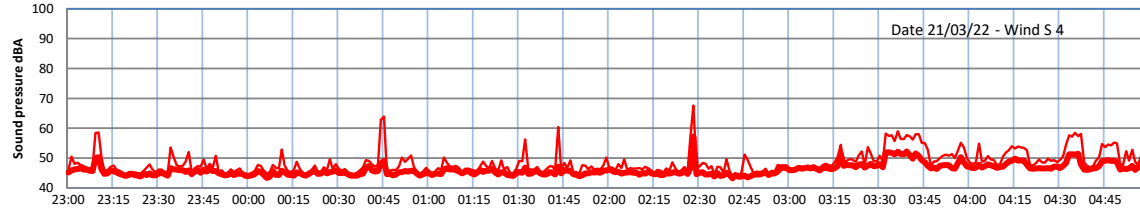

WILTON - SOUTH GATEHOUSE NIGHTTIME LEVELS - WEEK NUMBER 12

Time
— Lazenby — Laz max — Site — Site max