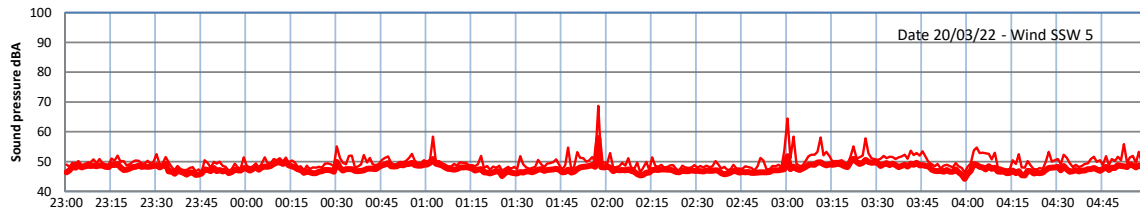

WILTON - SOUTH GATEHOUSE NIGHTTIME LEVELS - WEEK NUMBER 12

Time
— Lazenby — Laz max — Site — Site max