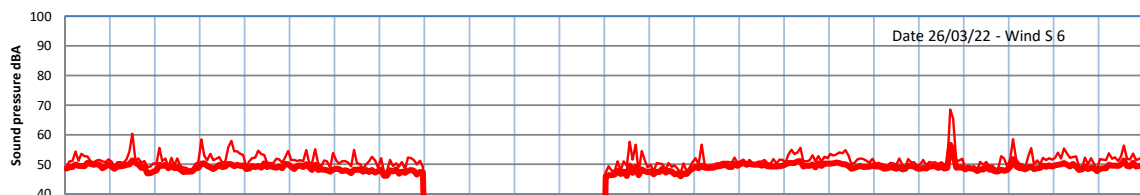

WILTON - SOUTH GATEHOUSE NIGHTTIME LEVELS - WEEK NUMBER 12

Time
— Lazenby — Laz max — Site — Site max