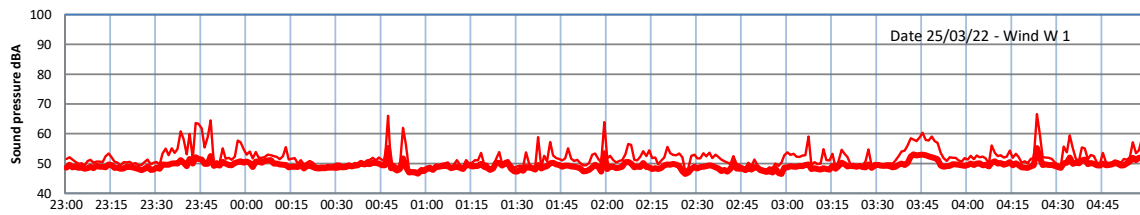

WILTON - SOUTH GATEHOUSE NIGHTTIME LEVELS - WEEK NUMBER 12

Time
— Lazenby — Laz max — Site — Site max