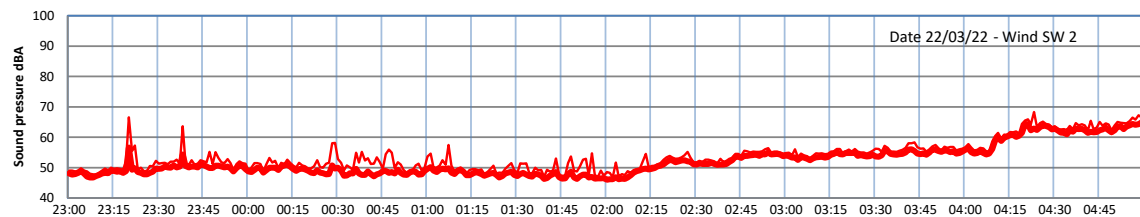

WILTON - SOUTH GATEHOUSE NIGHTTIME LEVELS - WEEK NUMBER 12

Time
— Lazenby — Laz max — Site — Site max