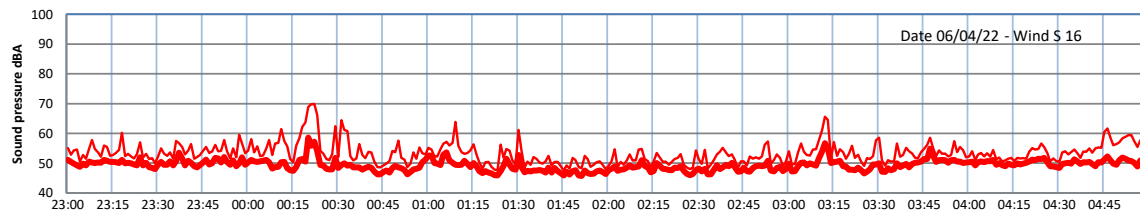

# WILTON - SOUTH GATEHOUSE NIGHTTIME LEVELS - WEEK NUMBER 14

Time  
— Lazenby — Laz max — Site — Site max