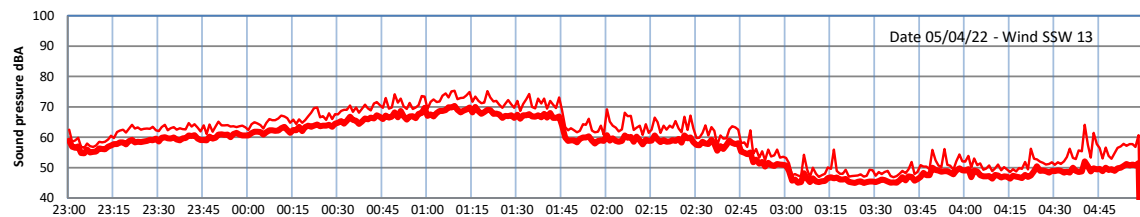

# WILTON - SOUTH GATEHOUSE NIGHTTIME LEVELS - WEEK NUMBER 14

Time  
— Lazenby — Laz max — Site — Site max