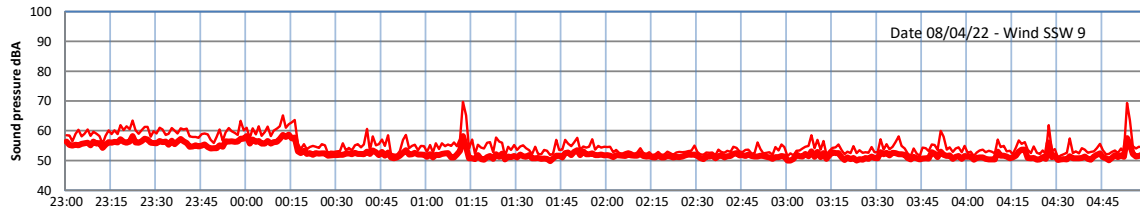

# WILTON - SOUTH GATEHOUSE NIGHTTIME LEVELS - WEEK NUMBER 14

Time  
— Lazenby — Laz max — Site — Site max