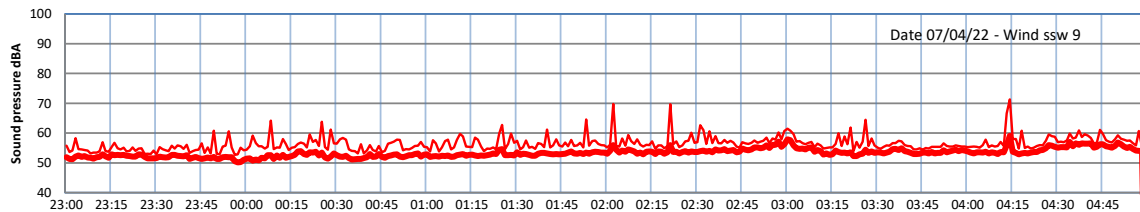

# WILTON - SOUTH GATEHOUSE NIGHTTIME LEVELS - WEEK NUMBER 14

Time  
— Lazenby — Laz max — Site — Site max