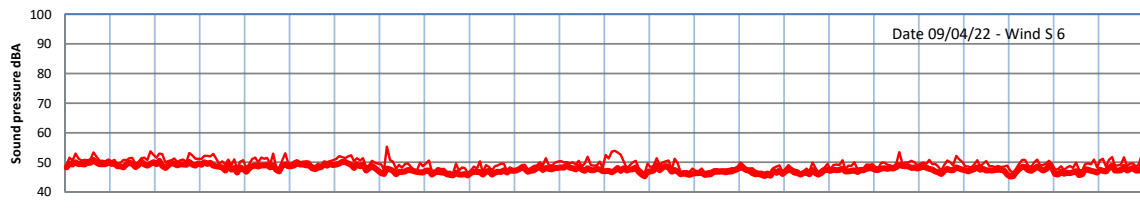

# WILTON - SOUTH GATEHOUSE NIGHTTIME LEVELS - WEEK NUMBER 14

Time  
— Lazenby — Laz max — Site — Site max