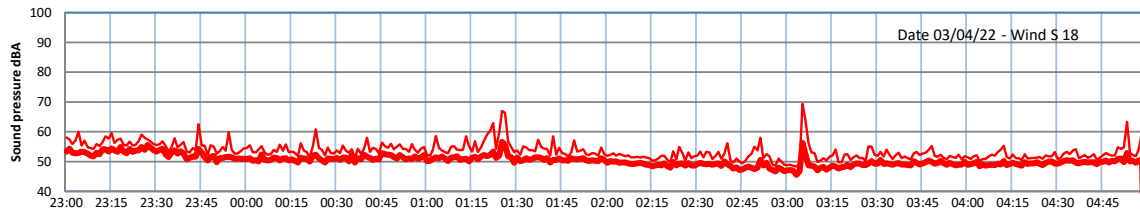

# WILTON - SOUTH GATEHOUSE NIGHTTIME LEVELS - WEEK NUMBER 14

Time  
— Lazenby — Laz max — Site — Site max