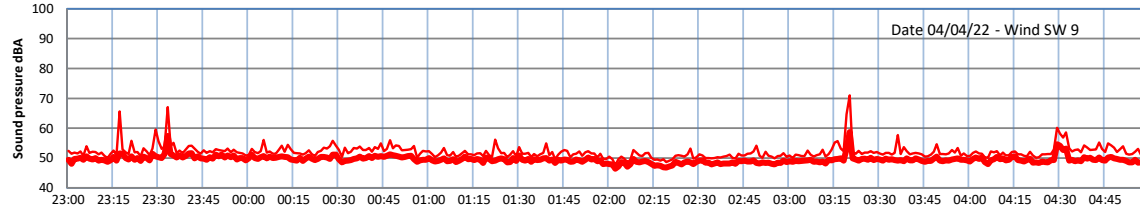

# WILTON - SOUTH GATEHOUSE NIGHTTIME LEVELS - WEEK NUMBER 14

Time  
— Lazenby — Laz max — Site — Site max