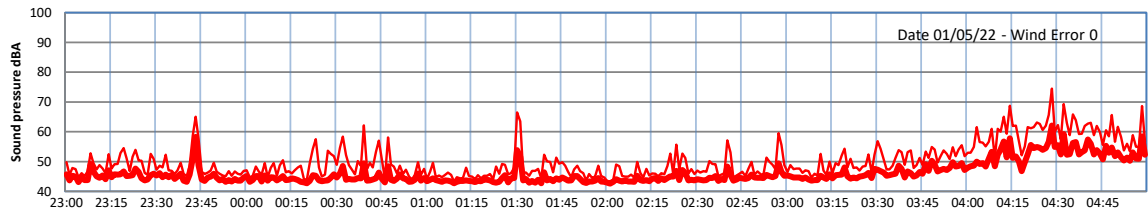

WILTON - SOUTH GATEHOUSE NIGHTTIME LEVELS - WEEK NUMBER 18

Time
— Lazenby — Laz max — Site — Site max