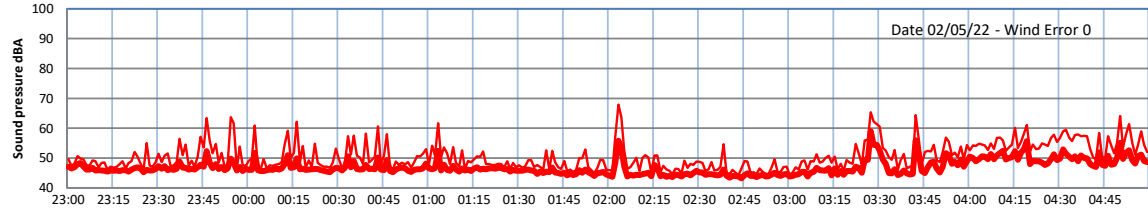

WILTON - SOUTH GATEHOUSE NIGHTTIME LEVELS - WEEK NUMBER 18

Time
— Lazenby — Laz max — Site — Site max