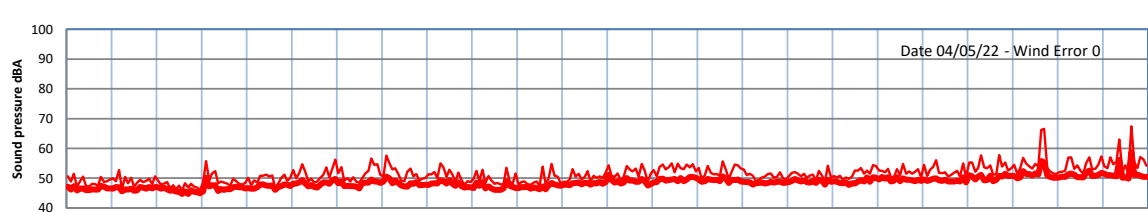

WILTON - SOUTH GATEHOUSE NIGHTTIME LEVELS - WEEK NUMBER 18

Time
— Lazenby — Laz max — Site — Site max