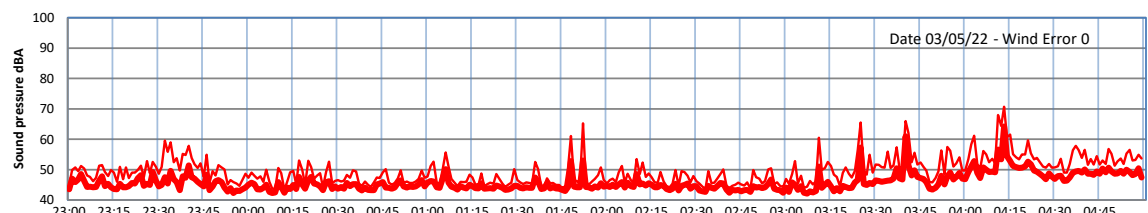

WILTON - SOUTH GATEHOUSE NIGHTTIME LEVELS - WEEK NUMBER 18

Time
— Lazenby — Laz max — Site — Site max