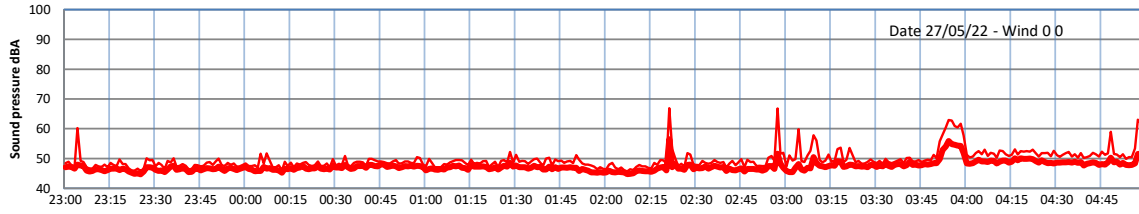

WILTON - SOUTH GATEHOUSE NIGHTTIME LEVELS - WEEK NUMBER 21

Time
— Lazenby — Laz max — Site — Site max