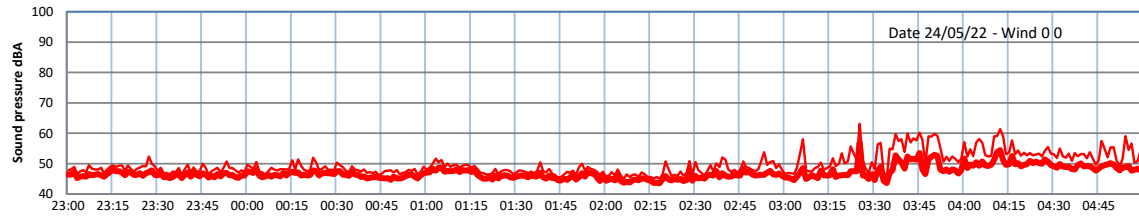

WILTON - SOUTH GATEHOUSE NIGHTTIME LEVELS - WEEK NUMBER 21

Time
— Lazenby — Laz max — Site — Site max