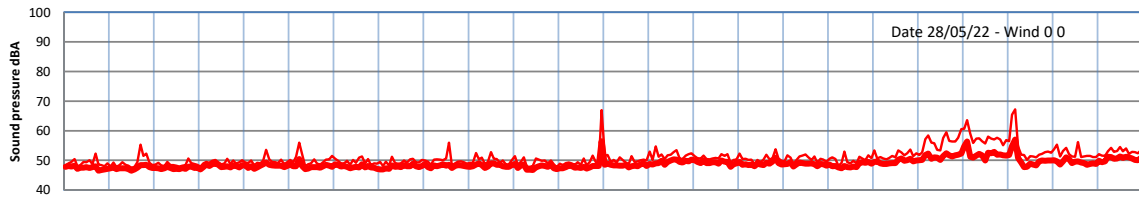

WILTON - SOUTH GATEHOUSE NIGHTTIME LEVELS - WEEK NUMBER 21

Time
— Lazenby — Laz max — Site — Site max