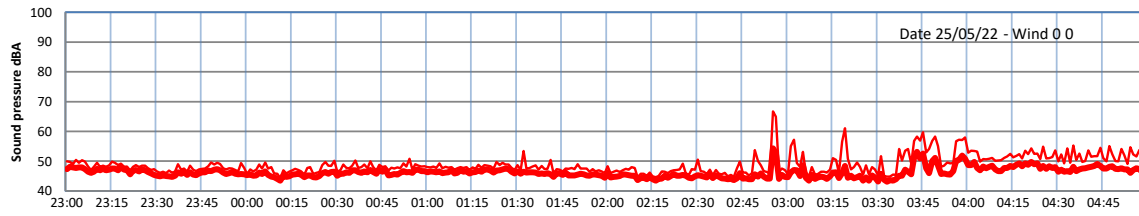

WILTON - SOUTH GATEHOUSE NIGHTTIME LEVELS - WEEK NUMBER 21

Time
— Lazenby — Laz max — Site — Site max