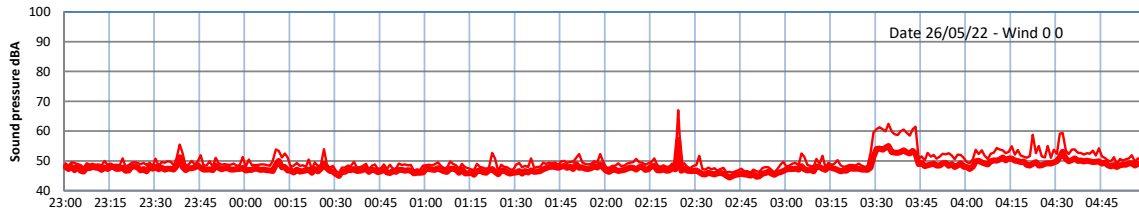

WILTON - SOUTH GATEHOUSE NIGHTTIME LEVELS - WEEK NUMBER 21

Time
— Lazenby — Laz max — Site — Site max