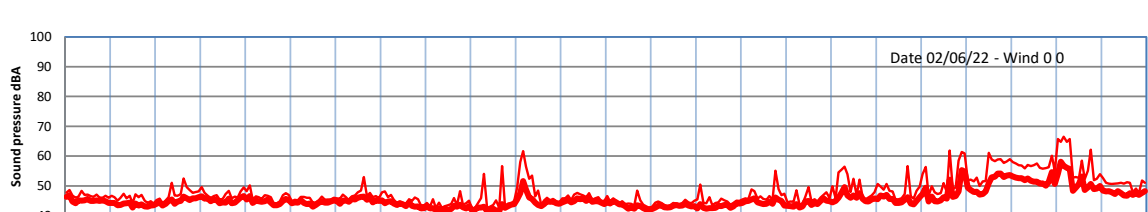

WILTON - SOUTH GATEHOUSE NIGHTTIME LEVELS - WEEK NUMBER 22

Time
— Lazenby — Laz max — Site — Site max