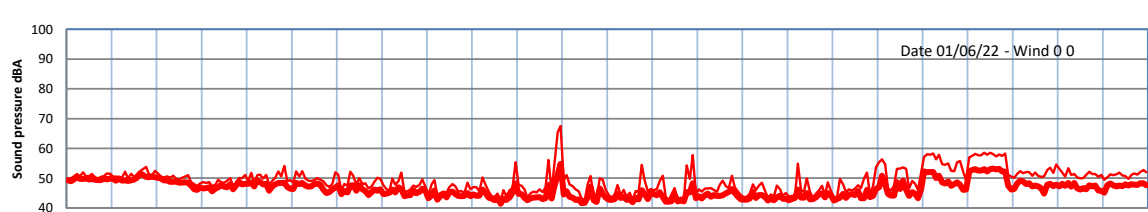

WILTON - SOUTH GATEHOUSE NIGHTTIME LEVELS - WEEK NUMBER 22

Time
— Lazenby — Laz max — Site — Site max