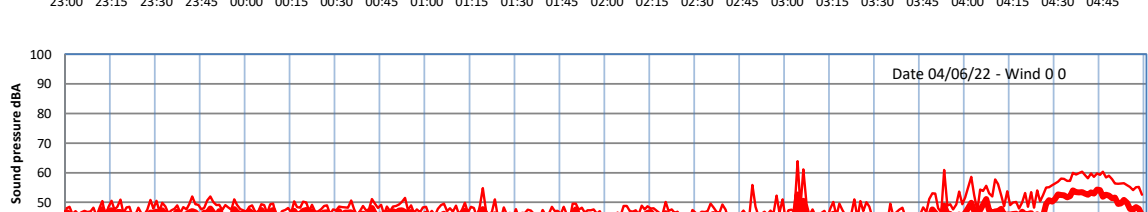

WILTON - SOUTH GATEHOUSE NIGHTTIME LEVELS - WEEK NUMBER 22

Time
— Lazenby — Laz max — Site — Site max