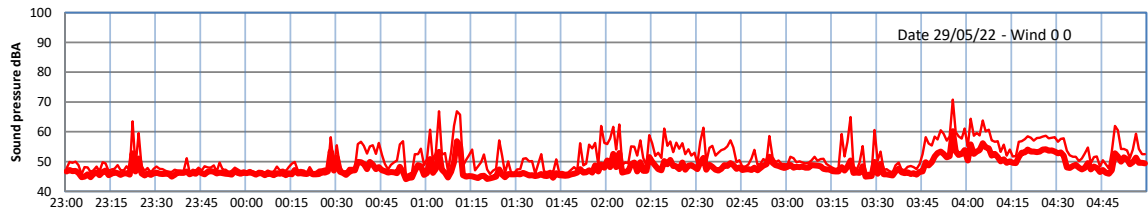

WILTON - SOUTH GATEHOUSE NIGHTTIME LEVELS - WEEK NUMBER 22

Time
— Lazenby — Laz max — Site — Site max