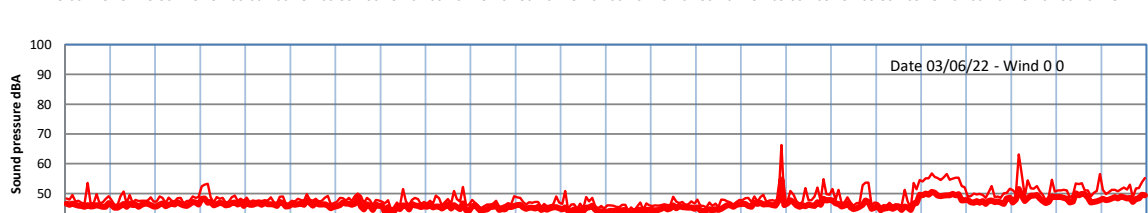

WILTON - SOUTH GATEHOUSE NIGHTTIME LEVELS - WEEK NUMBER 22

Time
— Lazenby — Laz max — Site — Site max