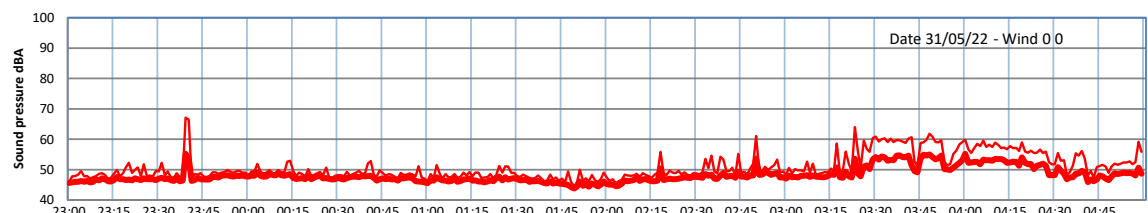

WILTON - SOUTH GATEHOUSE NIGHTTIME LEVELS - WEEK NUMBER 22

Time
— Lazenby — Laz max — Site — Site max