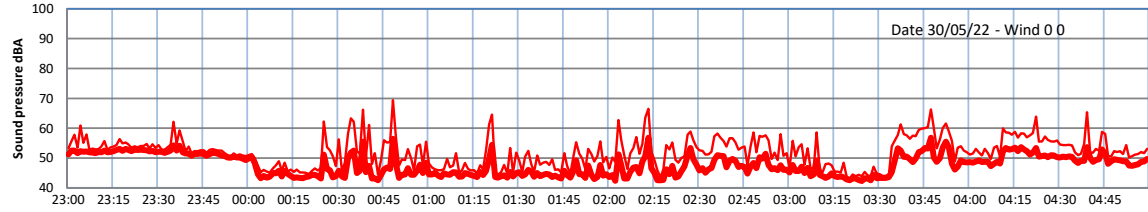

WILTON - SOUTH GATEHOUSE NIGHTTIME LEVELS - WEEK NUMBER 22

Time
— Lazenby — Laz max — Site — Site max